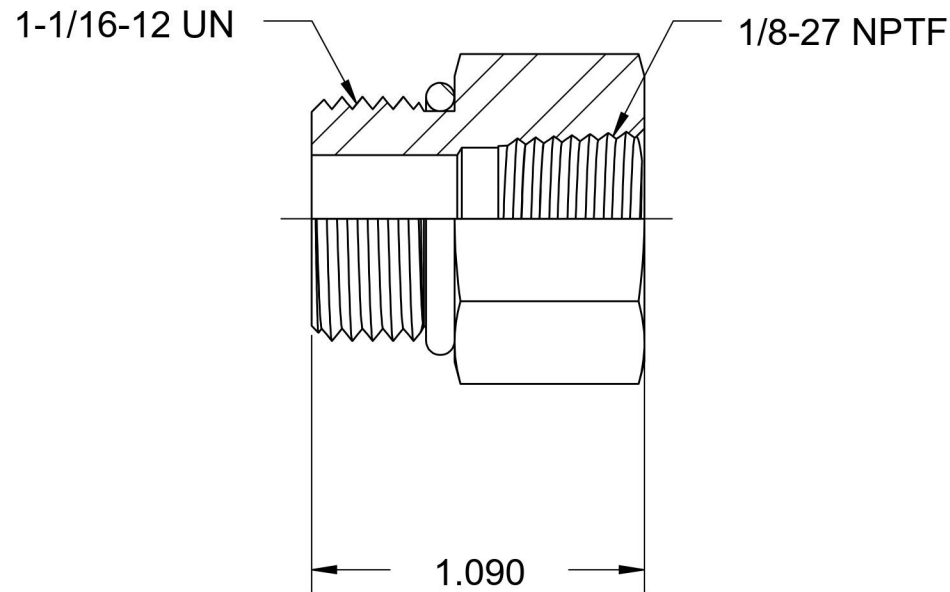

# 6405-12-02-O

Steel, SAE J1926 O-Ring Boss Female Adapter, 1-1/16-12 Male ORB x 1/8" Female NPTF

6701 Cochran Road  
Solon, Ohio 44139  
Phone: (440) 248-1880  
Toll Free: 1-888-331-1523

<b>Temperature Rating</b>	<b>Material</b>	<b>Industry Standards</b>	<b>Series</b>
-40°F to 250°F	C1045 / 12L14 Steel	SAE J1926-3, SAE J476 SAE J515, ASTM B633	6405-O
<b>Pressure Rating</b>	<b>Finish</b>		<b>Series Description</b>
6000 psi	Trivalent Zinc		SAE J1926 O-Ring Boss Female Adapter