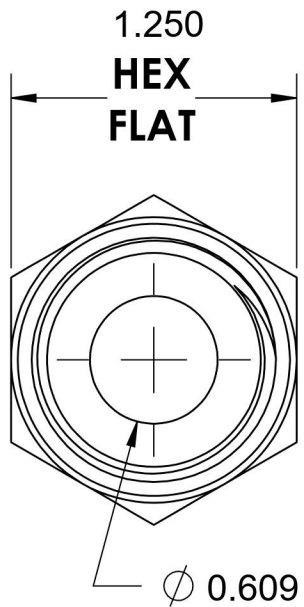

# 6405-12-02-O

Steel, SAE J1926 O-Ring Boss Female Adapter, 1-1/16-12 Male ORB x 1/8" Female NPTF

6701 Cochran Road  
Solon, Ohio 44139  
Phone: (440) 248-1880  
Toll Free: 1-888-331-1523

<b>Temperature Rating</b>	<b>Material</b>	<b>Industry Standards</b>	<b>Series</b>
-40°F to 250°F	C1045 / 12L14 Steel	SAE J1926-3, SAE J476 SAE J515, ASTM B633	6405-O
<b>Pressure Rating</b>	<b>Finish</b>		<b>Series Description</b>
6000 psi	Trivalent Zinc		SAE J1926 O-Ring Boss Female Adapter