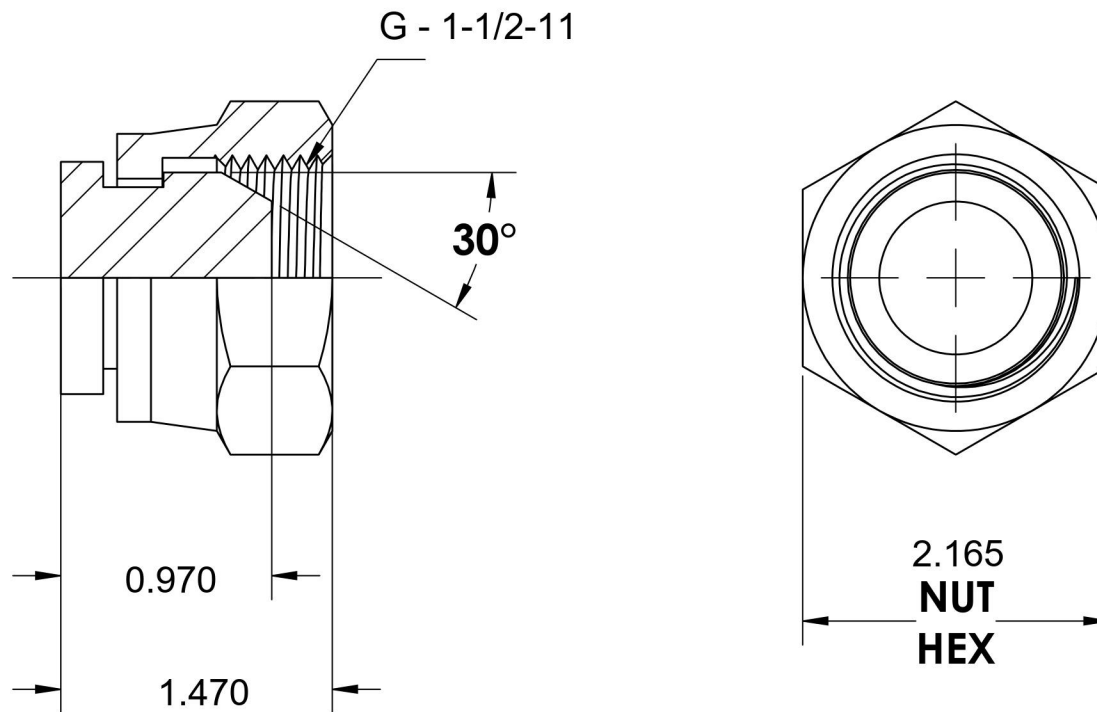

# 9644-C-24-SS

Stainless Steel, ISO 8434-6 60° Cone BSPP Swivel Cap, 1-1/2" Female BSPP Swivel

6701 Cochran Road  
Solon, Ohio 44139  
Phone: (440) 248-1880  
Toll Free: 1-888-331-1523

<b>Temperature Rating</b> -425°F to 1200°F	<b>Material</b> 316/316L Stainless Steel	<b>Industry Standards</b> ISO 8434-6	<b>Series</b> 9644-C-SS
<b>Pressure Rating</b> 1500 psi	<b>Finish</b> Passivated		<b>Series Description</b> ISO 8434-6 60° Cone BSPP Swivel Cap