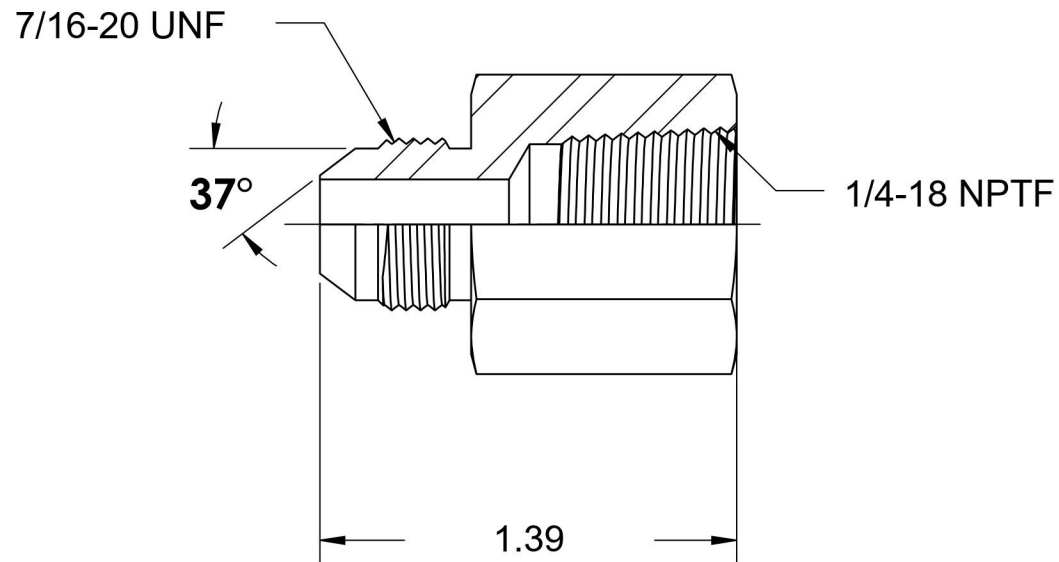

# 2405-04-04-B

Brass, SAE J514 Flared Tube Female Connector, 1/4" Male JIC x 1/4" Female NPTF

6701 Cochran Road  
Solon, Ohio 44139  
Phone: (440) 248-1880  
Toll Free: 1-888-331-1523

<b>Temperature Rating</b> -325°F to 400°F	<b>Material</b> C360 Brass	<b>Industry Standards</b> SAE J514 , SAE J476	<b>Series</b> 2405-B
<b>Pressure Rating</b> 3300 psi	<b>Finish</b> Natural Finish		<b>Series Description</b> SAE J514 Flared Tube Female Connector