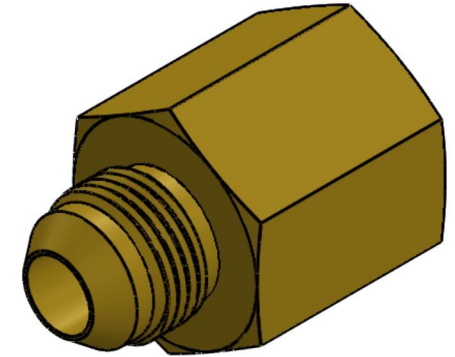

# 2405-04-04-B

Brass, SAE J514 Flared Tube Female Connector, 1/4" Male JIC x 1/4" Female NPTF

6701 Cochran Road  
Solon, Ohio 44139  
Phone: (440) 248-1880  
Toll Free: 1-888-331-1523

<b>Temperature Rating</b> -325°F to 400°F	<b>Material</b> C360 Brass	<b>Industry Standards</b> SAE J514 , SAE J476	<b>Series</b> 2405-B
<b>Pressure Rating</b> 3300 psi	<b>Finish</b> Natural Finish		<b>Series Description</b> SAE J514 Flared Tube Female Connector