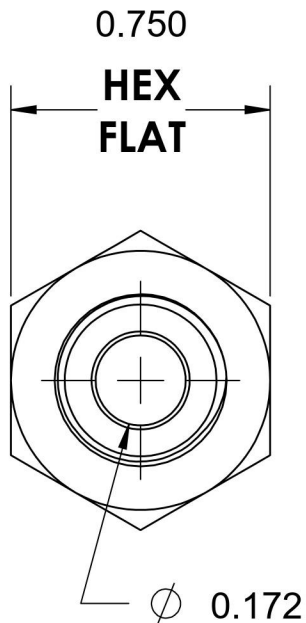

# 2405-04-04-B

Brass, SAE J514 Flared Tube Female Connector, 1/4" Male JIC x 1/4" Female NPTF

6701 Cochran Road  
Solon, Ohio 44139  
Phone: (440) 248-1880  
Toll Free: 1-888-331-1523

<b>Temperature Rating</b> -325°F to 400°F	<b>Material</b> C360 Brass	<b>Industry Standards</b> SAE J514 , SAE J476	<b>Series</b> 2405-B
<b>Pressure Rating</b> 3300 psi	<b>Finish</b> Natural Finish		<b>Series Description</b> SAE J514 Flared Tube Female Connector