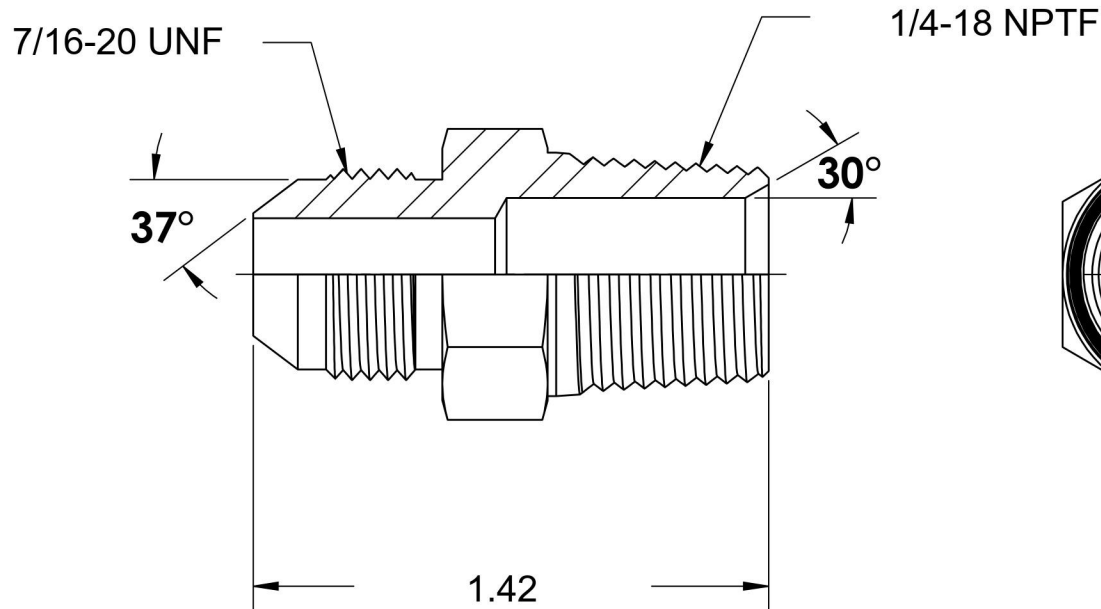

# 2404-04-04-SS

Stainless Steel, SAE J514 37° Flare Male Connector, 1/4" Male JIC x 1/4" Male NPTF 30°

6701 Cochran Road  
Solon, Ohio 44139  
Phone: (440) 248-1880  
Toll Free: 1-888-331-1523

<b>Temperature Rating</b> -425°F to 1200°F	<b>Material</b> 316/316L Stainless Steel	<b>Industry Standards</b> SAE J514 , SAE J476	<b>Series</b> 2404-SS
<b>Pressure Rating</b> 6000 psi	<b>Finish</b> Passivated		<b>Series Description</b> SAE J514 37° Flare Male Connector