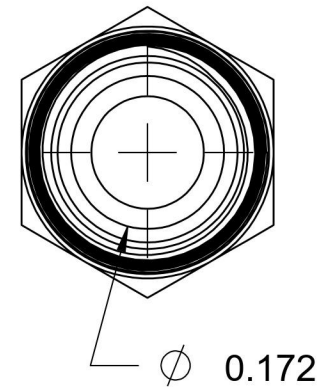

# 2404-04-04-SS

Stainless Steel, SAE J514 37° Flare Male Connector, 1/4" Male JIC x 1/4" Male NPTF 30°

6701 Cochran Road  
Solon, Ohio 44139  
Phone: (440) 248-1880  
Toll Free: 1-888-331-1523

<b>Temperature Rating</b> -425°F to 1200°F	<b>Material</b> 316/316L Stainless Steel	<b>Industry Standards</b> SAE J514 , SAE J476	<b>Series</b> 2404-SS
<b>Pressure Rating</b> 6000 psi	<b>Finish</b> Passivated		<b>Series Description</b> SAE J514 37° Flare Male Connector