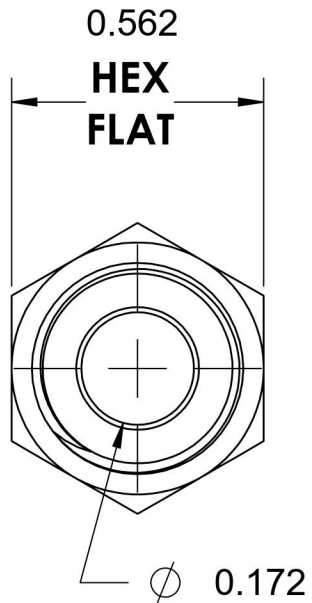

# 2404-04-04-SS

Stainless Steel, SAE J514 37° Flare Male Connector, 1/4" Male JIC x 1/4" Male NPTF 30°

6701 Cochran Road  
Solon, Ohio 44139  
Phone: (440) 248-1880  
Toll Free: 1-888-331-1523

<b>Temperature Rating</b> -425°F to 1200°F	<b>Material</b> 316/316L Stainless Steel	<b>Industry Standards</b> SAE J514 , SAE J476	<b>Series</b> 2404-SS
<b>Pressure Rating</b> 6000 psi	<b>Finish</b> Passivated		<b>Series Description</b> SAE J514 37° Flare Male Connector