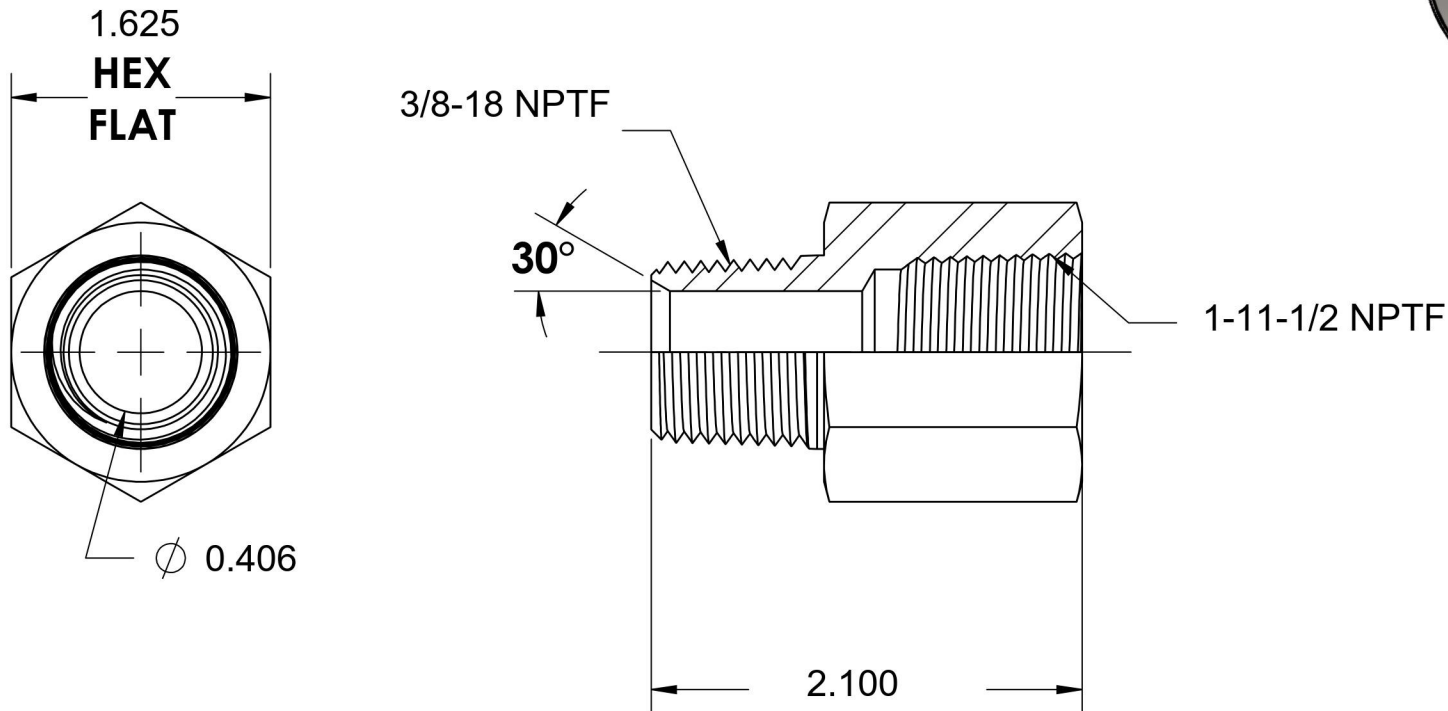

5405-06-16-SS

Stainless Steel, SAE J514 Pipe Expander, 3/8" Male NPTF 30° x 1-11-1/2" Female NPTF

6701 Cochran Road
Solon, Ohio 44139
Phone: (440) 248-1880
Toll Free: 1-888-331-1523

Temperature Rating	Material	Industry Standards	Series
-425°F to 1200°F	316/316L Stainless Steel	SAE J514 , SAE J476	5405-SS
Pressure Rating	Finish		Series Description
3600 psi	Passivated		SAE J514 Pipe Expander