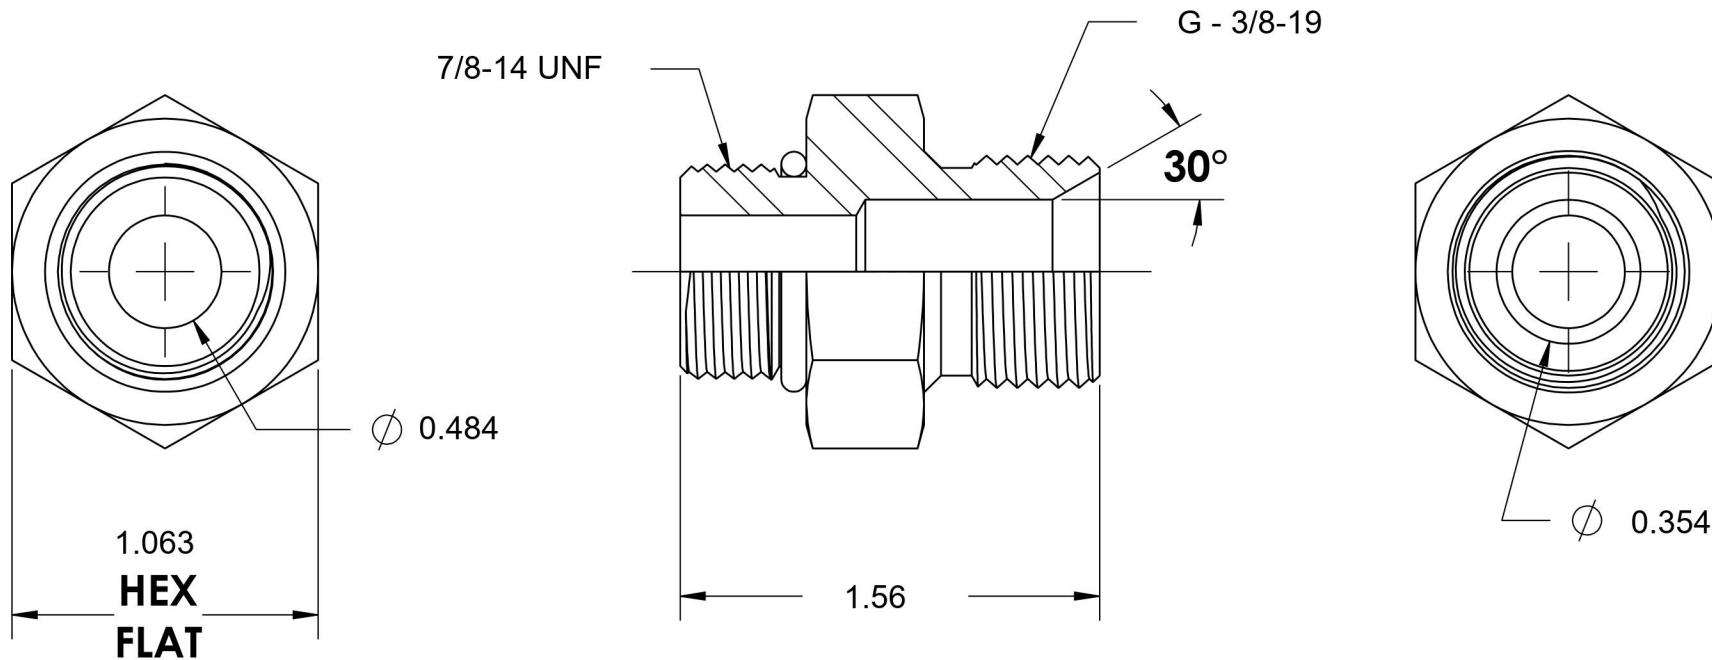

7062-10-06-SS

Stainless Steel, SAE J1926 O-Ring Boss Male BSPP Port/Line Adapter, 7/8-14 Male ORB x 3/8-19 Male BSPP 60° Line/Port

6701 Cochran Road
Solon, Ohio 44139
Phone: (440) 248-1880
Toll Free: 1-888-331-1523

| | | | |
|---------------------------|--------------------------|---------------------------|---|
| Temperature Rating | Material | Industry Standards | Series |
| -40°F to 250°F | 316/316L Stainless Steel | SAE J1926, ISO 1179 | 7062-SS |
| Pressure Rating | Finish | ISO 8434-6 | Series Description |
| 5000 psi | Passivated | | SAE J1926 O-Ring Boss Male BSPP Port/Line Adapter |