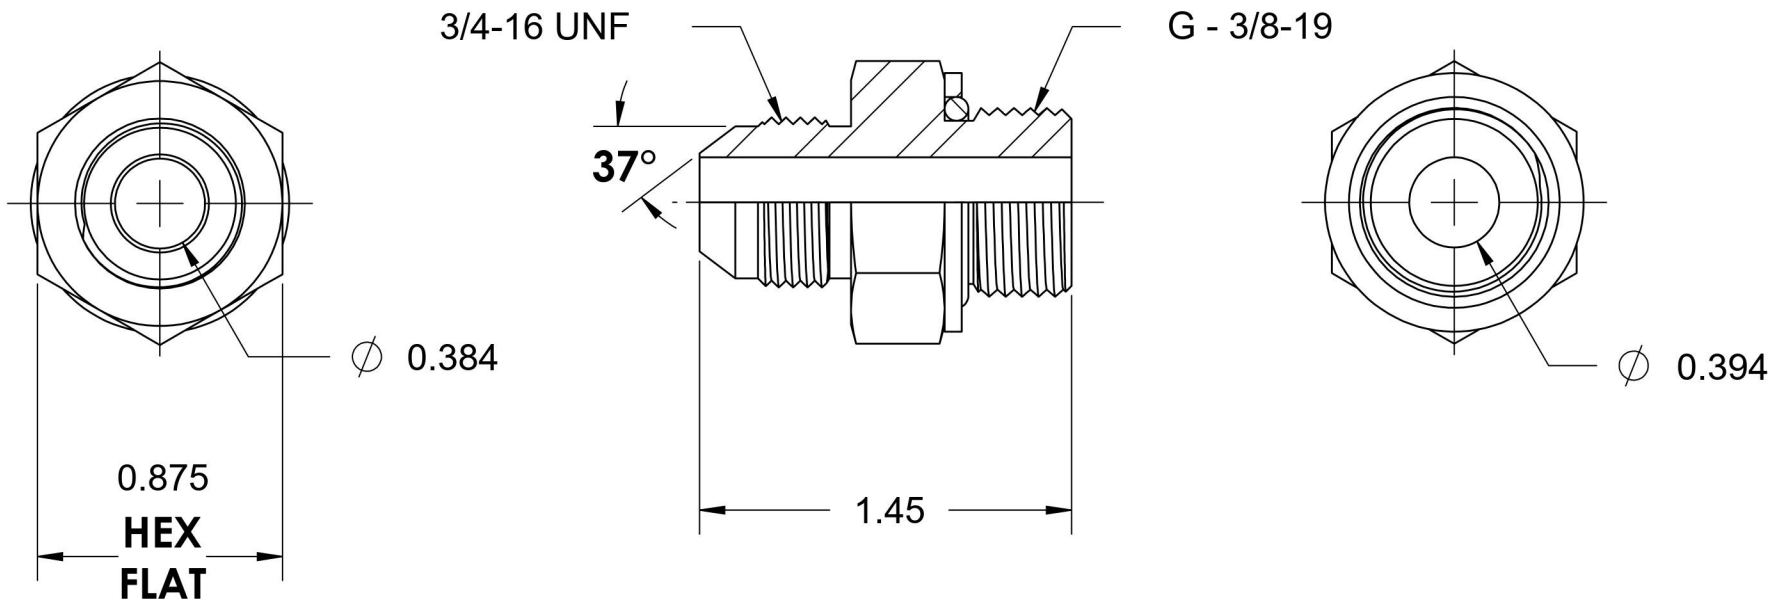

# 7012-08-06-SS

Stainless Steel, SAE J514 37° Flare Male BSPP Type (G) Port Connector, 1/2" Male JIC x 3/8-19 Male BSPP ORR

6701 Cochran Road  
Solon, Ohio 44139  
Phone: (440) 248-1880  
Toll Free: 1-888-331-1523

<b>Temperature Rating</b>	<b>Material</b>	<b>Industry Standards</b>	<b>Series</b>
-40°F to 250°F	316/316L Stainless Steel	SAE J514, ISO 1179	7012-ORR-SS
<b>Pressure Rating</b>	<b>Finish</b>		<b>Series Description</b>
5000 psi	Passivated		SAE J514 37° Flare Male BSPP Type (G) Port Connector