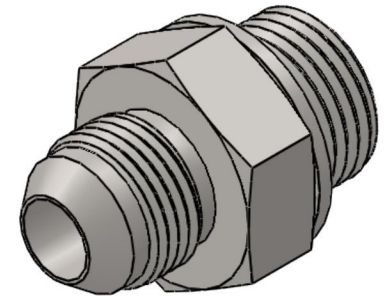

# 7012-08-06-SS

Stainless Steel, SAE J514 37° Flare Male BSPP Type (G) Port Connector, 1/2" Male JIC x 3/8-19 Male BSPP ORR

6701 Cochran Road  
Solon, Ohio 44139  
Phone: (440) 248-1880  
Toll Free: 1-888-331-1523

<b>Temperature Rating</b>	<b>Material</b>	<b>Industry Standards</b>	<b>Series</b>
-40°F to 250°F	316/316L Stainless Steel	SAE J514, ISO 1179	7012-ORR-SS
<b>Pressure Rating</b>	<b>Finish</b>		<b>Series Description</b>
5000 psi	Passivated		SAE J514 37° Flare Male BSPP Type (G) Port Connector