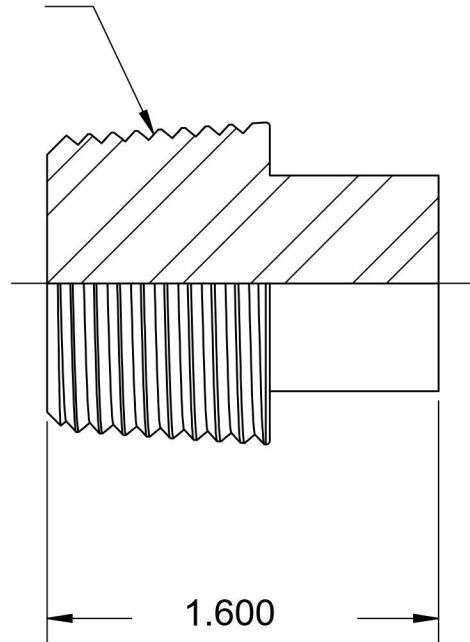

5406-SHP-32-SS

Stainless Steel, SAE J531 Pipe Square Head Plug, 2" Male NPTF

2-11-1/2 NPTF

1.312
HEX

6701 Cochran Road
Solon, Ohio 44139
Phone: (440) 248-1880
Toll Free: 1-888-331-1523

Temperature Rating -425°F to 1200°F	Material 316/316L Stainless	Industry Standards SAE J531, SAE J476	Series 5406-SHP
Pressure Rating 2000psi	Finish Passivation		Series Description SAE J531 Pipe Square Head Plug