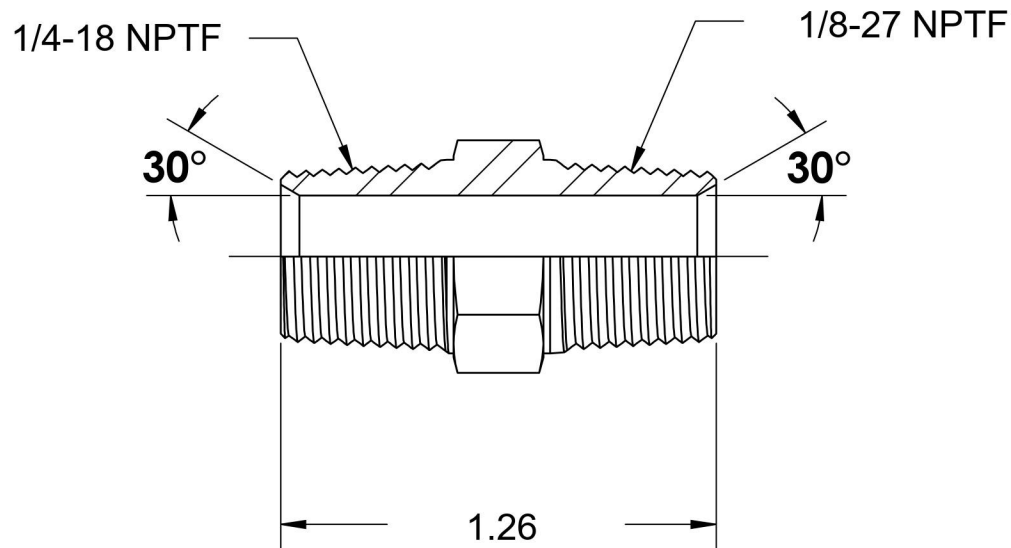

# 5404-04-02-B

Brass, SAE J514 Pipe Nipple, 1/4" Male NPTF 30° x 1/8" Male NPTF 30°

6701 Cochran Road  
Solon, Ohio 44139  
Phone: (440) 248-1880  
Toll Free: 1-888-331-1523

<b>Temperature Rating</b> -325°F to 400°F	<b>Material</b> C36000 Brass	<b>Industry Standards</b> SAE J514 , SAE J476	<b>Series</b> 5404-B
<b>Pressure Rating</b> 3900 psi	<b>Finish</b> Natural Finish		<b>Series Description</b> SAE J514 Pipe Nipple