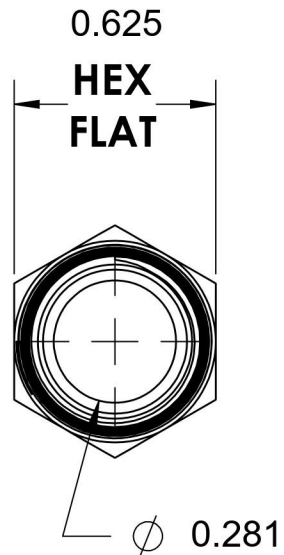

# 5404-04-02-B

Brass, SAE J514 Pipe Nipple, 1/4" Male NPTF 30° x 1/8" Male NPTF 30°

6701 Cochran Road  
Solon, Ohio 44139  
Phone: (440) 248-1880  
Toll Free: 1-888-331-1523

<b>Temperature Rating</b> -325°F to 400°F	<b>Material</b> C36000 Brass	<b>Industry Standards</b> SAE J514 , SAE J476	<b>Series</b> 5404-B
<b>Pressure Rating</b> 3900 psi	<b>Finish</b> Natural Finish		<b>Series Description</b> SAE J514 Pipe Nipple