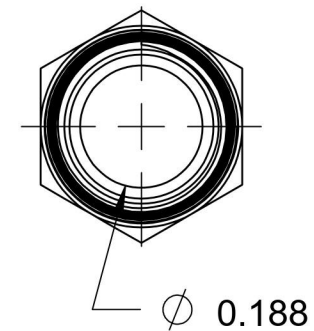

# 5404-04-02-B

Brass, SAE J514 Pipe Nipple, 1/4" Male NPTF 30° x 1/8" Male NPTF 30°

6701 Cochran Road  
Solon, Ohio 44139  
Phone: (440) 248-1880  
Toll Free: 1-888-331-1523

<b>Temperature Rating</b> -325°F to 400°F	<b>Material</b> C36000 Brass	<b>Industry Standards</b> SAE J514 , SAE J476	<b>Series</b> 5404-B
<b>Pressure Rating</b> 3900 psi	<b>Finish</b> Natural Finish		<b>Series Description</b> SAE J514 Pipe Nipple