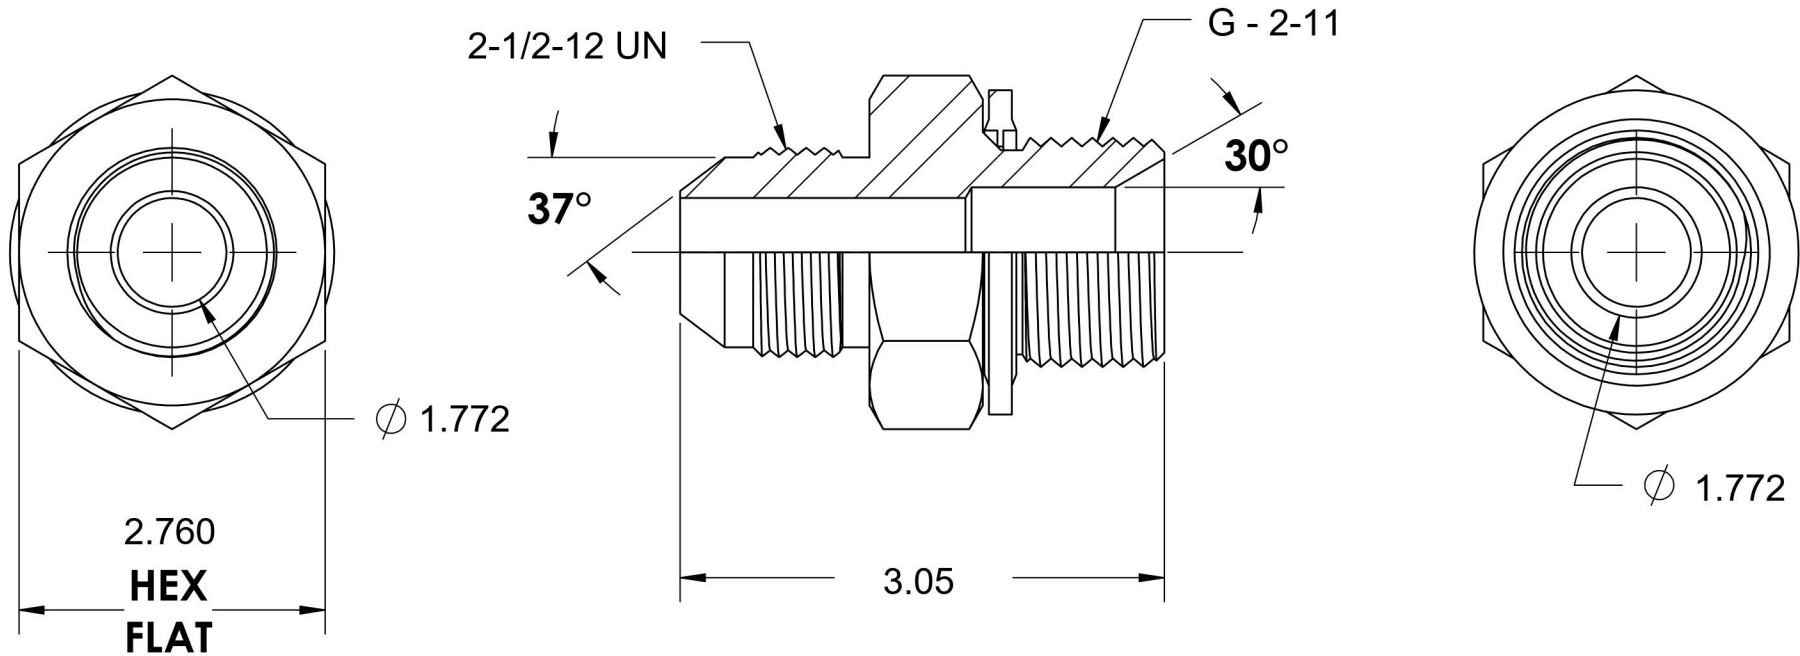

7002-32-32-SS-BS

Stainless Steel, SAE J514 37° Flare BSPP Type (D) Bonded Seal Port/Line Adapter, 2" Male JIC x 2-11 Male BSPP 60° Line/Port

6701 Cochran Road
Solon, Ohio 44139
Phone: (440) 248-1880
Toll Free: 1-888-331-1523

Temperature Rating	Material	Industry Standards	Series
-22°F to 257°F	316/316L Stainless Steel	SAE J514, ISO 1179	7002-BS-SS
Pressure Rating	Finish		Series Description
1000 psi	Passivated		SAE J514 37° Flare BSPP Type (D) Bonded Seal Port/Line Adapter