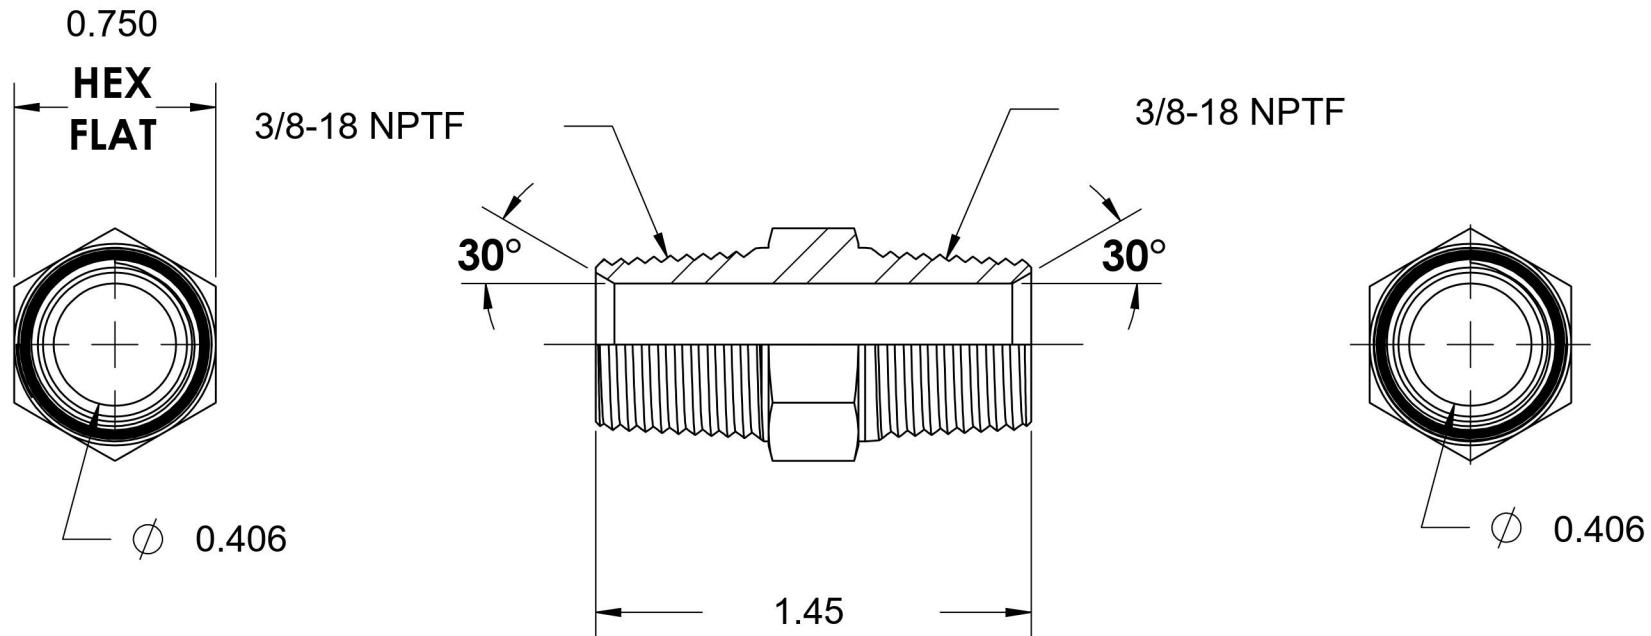

5404-06-06-SS

Stainless Steel, SAE J514 Pipe Nipple, 3/8" Male NPTF 30° x 3/8" Male NPTF 30°

6701 Cochran Road
Solon, Ohio 44139
Phone: (440) 248-1880
Toll Free: 1-888-331-1523

Temperature Rating -425°F to 1200°F	Material 316/316L Stainless Steel	Industry Standards SAE J514 , SAE J476	Series 5404-SS
Pressure Rating 7200 psi	Finish Passivated		Series Description SAE J514 Pipe Nipple