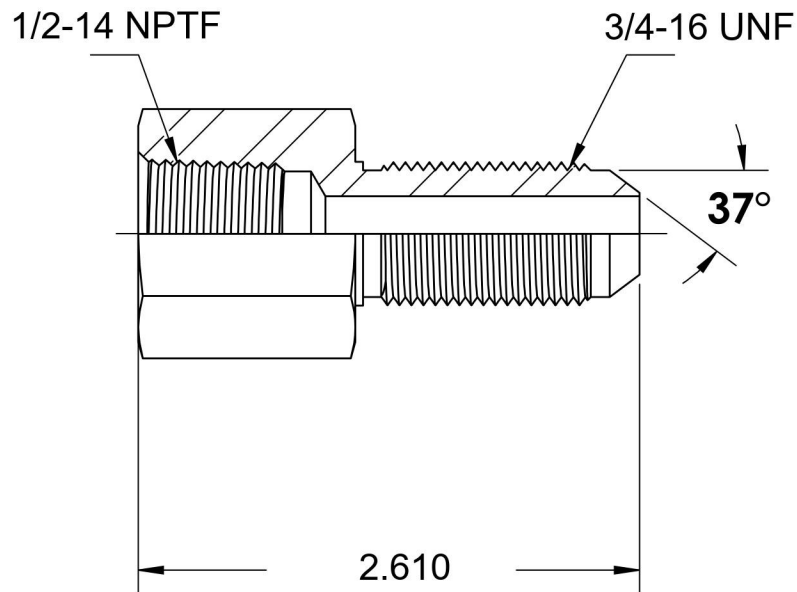

2705-08-08-SS

Stainless Steel, SAE J514 Flared Tube Female Bulkhead, 1/2" Female NPTF x 1/2" Male JIC

6701 Cochran Road
Solon, Ohio 44139
Phone: (440) 248-1880
Toll Free: 1-888-331-1523

Temperature Rating -425°F to 1200°F	Material 316/316L Stainless Steel	Industry Standards SAE J514 , SAE J476	Series 2705
Pressure Rating 5000 psi	Finish Passivated		Series Description SAE J514 Flared Tube Female Bulkhead