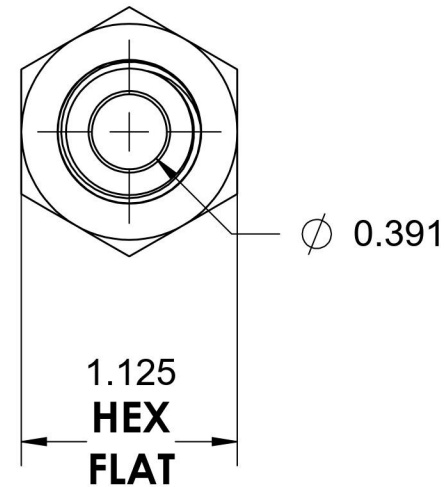

2705-08-08-SS

Stainless Steel, SAE J514 Flared Tube Female Bulkhead, 1/2" Female NPTF x 1/2" Male JIC

6701 Cochran Road
Solon, Ohio 44139
Phone: (440) 248-1880
Toll Free: 1-888-331-1523

Temperature Rating -425°F to 1200°F	Material 316/316L Stainless Steel	Industry Standards SAE J514 , SAE J476	Series 2705
Pressure Rating 5000 psi	Finish Passivated		Series Description SAE J514 Flared Tube Female Bulkhead