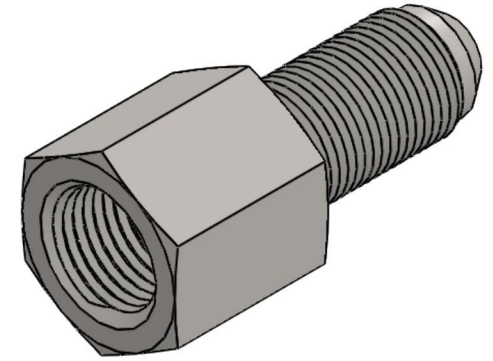

2705-08-08-SS

Stainless Steel, SAE J514 Flared Tube Female Bulkhead, 1/2" Female NPTF x 1/2" Male JIC

6701 Cochran Road
Solon, Ohio 44139
Phone: (440) 248-1880
Toll Free: 1-888-331-1523

Temperature Rating -425°F to 1200°F	Material 316/316L Stainless Steel	Industry Standards SAE J514 , SAE J476	Series 2705
Pressure Rating 5000 psi	Finish Passivated		Series Description SAE J514 Flared Tube Female Bulkhead