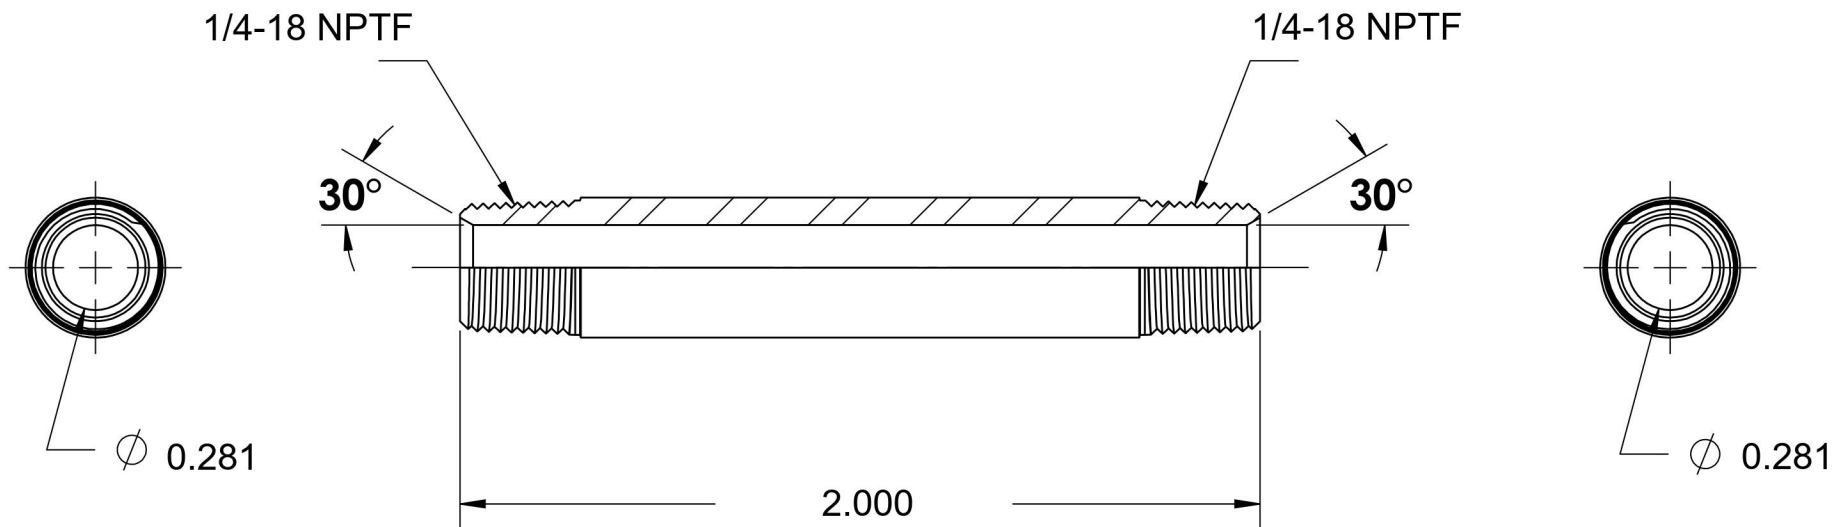

5404-N-04X2.000-B

Brass, SAE J514 Pipe Long Nipple, 1/4" Male NPTF 30° x 1/4" Male NPTF 30°

6701 Cochran Road
Solon, Ohio 44139
Phone: (440) 248-1880
Toll Free: 1-888-331-1523

Temperature Rating -325°F to 400°F	Material C36000 Brass	Industry Standards SAE J514, SAE J476	Series 5404-N-B
Pressure Rating 3900 psi	Finish Natural Finish		Series Description SAE J514 Pipe Long Nipple