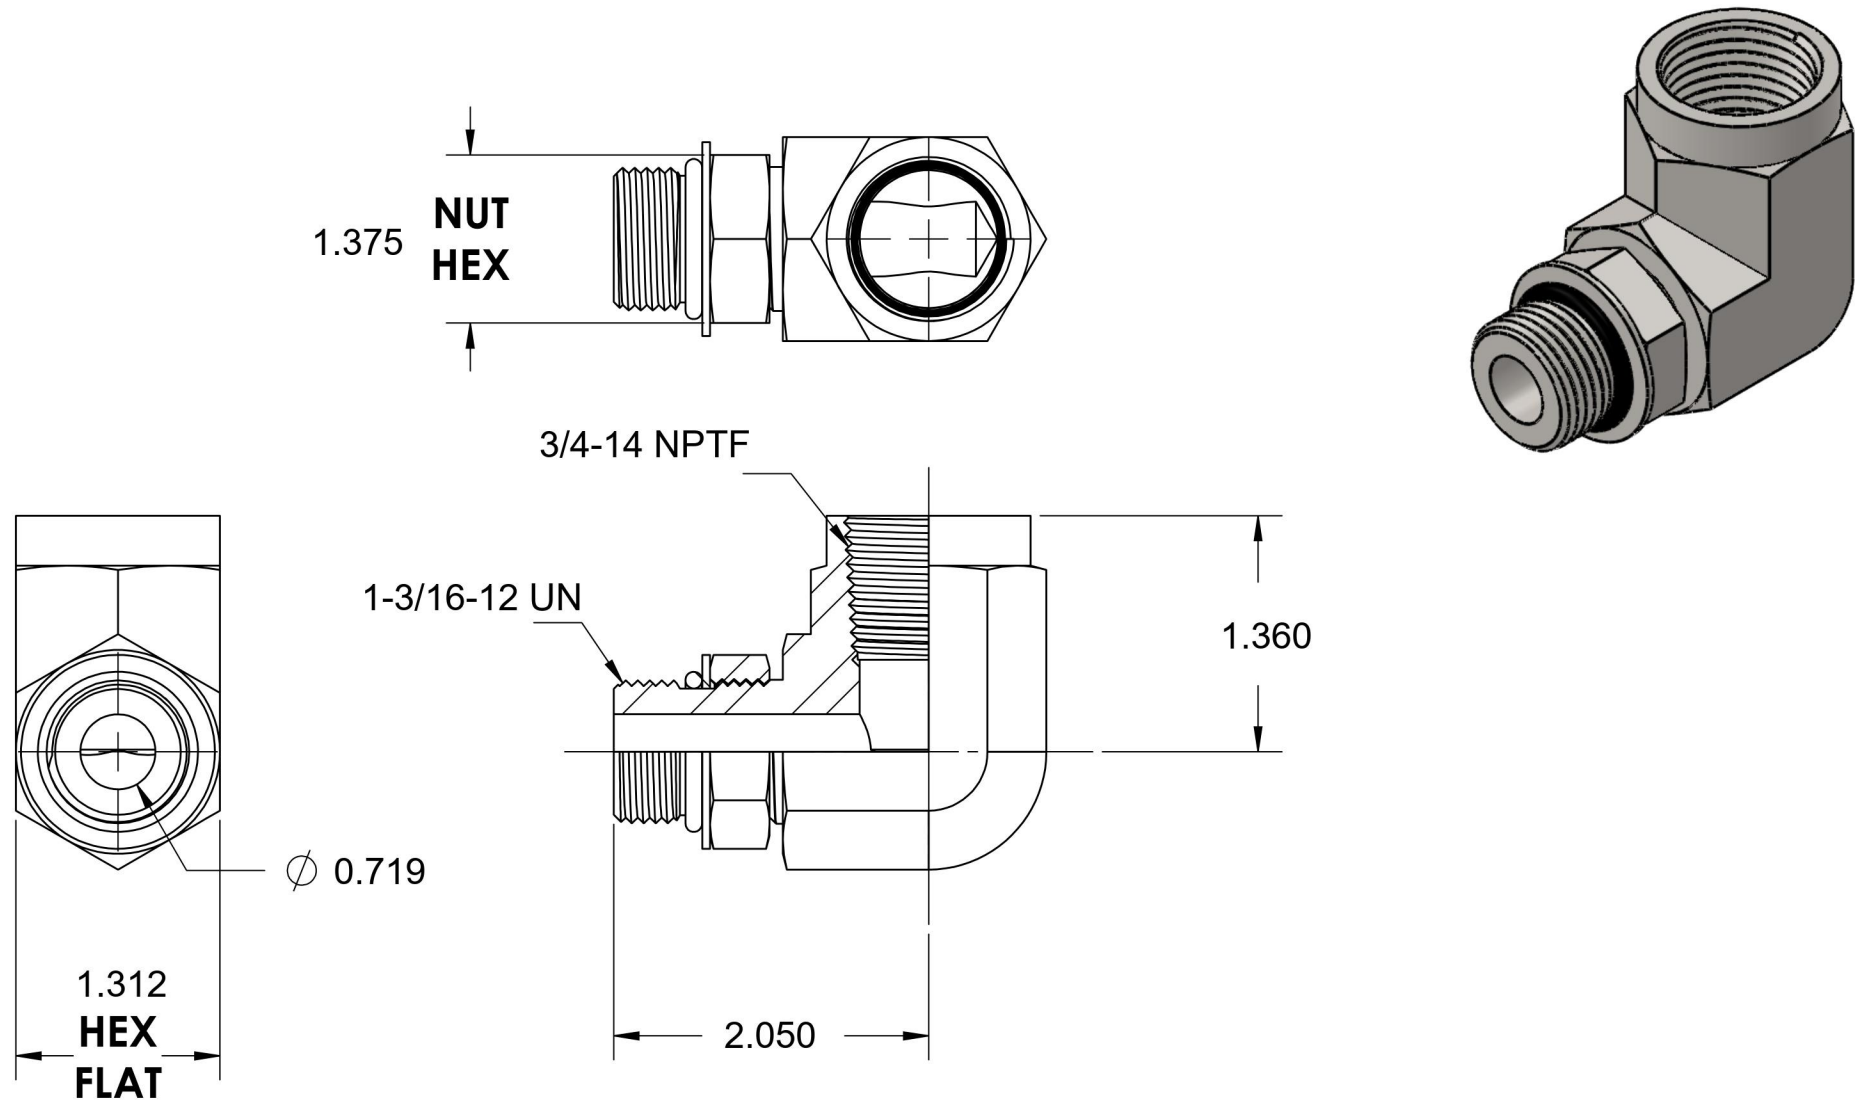

# 6805-14-12-NWO-FG

Steel, SAE J1926 Adjustable O-Ring Boss 90° Female Elbow, 1-3/16-12 Male Adjustable ORB x 3/4" Female NPTF

6701 Cochran Road  
Solon, Ohio 44139  
Phone: (440) 248-1880  
Toll Free: 1-888-331-1523

<b>Temperature Rating</b>	<b>Material</b>	<b>Industry Standards</b>	<b>Series</b>
-40°F to 250°F	C1045 Steel	SAE J1926-3, SAE J476 SAE J515, ASTM B633	6805-NWO-FG
<b>Pressure Rating</b>	<b>Finish</b>		<b>Series Description</b>
1800 psi	Trivalent Zinc		SAE J1926 Adjustable O-Ring Boss 90° Female Elbow