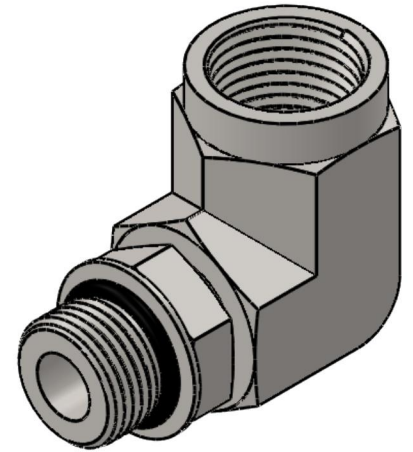

# 6805-14-12-NWO-FG

Steel, SAE J1926 Adjustable O-Ring Boss 90° Female Elbow, 1-3/16-12 Male Adjustable ORB x 3/4" Female NPTF

6701 Cochran Road  
Solon, Ohio 44139  
Phone: (440) 248-1880  
Toll Free: 1-888-331-1523

<b>Temperature Rating</b>	<b>Material</b>	<b>Industry Standards</b>	<b>Series</b>
-40°F to 250°F	C1045 Steel	SAE J1926-3, SAE J476 SAE J515, ASTM B633	6805-NWO-FG
<b>Pressure Rating</b>	<b>Finish</b>		<b>Series Description</b>
1800 psi	Trivalent Zinc		SAE J1926 Adjustable O-Ring Boss 90° Female Elbow