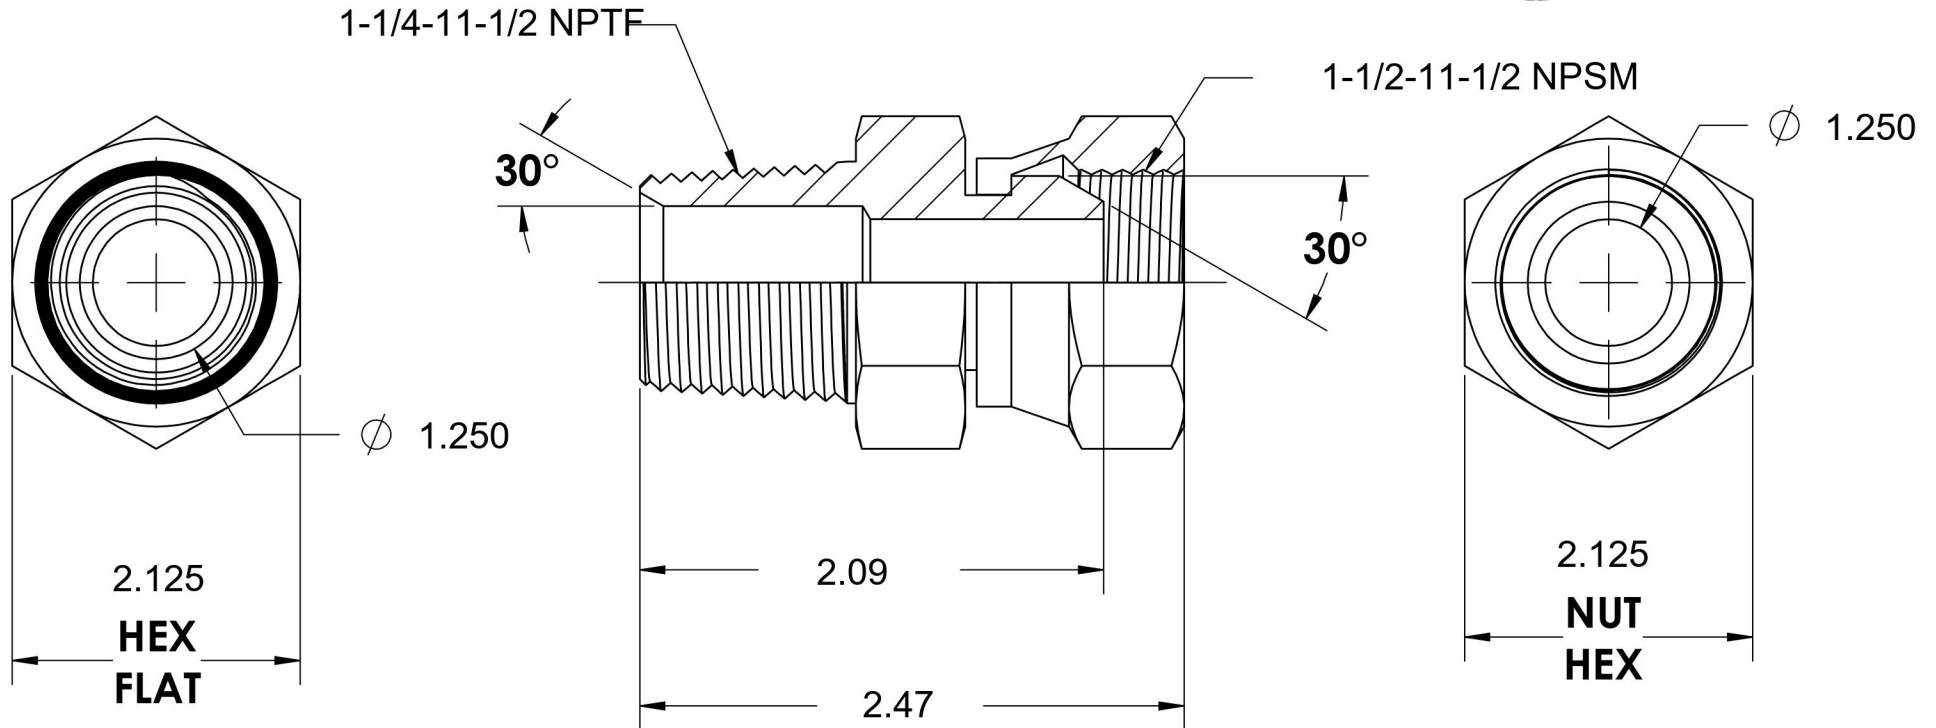

# 1404-20-24

Steel, SAE J514 NPSM Swivel Male Connector, 1-1/4" Male NPTF 30° x 1-1/2" Female NPSM Swivel

6701 Cochran Road  
Solon, Ohio 44139  
Phone: (440) 248-1880  
Toll Free: 1-888-331-1523

**Temperature Rating**

-65°F to 500°F

**Pressure Rating**

2000 psi

**Material**

C1045/12L14 Steel

**Finish**

Trivalent Zinc

**Industry Standards**

SAE J514, SAE J476  
ASTM B633

**Series**

1404

**Series Description**

SAE J514 NPSM Swivel Male Connector