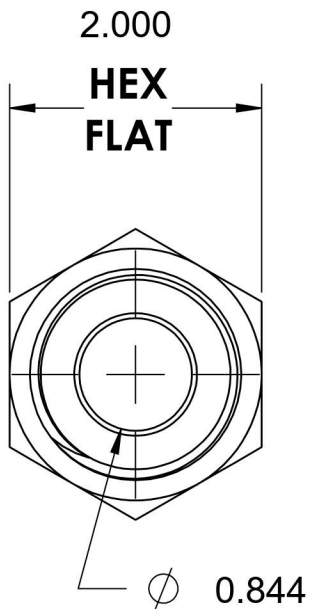

# 2404-16-24-B

Brass, SAE J514 37° Flare Male Connector, 1" Male JIC x 1-1/2" Male NPTF 30°

6701 Cochran Road  
Solon, Ohio 44139  
Phone: (440) 248-1880  
Toll Free: 1-888-331-1523

<b>Temperature Rating</b> -325°F to 400°F	<b>Material</b> C360 Brass	<b>Industry Standards</b> SAE J514 , SAE J476	<b>Series</b> 2404-B
<b>Pressure Rating</b> 1300 psi	<b>Finish</b> Natural Finish		<b>Series Description</b> SAE J514 37° Flare Male Connector