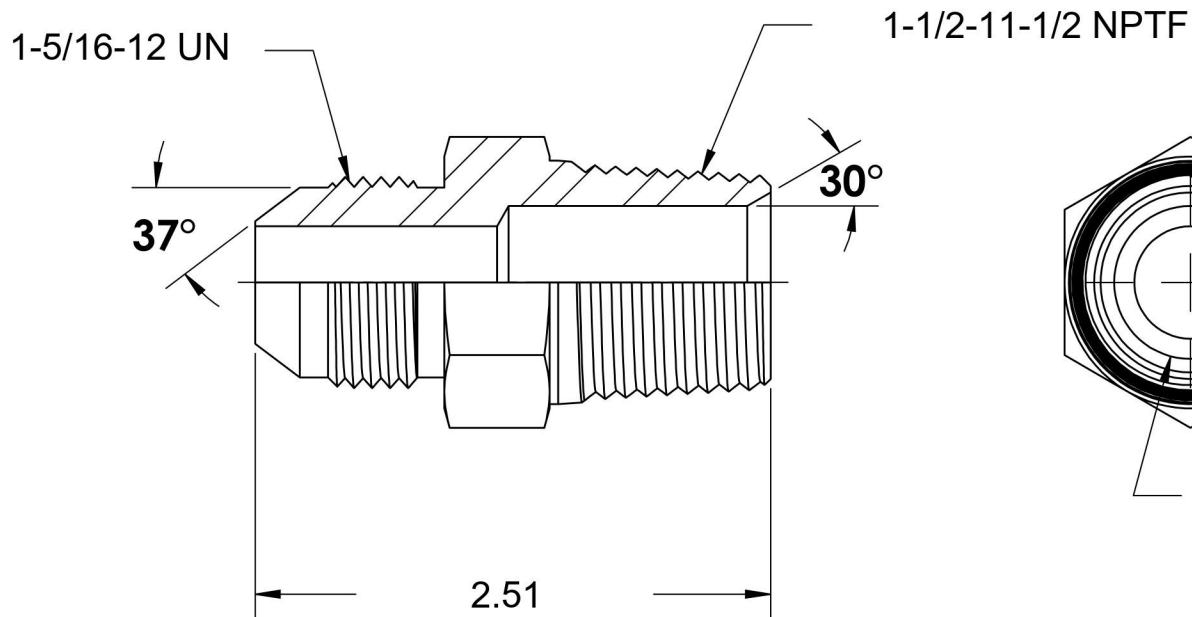

# 2404-16-24-B

Brass, SAE J514 37° Flare Male Connector, 1" Male JIC x 1-1/2" Male NPTF 30°

6701 Cochran Road  
Solon, Ohio 44139  
Phone: (440) 248-1880  
Toll Free: 1-888-331-1523

<b>Temperature Rating</b> -325°F to 400°F	<b>Material</b> C360 Brass	<b>Industry Standards</b> SAE J514 , SAE J476	<b>Series</b> 2404-B
<b>Pressure Rating</b> 1300 psi	<b>Finish</b> Natural Finish		<b>Series Description</b> SAE J514 37° Flare Male Connector