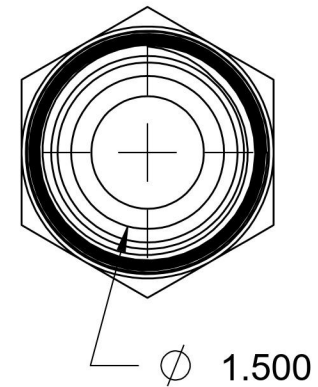

# 2404-16-24-B

Brass, SAE J514 37° Flare Male Connector, 1" Male JIC x 1-1/2" Male NPTF 30°

6701 Cochran Road  
Solon, Ohio 44139  
Phone: (440) 248-1880  
Toll Free: 1-888-331-1523

<b>Temperature Rating</b> -325°F to 400°F	<b>Material</b> C360 Brass	<b>Industry Standards</b> SAE J514 , SAE J476	<b>Series</b> 2404-B
<b>Pressure Rating</b> 1300 psi	<b>Finish</b> Natural Finish		<b>Series Description</b> SAE J514 37° Flare Male Connector