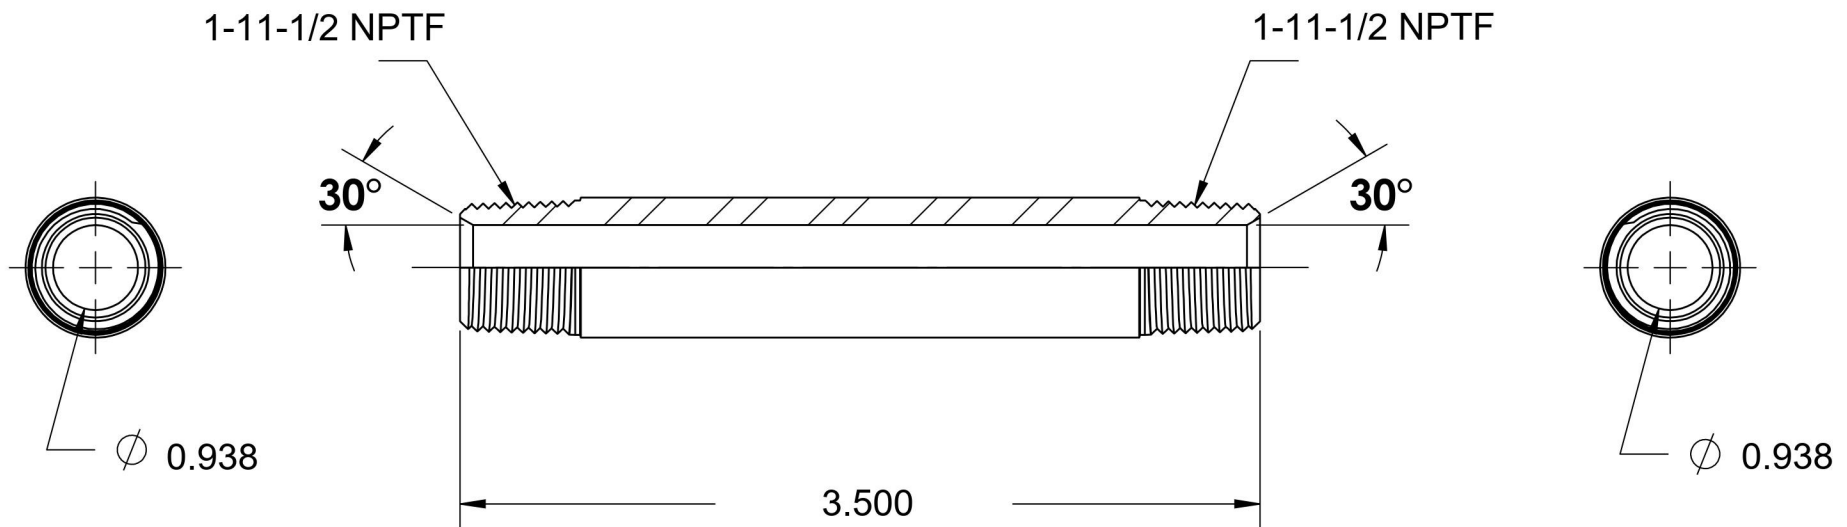

5404-N-16X3.500

Steel, SAE J514 Pipe Long Nipple, 1" Male NPTF 30° x 1" Male NPTF 30°

6701 Cochran Road
Solon, Ohio 44139
Phone: (440) 248-1880
Toll Free: 1-888-331-1523

Temperature Rating

-65°F to 500°F

Pressure Rating

4500 psi

Material

C1045/12L14 Steel

Finish

Trivalent Zinc

Industry Standards

SAE J514, SAE J476
ASTM B633

Series

5404-N

Series Description

SAE J514 Pipe Long Nipple