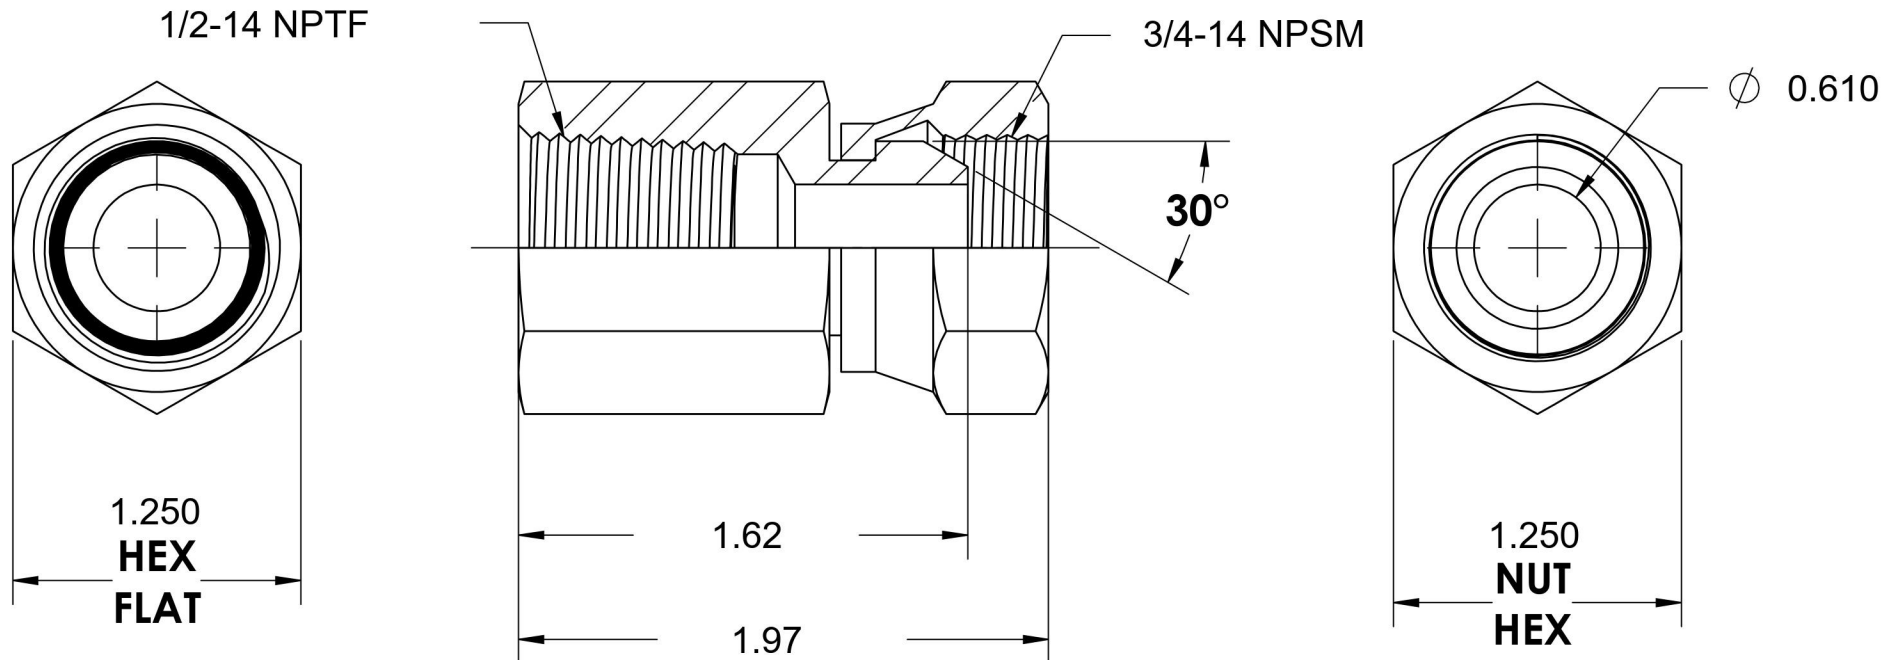

# 1405-08-12

Steel, SAE J514 NPSM Swivel Female Connector, 1/2" Female NPTF x 3/4" Female NPSM Swivel

6701 Cochran Road  
Solon, Ohio 44139  
Phone: (440) 248-1880  
Toll Free: 1-888-331-1523

**Temperature Rating**

-65°F to 500°F

**Pressure Rating**

4000 psi

**Material**

C1045/12L14 Steel

**Finish**

Trivalent Zinc

**Industry Standards**

SAE J514, SAE J476  
ASTM B633

**Series**

1405

**Series Description**

SAE J514 NPSM Swivel  
Female Connector