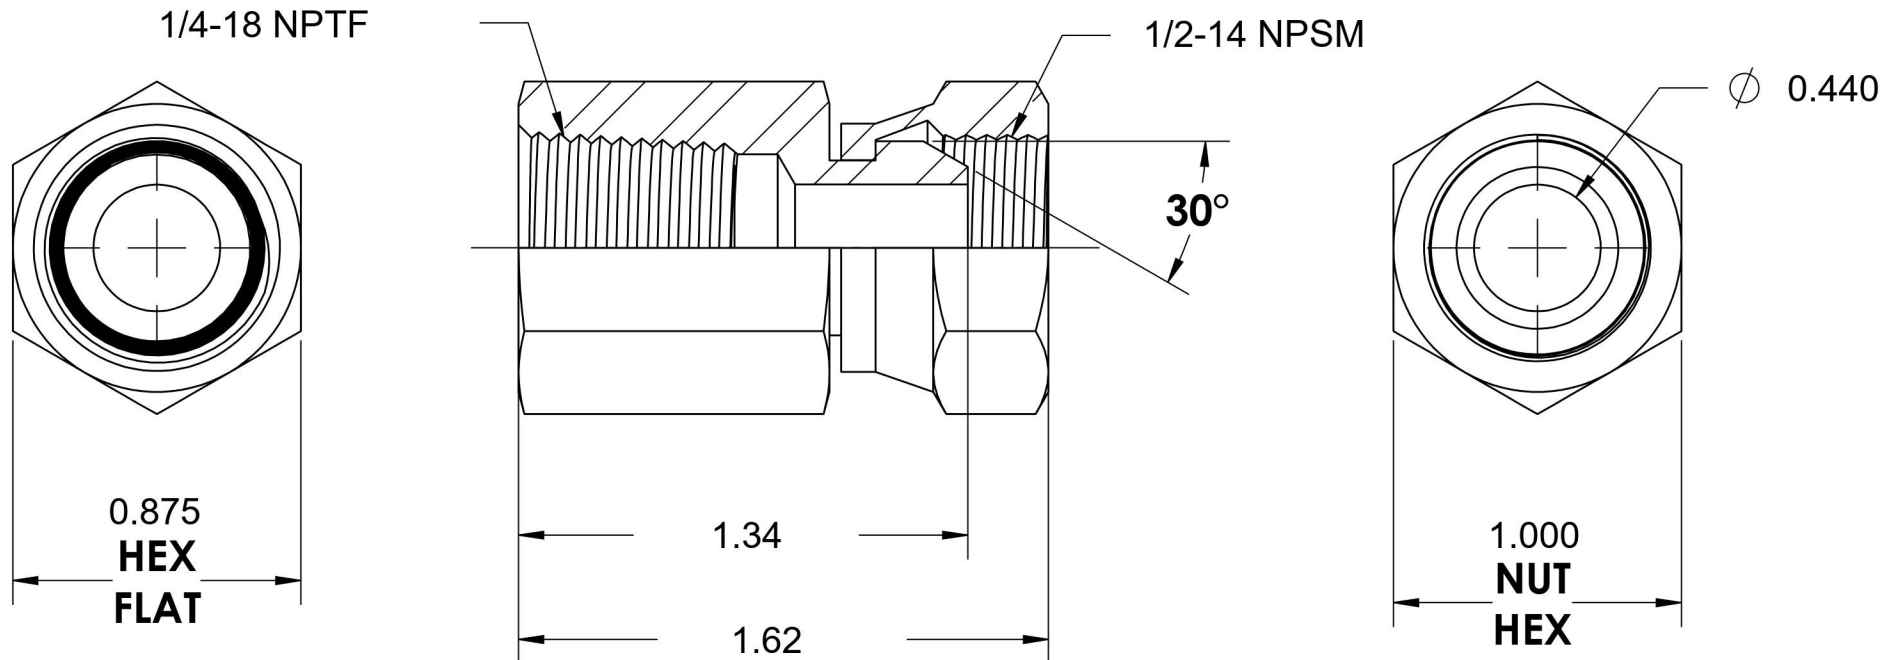

# 1405-04-08

Steel, SAE J514 NPSM Swivel Female Connector, 1/4" Female NPTF x 1/2" Female NPSM Swivel

6701 Cochran Road  
Solon, Ohio 44139  
Phone: (440) 248-1880  
Toll Free: 1-888-331-1523

**Temperature Rating**

-65°F to 500°F

**Pressure Rating**

5000 psi

**Material**

C1045/12L14 Steel

**Finish**

Trivalent Zinc

**Industry Standards**

SAE J514, SAE J476  
ASTM B633

**Series**

1405

**Series Description**

SAE J514 NPSM Swivel  
Female Connector