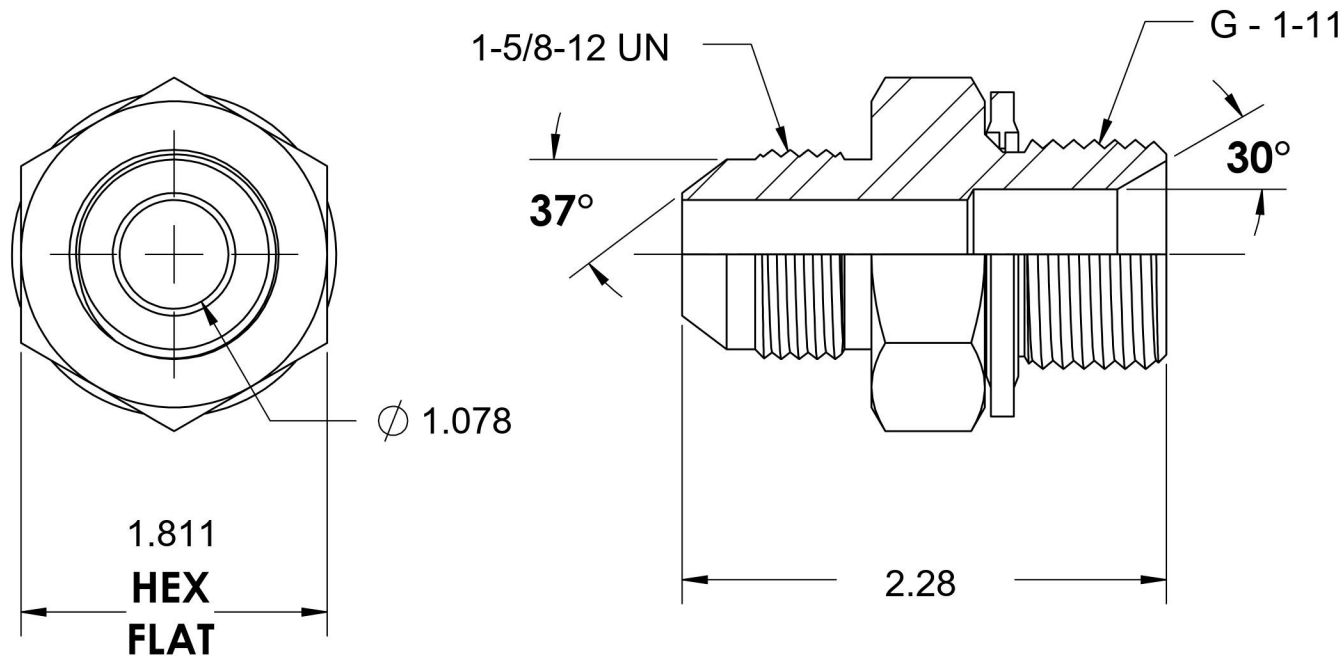

7002-20-16-SS-BS

Stainless Steel, SAE J514 37° Flare BSPP Type (D) Bonded Seal Port/Line Adapter, 1-1/4" Male JIC x 1-11 Male BSPP 60° Line/Port

6701 Cochran Road
Solon, Ohio 44139
Phone: (440) 248-1880
Toll Free: 1-888-331-1523

Temperature Rating	Material	Industry Standards	Series
-22°F to 257°F	316/316L Stainless Steel	SAE J514, ISO 1179	7002-BS-SS
Pressure Rating	Finish		Series Description
1700 psi	Passivated		SAE J514 37° Flare BSPP Type (D) Bonded Seal Port/Line Adapter