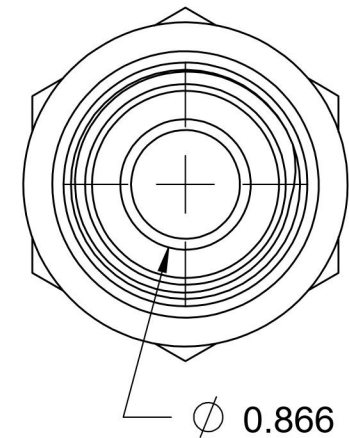

7002-20-16-SS-BS

Stainless Steel, SAE J514 37° Flare BSPP Type (D) Bonded Seal Port/Line Adapter, 1-1/4" Male JIC x 1-11 Male BSPP 60° Line/Port

6701 Cochran Road
Solon, Ohio 44139
Phone: (440) 248-1880
Toll Free: 1-888-331-1523