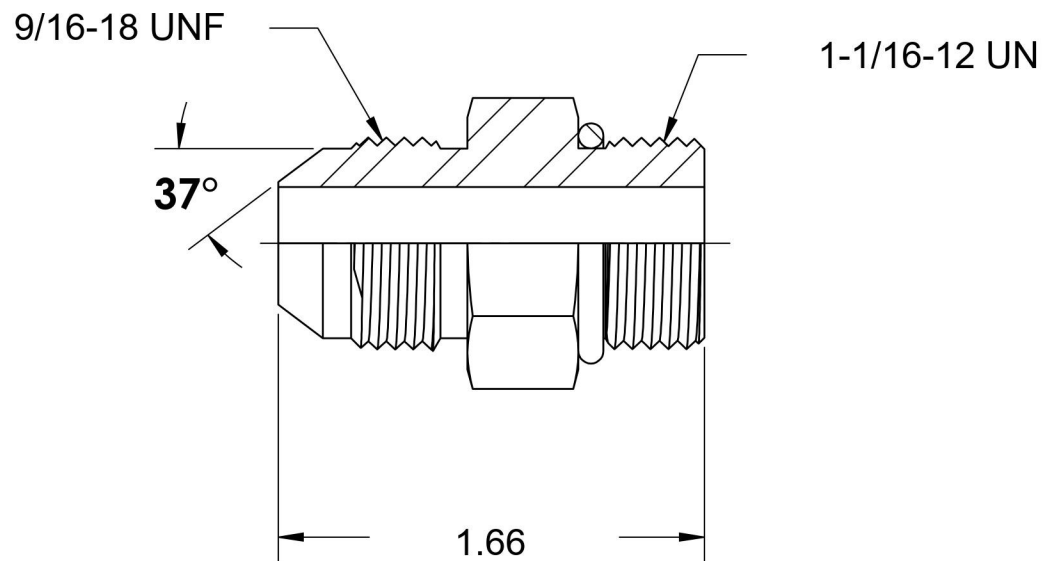

# 6400-06-12-O-B

Brass, SAE J514 37° Flare Port Connector, 3/8" Male JIC x 1-1/16-12 Male ORB

6701 Cochran Road  
Solon, Ohio 44139  
Phone: (440) 248-1880  
Toll Free: 1-888-331-1523

<b>Temperature Rating</b> -40°F to 250°F	<b>Material</b> C36000 Brass	<b>Industry Standards</b> SAE J514, SAE J1926-3	<b>Series</b> 6400-O-B
<b>Pressure Rating</b> 3300 psi	<b>Finish</b> Natural Finish		<b>Series Description</b> SAE J514 37° Flare Port Connector