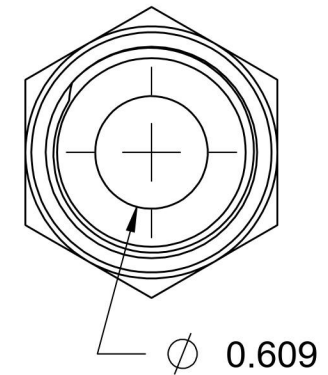

# 6400-06-12-O-B

Brass, SAE J514 37° Flare Port Connector, 3/8" Male JIC x 1-1/16-12 Male ORB

6701 Cochran Road  
Solon, Ohio 44139  
Phone: (440) 248-1880  
Toll Free: 1-888-331-1523

<b>Temperature Rating</b> -40°F to 250°F	<b>Material</b> C36000 Brass	<b>Industry Standards</b> SAE J514, SAE J1926-3	<b>Series</b> 6400-O-B
<b>Pressure Rating</b> 3300 psi	<b>Finish</b> Natural Finish		<b>Series Description</b> SAE J514 37° Flare Port Connector