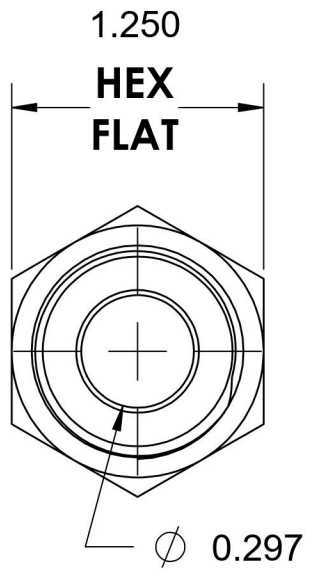

# 6400-06-12-O-B

Brass, SAE J514 37° Flare Port Connector, 3/8" Male JIC x 1-1/16-12 Male ORB

6701 Cochran Road  
Solon, Ohio 44139  
Phone: (440) 248-1880  
Toll Free: 1-888-331-1523

<b>Temperature Rating</b> -40°F to 250°F	<b>Material</b> C36000 Brass	<b>Industry Standards</b> SAE J514, SAE J1926-3	<b>Series</b> 6400-O-B
<b>Pressure Rating</b> 3300 psi	<b>Finish</b> Natural Finish		<b>Series Description</b> SAE J514 37° Flare Port Connector