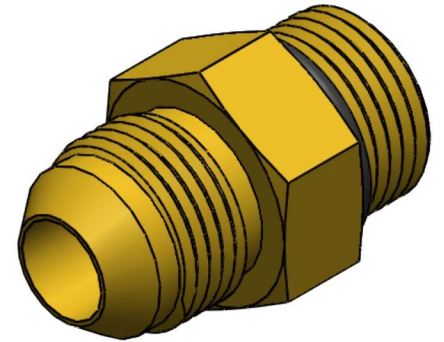

# 6400-06-12-O-B

Brass, SAE J514 37° Flare Port Connector, 3/8" Male JIC x 1-1/16-12 Male ORB

6701 Cochran Road  
Solon, Ohio 44139  
Phone: (440) 248-1880  
Toll Free: 1-888-331-1523

<b>Temperature Rating</b> -40°F to 250°F	<b>Material</b> C36000 Brass	<b>Industry Standards</b> SAE J514, SAE J1926-3	<b>Series</b> 6400-O-B
<b>Pressure Rating</b> 3300 psi	<b>Finish</b> Natural Finish		<b>Series Description</b> SAE J514 37° Flare Port Connector