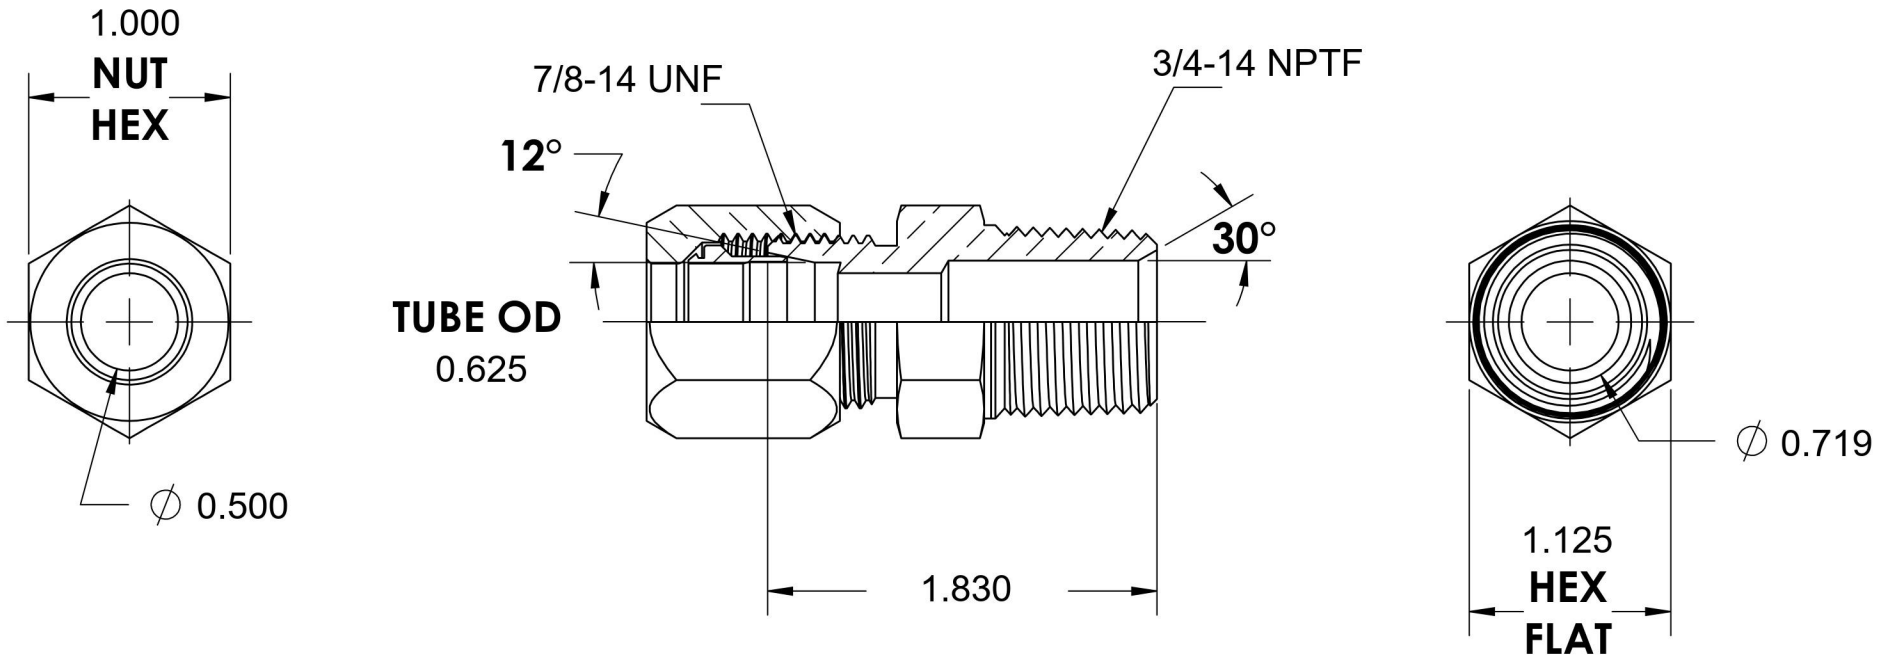

# C2404-10-12

Steel, SAE J514 Flareless Tube Male Connector, 5/8" Flareless Bite Type x 3/4" Male NPTF 30°

6701 Cochran Road  
Solon, Ohio 44139  
Phone: (440) 248-1880  
Toll Free: 1-888-331-1523

<b>Temperature Rating</b>	<b>Material</b>	<b>Industry Standards</b>	<b>Series</b>
-65°F to 500°F	C1045/12L14 Steel	SAE J514, SAE J476 ASTM B633	C2404
<b>Pressure Rating</b>	<b>Finish</b>		<b>Series Description</b>
4000 psi	Trivalent Zinc		SAE J514 Flareless Tube Male Connector