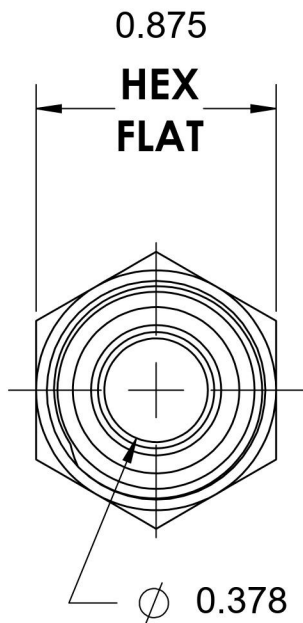

# FS6400-08-08-O

Steel, SAE J1453 O-Ring Face Seal Port Connector, 1/2" Male ORFS x 3/4-16 Male ORB

6701 Cochran Road  
Solon, Ohio 44139  
Phone: (440) 248-1880  
Toll Free: 1-888-331-1523

**Temperature Rating**

-40°F to 250°F

**Pressure Rating**

9200 psi

**Material**

C1045 / 12L14 Steel

**Finish**

Trivalent Zinc

**Industry Standards**