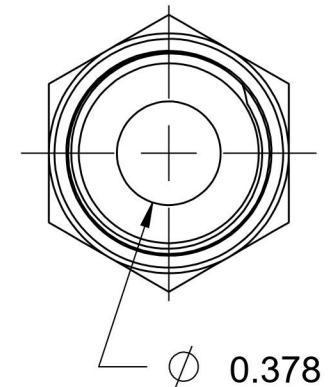

# FS6400-08-08-O

Steel, SAE J1453 O-Ring Face Seal Port Connector, 1/2" Male ORFS x 3/4-16 Male ORB

6701 Cochran Road  
Solon, Ohio 44139  
Phone: (440) 248-1880  
Toll Free: 1-888-331-1523

**Temperature Rating**

-40°F to 250°F

**Pressure Rating**

9200 psi

**Material**

C1045 / 12L14 Steel

**Finish**

Trivalent Zinc

**Industry Standards**