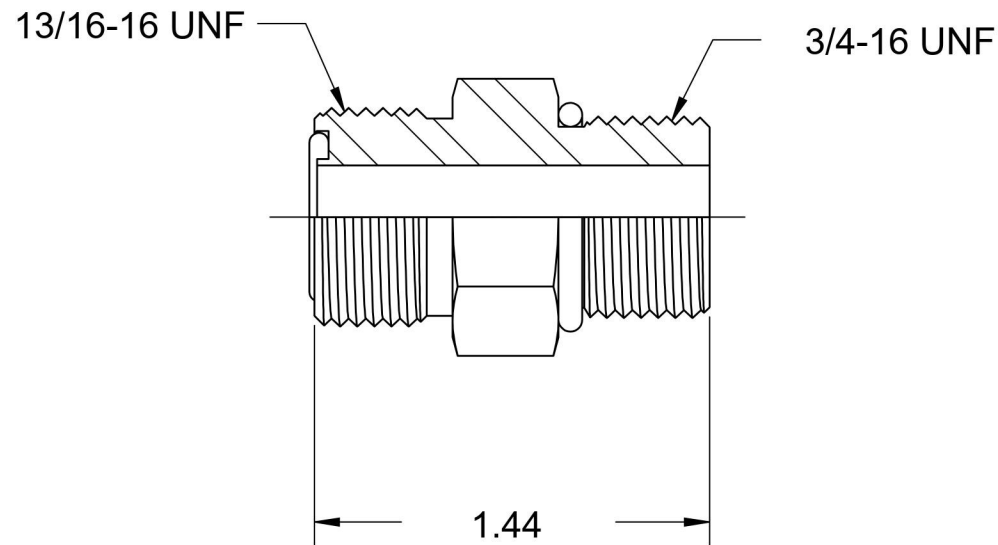

# FS6400-08-08-O

Steel, SAE J1453 O-Ring Face Seal Port Connector, 1/2" Male ORFS x 3/4-16 Male ORB

6701 Cochran Road  
Solon, Ohio 44139  
Phone: (440) 248-1880  
Toll Free: 1-888-331-1523

**Temperature Rating**

-40°F to 250°F

**Pressure Rating**

9200 psi

**Material**

C1045 / 12L14 Steel

**Finish**

Trivalent Zinc

**Industry Standards**