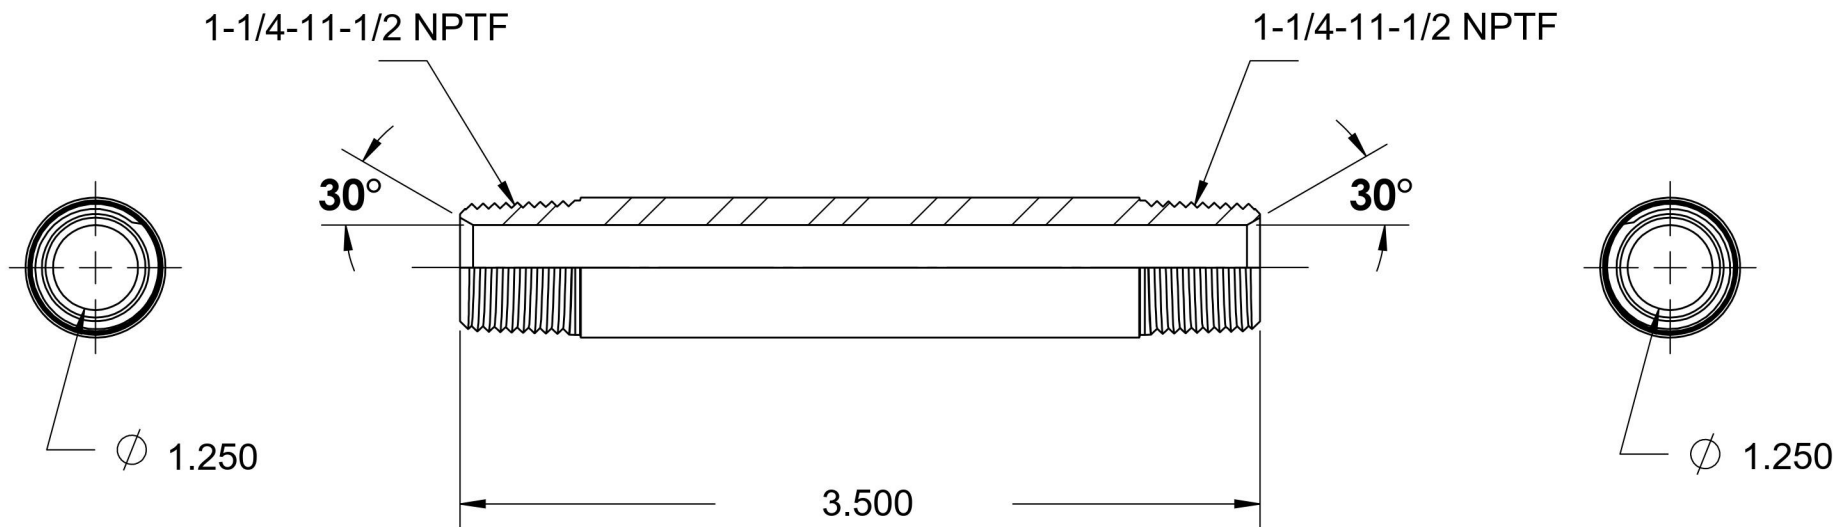

5404-N-20X3.500

Steel, SAE J514 Pipe Long Nipple, 1-1/4" Male NPTF 30° x 1-1/4" Male NPTF 30°

6701 Cochran Road
Solon, Ohio 44139
Phone: (440) 248-1880
Toll Free: 1-888-331-1523

Temperature Rating

-65°F to 500°F

Series

5404-N

Series Description

SAE J514 Pipe Long Nipple