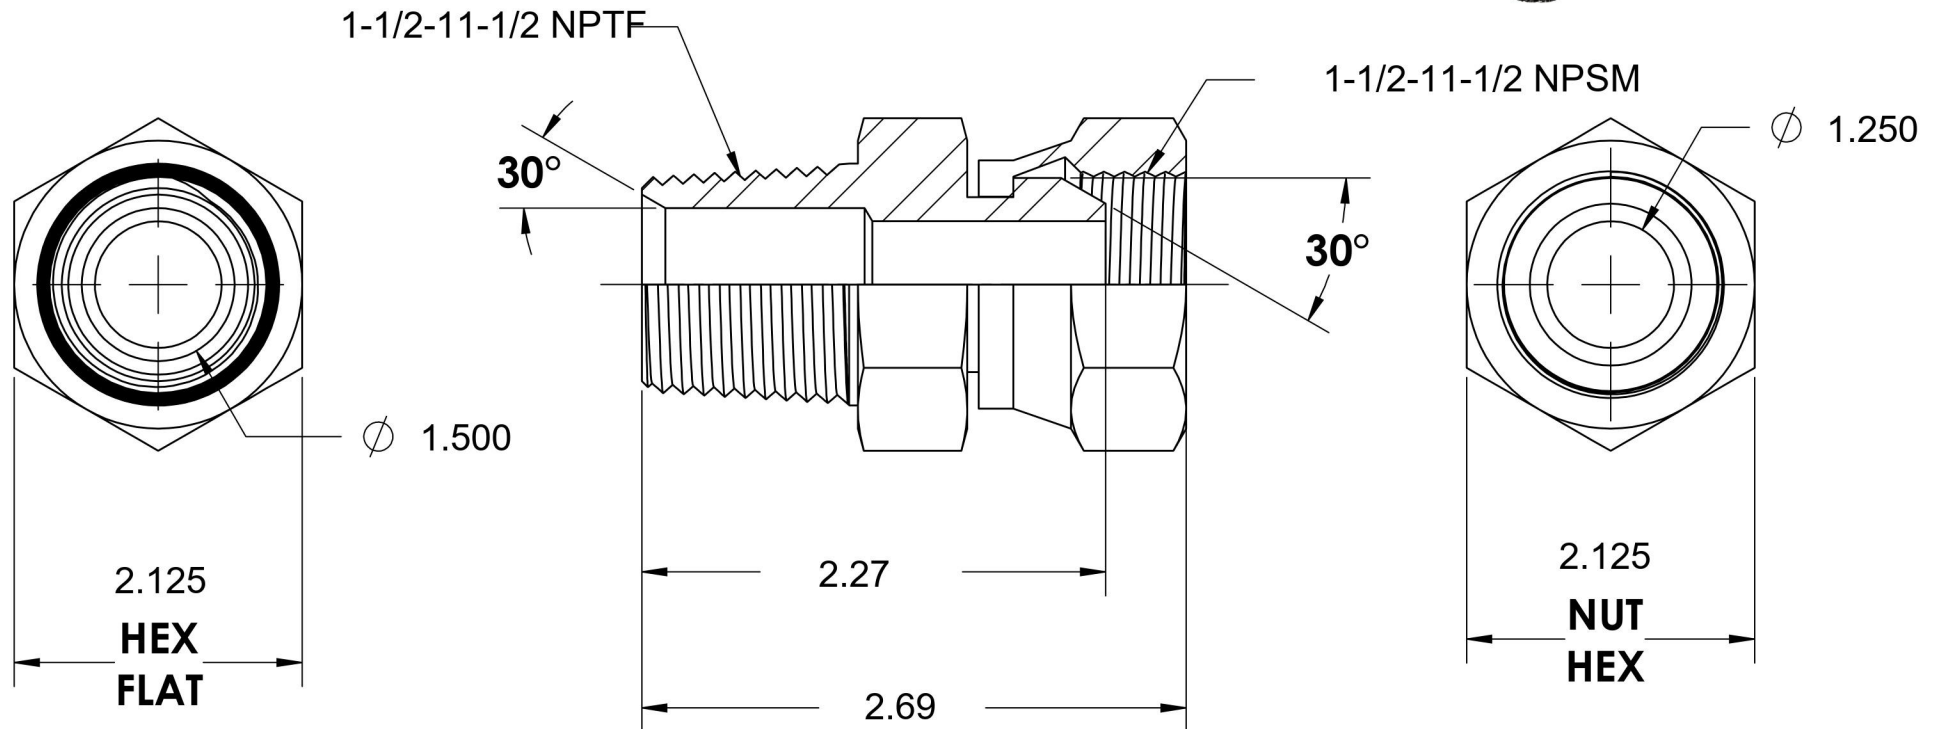

1404-24-24

Steel, SAE J514 NPSM Swivel Male Connector, 1-1/2" Male NPTF 30° x 1-1/2" Female NPSM Swivel

6701 Cochran Road
Solon, Ohio 44139
Phone: (440) 248-1880
Toll Free: 1-888-331-1523

Temperature Rating	Material	Industry Standards	Series
-65°F to 500°F	C1045/12L14 Steel	SAE J514, SAE J476 ASTM B633	1404
Pressure Rating	Finish		Series Description
2000 psi	Trivalent Zinc		SAE J514 NPSM Swivel Male Connector