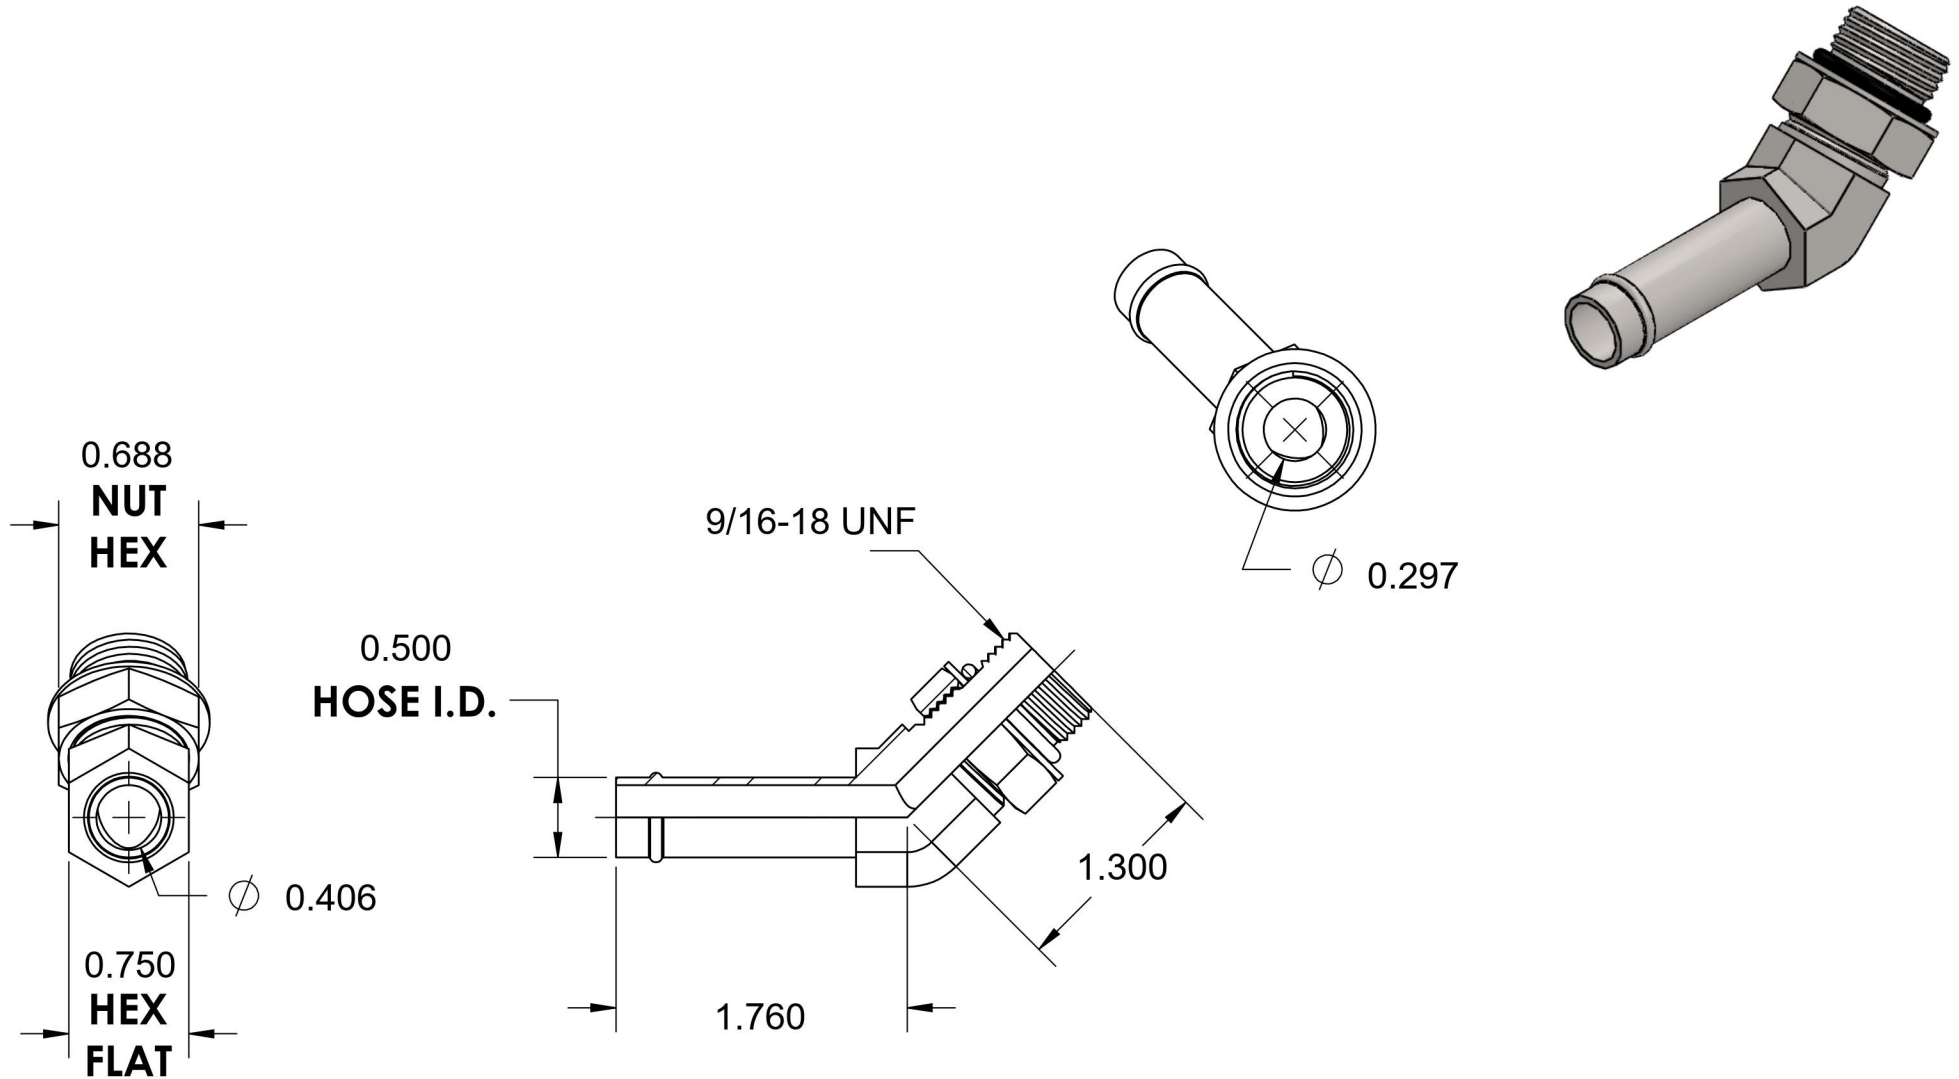

# 4603-08-06-NWO-FG

Steel, SAE J1231 Hose Bead 45° Adjustable Port Elbow, 1/2" Beaded Hose Barb x 9/16-18 Male Adjustable ORB

6701 Cochran Road  
Solon, Ohio 44139  
Phone: (440) 248-1880  
Toll Free: 1-888-331-1523

Temperature Rating	Material	Industry Standards	Series
-40°F to 250°F	C1045 Steel	SAE J1231-2, SAE J1926-3 SAE J515, ASTM B633	4603-NWO-FG
Pressure Rating	Finish	Series Description	
150psi	Trivalent Zinc	SAE J1231 Hose Bead 45° Adjustable Port Elbow	