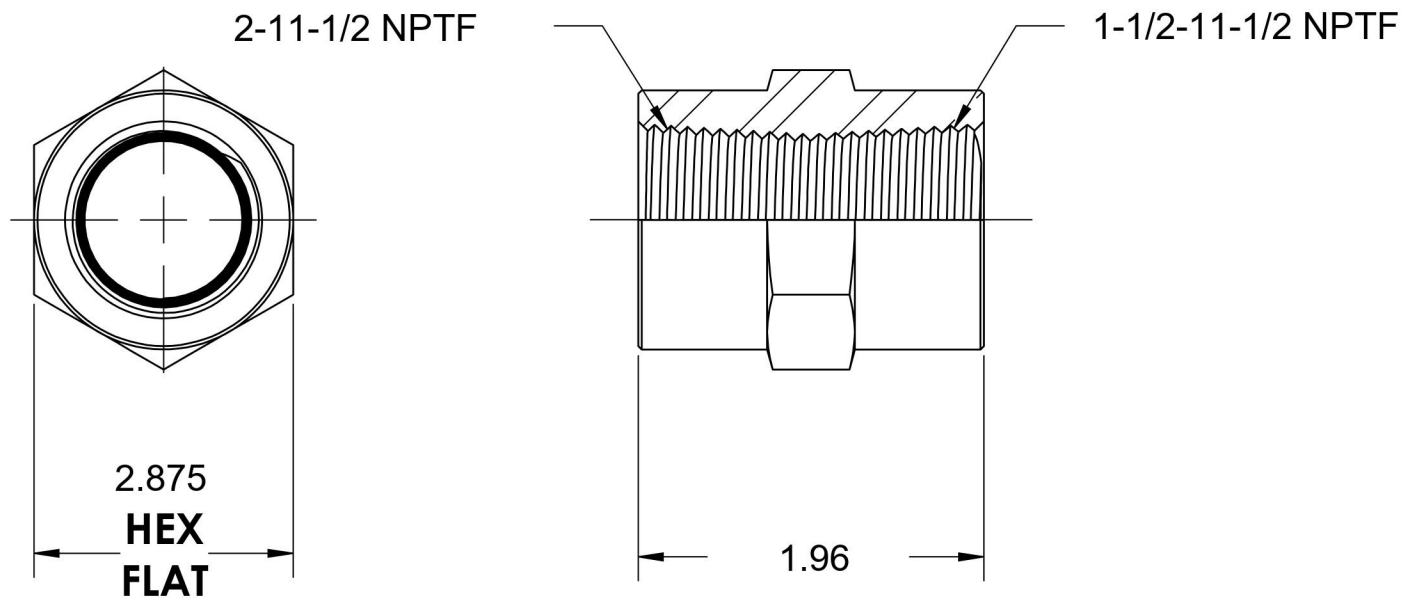

5000-32-24

Steel, SAE J514 Pipe Hex Coupling, 2" Female NPTF x 1-1/2" Female NPTF

6701 Cochran Road
Solon, Ohio 44139
Phone: (440) 248-1880
Toll Free: 1-888-331-1523

Temperature Rating

-65°F to 500°F

Pressure Rating

5000

Series Description

SAE J514 Pipe Hex Coupling