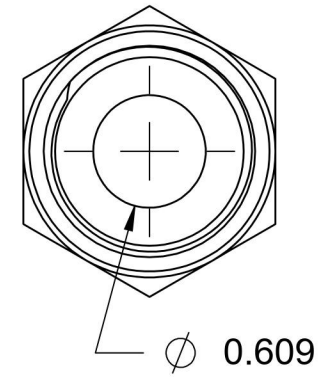

# 6400-04-12-O

Steel, SAE J514 37° Flare Port Connector, 1/4" Male JIC x 1-1/16-12 Male ORB

6701 Cochran Road  
Solon, Ohio 44139  
Phone: (440) 248-1880  
Toll Free: 1-888-331-1523

<b>Temperature Rating</b> -40°F to 250°F	<b>Material</b> C1045 / 12L14 Steel	<b>Industry Standards</b> SAE J514, SAE J1926-3 ASTM B633	<b>Series</b> 6400-O
<b>Pressure Rating</b> 5000 psi	<b>Finish</b> Trivalent Zinc		<b>Series Description</b> SAE J514 37° Flare Port Connector