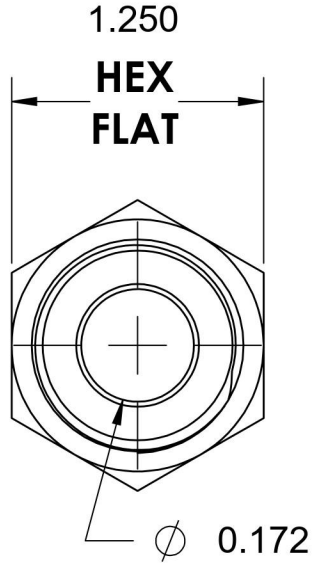

# 6400-04-12-O

Steel, SAE J514 37° Flare Port Connector, 1/4" Male JIC x 1-1/16-12 Male ORB

6701 Cochran Road  
Solon, Ohio 44139  
Phone: (440) 248-1880  
Toll Free: 1-888-331-1523

<b>Temperature Rating</b> -40°F to 250°F	<b>Material</b> C1045 / 12L14 Steel	<b>Industry Standards</b> SAE J514, SAE J1926-3 ASTM B633	<b>Series</b> 6400-O
<b>Pressure Rating</b> 5000 psi	<b>Finish</b> Trivalent Zinc		<b>Series Description</b> SAE J514 37° Flare Port Connector