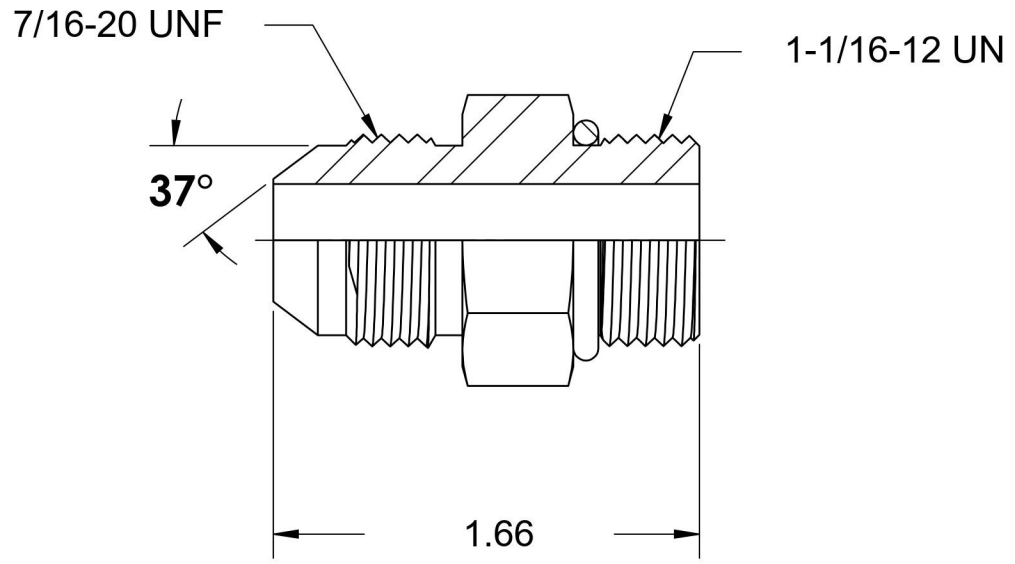

# 6400-04-12-O

Steel, SAE J514 37° Flare Port Connector, 1/4" Male JIC x 1-1/16-12 Male ORB

6701 Cochran Road  
Solon, Ohio 44139  
Phone: (440) 248-1880  
Toll Free: 1-888-331-1523

<b>Temperature Rating</b> -40°F to 250°F	<b>Material</b> C1045 / 12L14 Steel	<b>Industry Standards</b> SAE J514, SAE J1926-3 ASTM B633	<b>Series</b> 6400-O
<b>Pressure Rating</b> 5000 psi	<b>Finish</b> Trivalent Zinc		<b>Series Description</b> SAE J514 37° Flare Port Connector