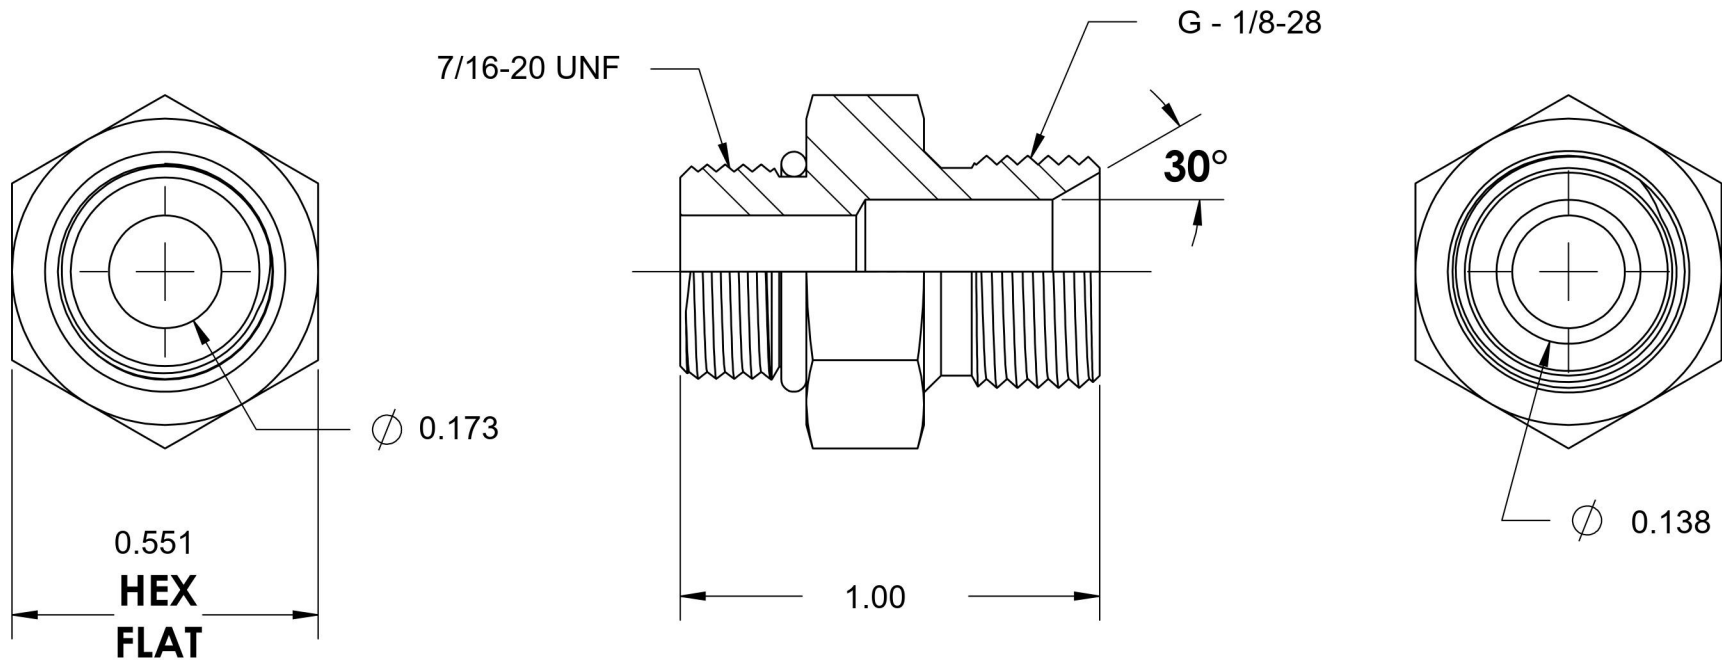

7062-04-02

Steel, SAE J1926 O-Ring Boss Male BSPP Port/Line Adapter, 7/16-20 Male ORB x 1/8-28 Male BSPP 60° Line/Port

6701 Cochran Road
Solon, Ohio 44139
Phone: (440) 248-1880
Toll Free: 1-888-331-1523

Temperature Rating	Material	Industry Standards	Series
-40°F to 250°F	C1045 / 12L14 Steel	SAE J1926, ISO 1179	7062
Pressure Rating	Finish	ISO 8434-6, ASTM B633	Series Description
5100 psi	Trivalent Zinc		SAE J1926 O-Ring Boss Male BSPP Port/Line Adapter