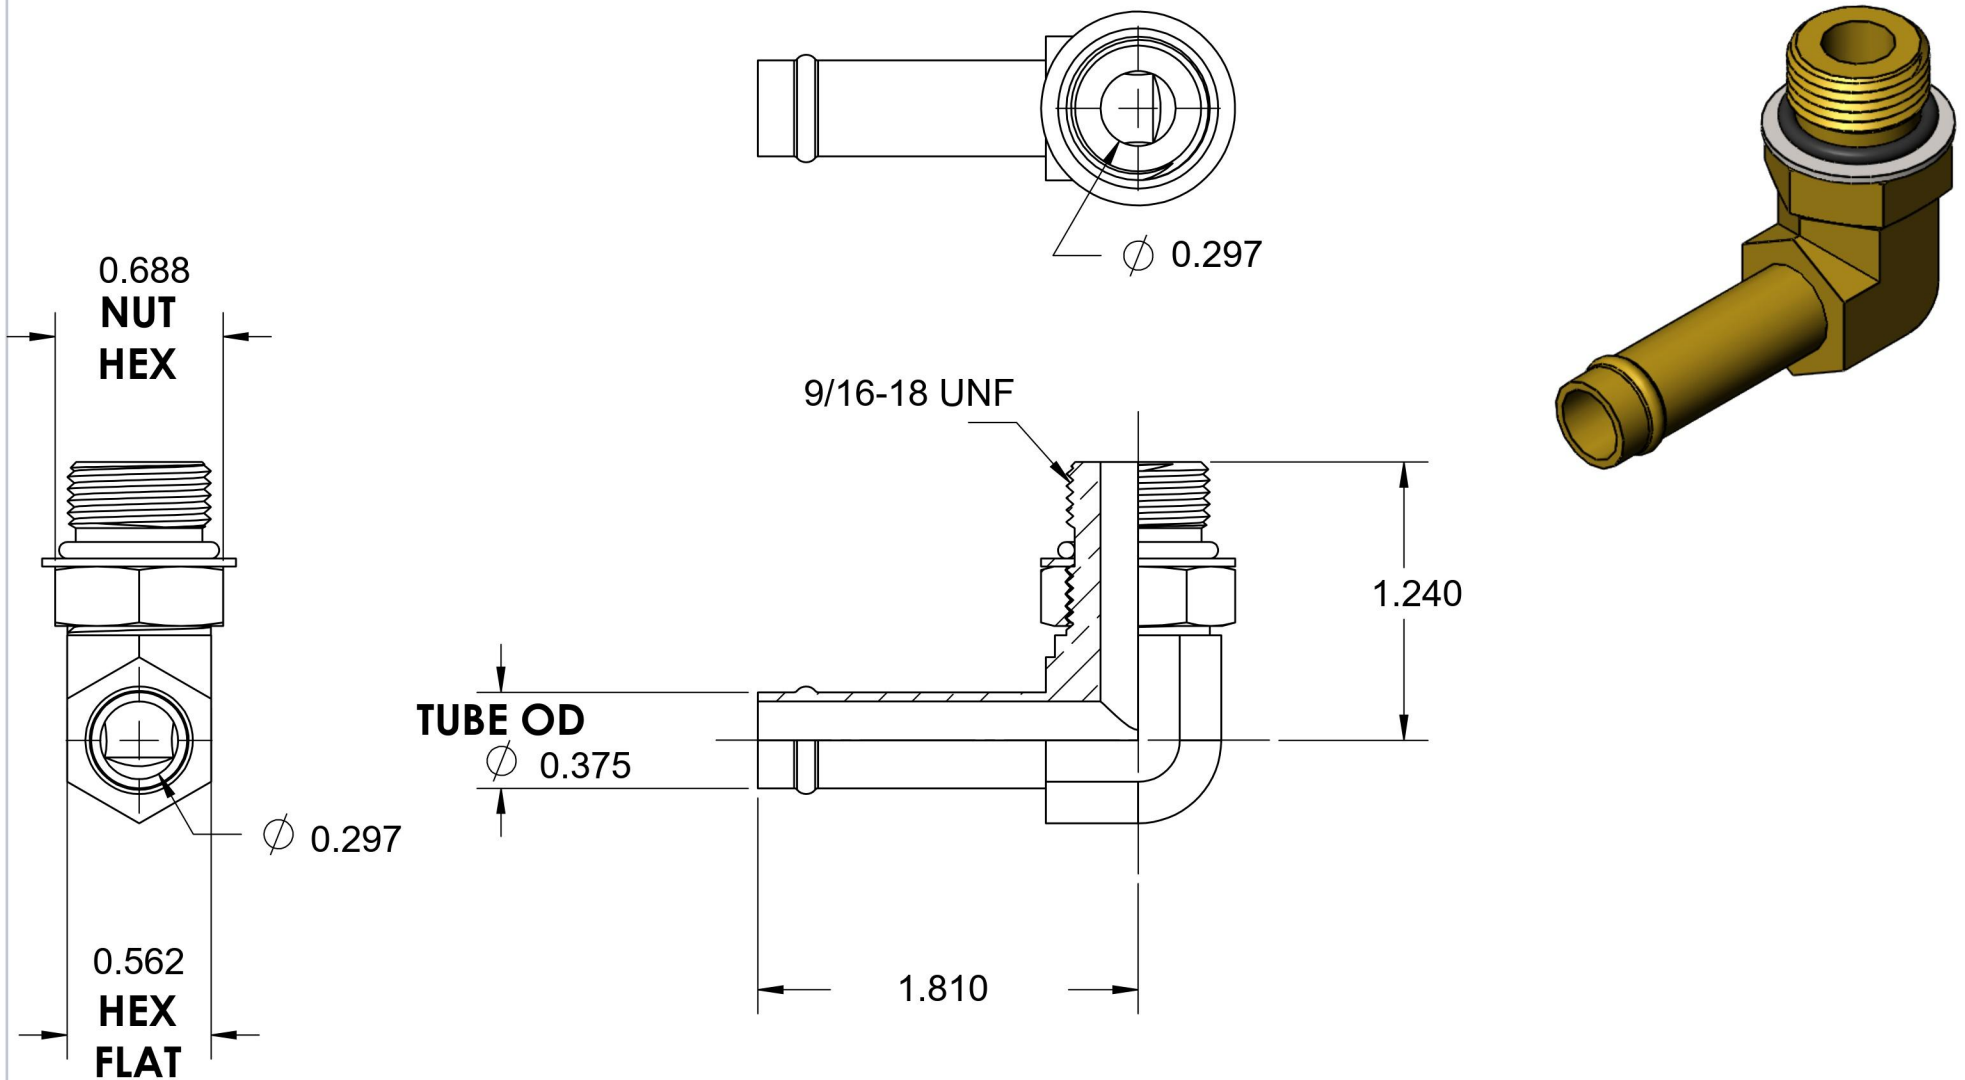

4601-06-06-NWO-B

Brass, SAE J1231 Hose Bead 90° Adjustable Port Elbow, 3/8" Beaded Hose Barb x 9/16-18 Male Adjustable ORB

6701 Cochran Road
Solon, Ohio 44139
Phone: (440) 248-1880
Toll Free: 1-888-331-1523

Temperature Rating	Material	Industry Standards	Series
-40°F to 250°F	CA37700 Brass	SAE J1231-2, SAE J1926-3 SAE J515	4601-NWO-B
Pressure Rating	Finish		Series Description
150 psi	Natural Finish		SAE J1231 Hose Bead 90° Adjustable Port Elbow