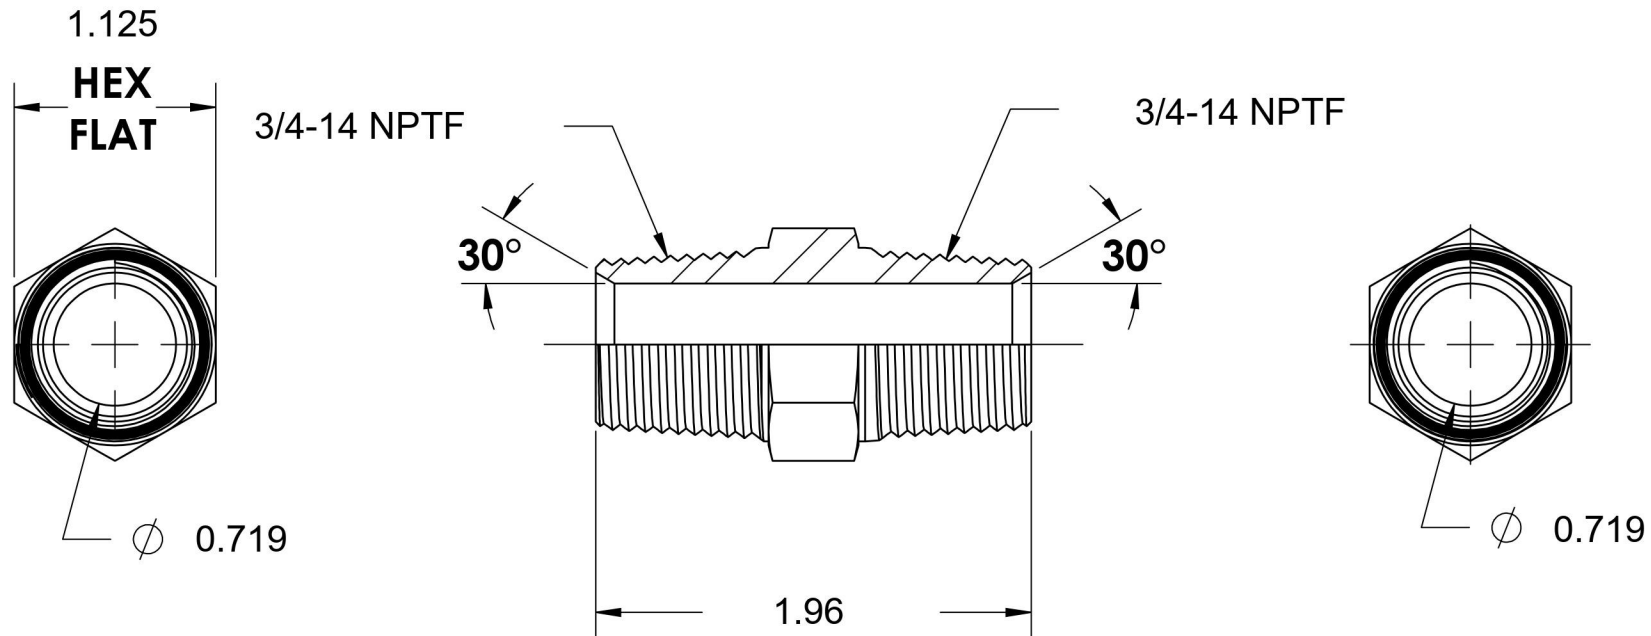

# 5404-12-12-SS

Stainless Steel, SAE J514 Pipe Nipple, 3/4" Male NPTF 30° x 3/4" Male NPTF 30°

6701 Cochran Road  
Solon, Ohio 44139  
Phone: (440) 248-1880  
Toll Free: 1-888-331-1523

<b>Temperature Rating</b>	<b>Material</b>	<b>Industry Standards</b>	<b>Series</b>
-425°F to 1200°F	316/316L Stainless Steel	SAE J514 , SAE J476	5404-SS
<b>Pressure Rating</b>	<b>Finish</b>		<b>Series Description</b>
6600 psi	Passivated		SAE J514 Pipe Nipple