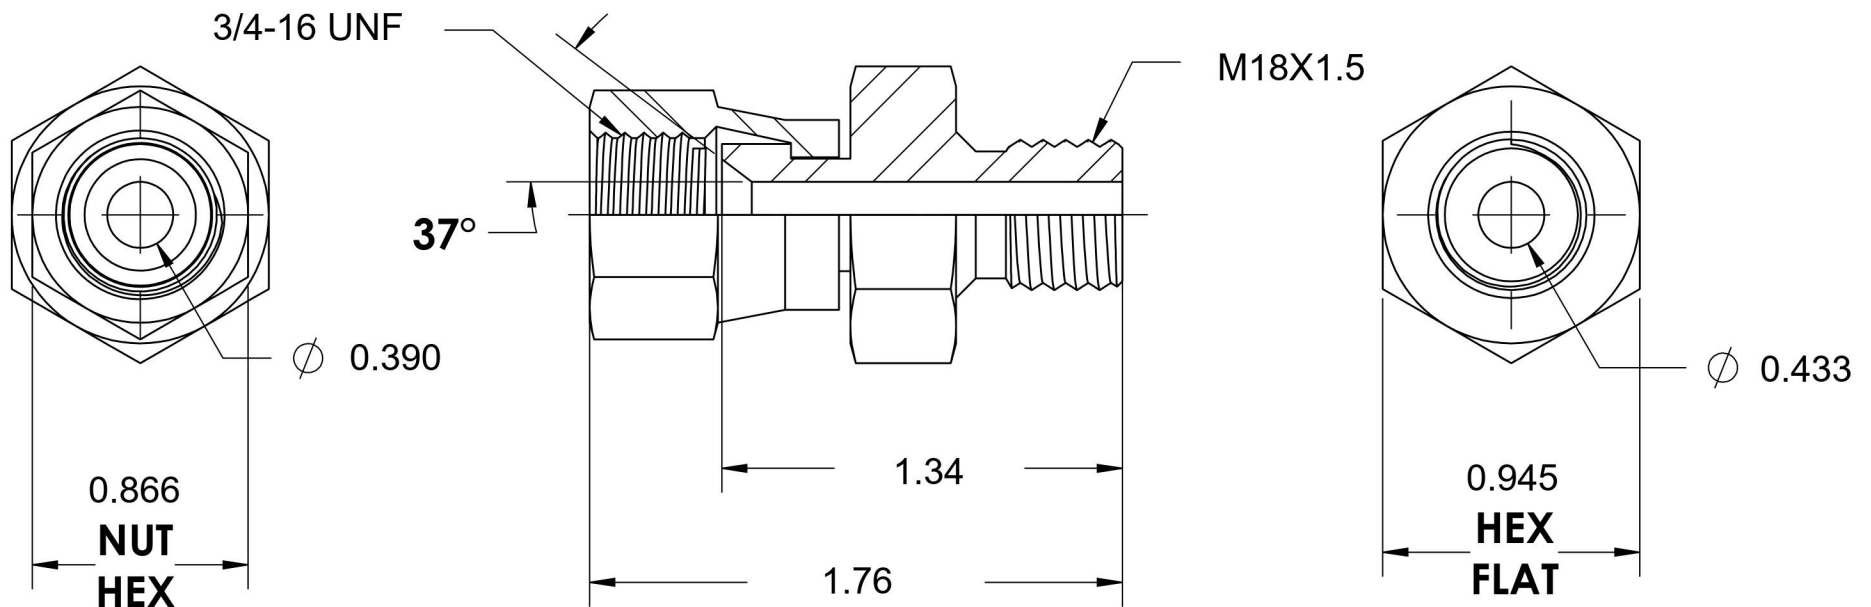

# 7025-08-18

Steel, SAE J514 37° Flare Swivel Male Metric Port/Line Connector, 1/2" Female JIC Swivel x M18X1.5 Male Metric 60° Line/Port

6701 Cochran Road  
Solon, Ohio 44139  
Phone: (440) 248-1880  
Toll Free: 1-888-331-1523

<b>Temperature Rating</b>	<b>Material</b>	<b>Industry Standards</b>	<b>Series</b>
-65°F to 500°F	C1045 / 12L14 Steel	SAE J514, ISO 9974	7025
<b>Pressure Rating</b>	<b>Finish</b>	ASTM B633	<b>Series Description</b>
6000 psi	Trivalent Zinc		SAE J514 37° Flare Swivel Male Metric Port/Line Connector