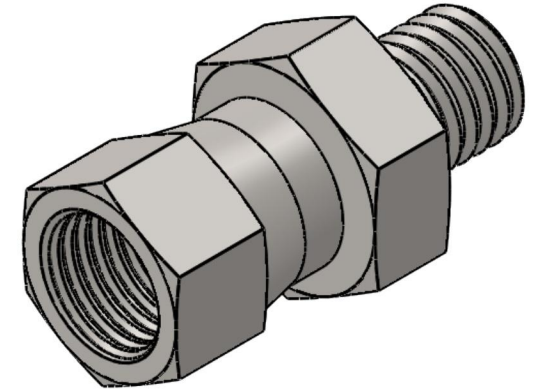

# 7025-08-18

Steel, SAE J514 37° Flare Swivel Male Metric Port/Line Connector, 1/2" Female JIC Swivel x M18X1.5 Male Metric 60° Line/Port

6701 Cochran Road  
Solon, Ohio 44139  
Phone: (440) 248-1880  
Toll Free: 1-888-331-1523

<b>Temperature Rating</b>	<b>Material</b>	<b>Industry Standards</b>	<b>Series</b>
-65°F to 500°F	C1045 / 12L14 Steel	SAE J514, ISO 9974	7025
<b>Pressure Rating</b>	<b>Finish</b>	ASTM B633	<b>Series Description</b>
6000 psi	Trivalent Zinc		SAE J514 37° Flare Swivel Male Metric Port/Line Connector