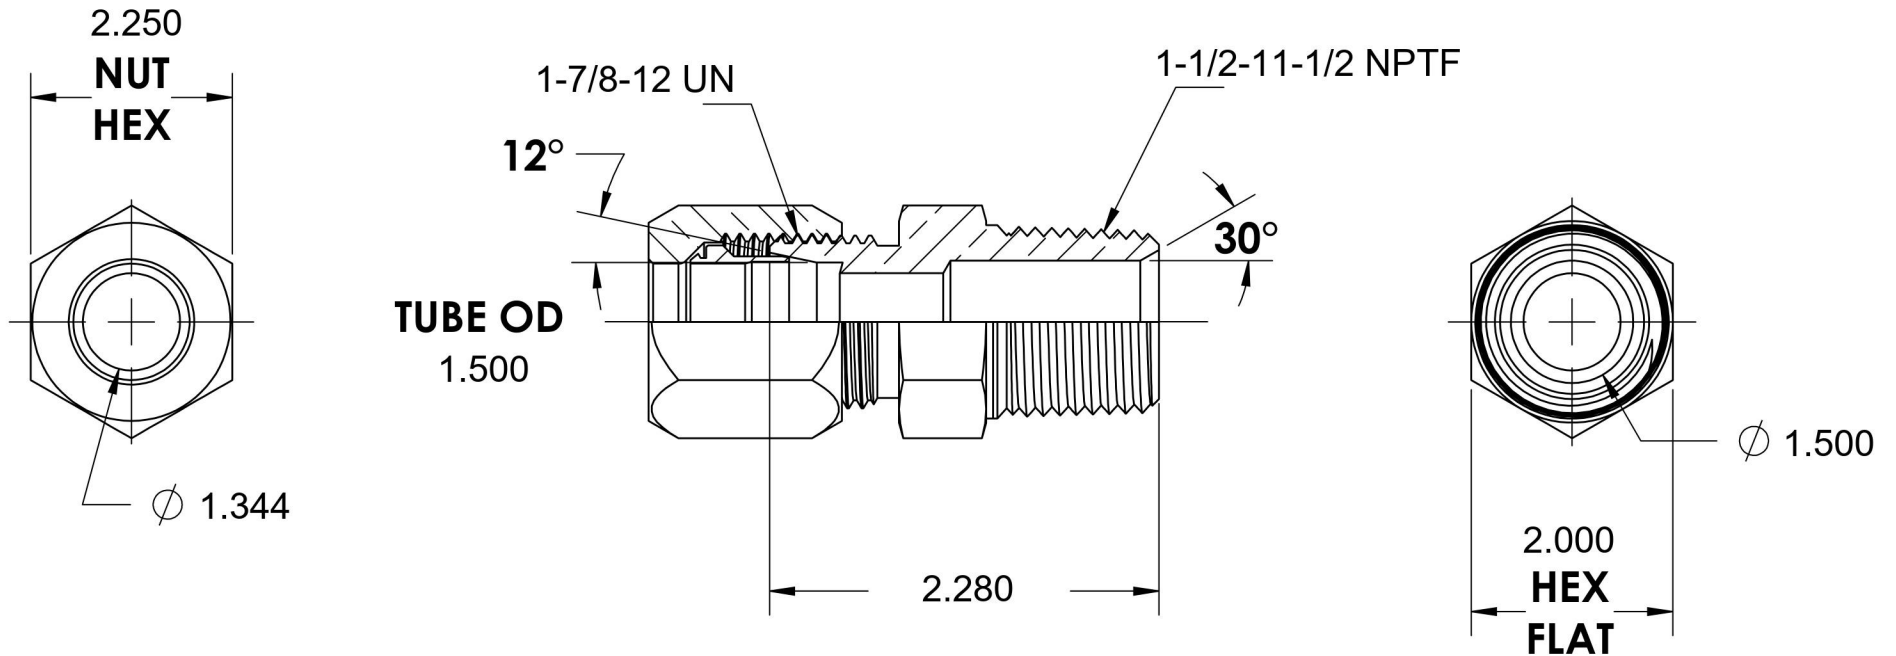

# C2404-24-24

Steel, SAE J514 Flareless Tube Male Connector, 1-1/2" Flareless Bite Type x 1-1/2" Male NPTF 30°

6701 Cochran Road  
Solon, Ohio 44139  
Phone: (440) 248-1880  
Toll Free: 1-888-331-1523

<b>Temperature Rating</b>	<b>Material</b>	<b>Industry Standards</b>	<b>Series</b>
-65°F to 500°F	C1045/12L14 Steel	SAE J514, SAE J476 ASTM B633	C2404
<b>Pressure Rating</b>	<b>Finish</b>		<b>Series Description</b>
2500 psi	Trivalent Zinc		SAE J514 Flareless Tube Male Connector