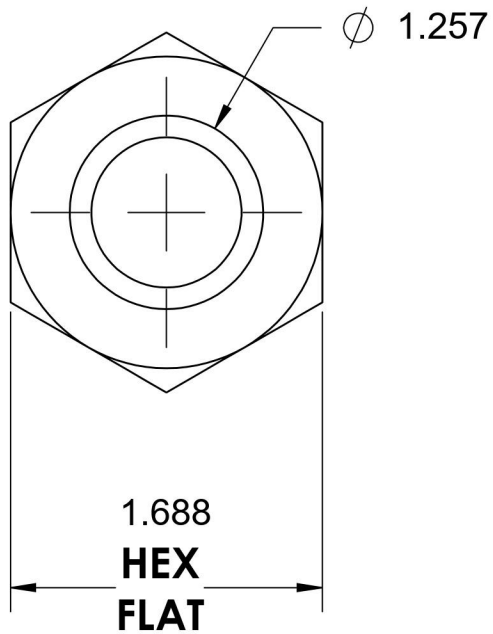

# 0403-20-20

Steel, SAE J514 Tube Bore Male Flared Connector, 1-1/4" Bore x 1-1/4" Male JIC

6701 Cochran Road  
Solon, Ohio 44139  
Phone: (440) 248-1880  
Toll Free: 1-888-331-1523

**Temperature Rating**

-65°F to 500°F

**Pressure Rating**

4000 psi

**Material**

1018/1020 Steel

**Finish**

Oil Dipped

**Industry Standards**