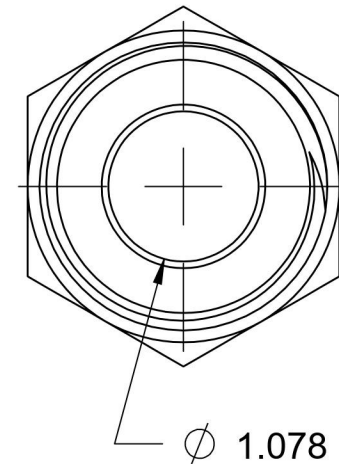

# 0403-20-20

Steel, SAE J514 Tube Bore Male Flared Connector, 1-1/4" Bore x 1-1/4" Male JIC

6701 Cochran Road  
Solon, Ohio 44139  
Phone: (440) 248-1880  
Toll Free: 1-888-331-1523

**Temperature Rating**

-65°F to 500°F

**Pressure Rating**

4000 psi

**Material**

1018/1020 Steel

**Finish**

Oil Dipped

**Industry Standards**

SAE J514

**Series**

0403

**Series Description**

SAE J514 Tube Bore  
Male Flared Connector