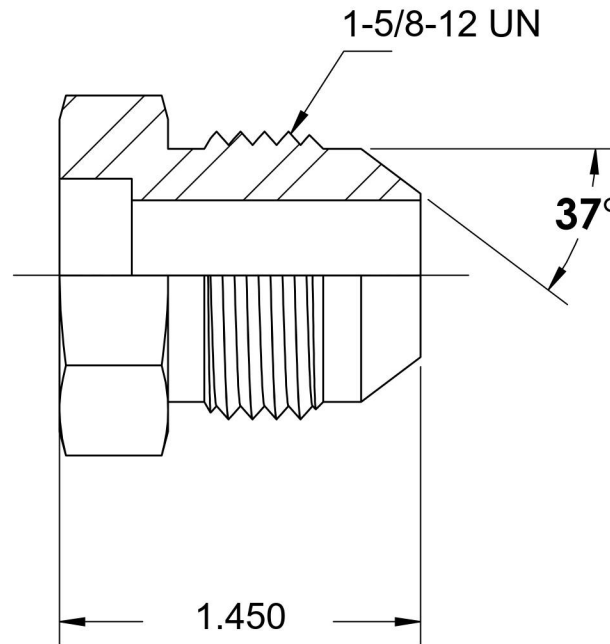

# 0403-20-20

Steel, SAE J514 Tube Bore Male Flared Connector, 1-1/4" Bore x 1-1/4" Male JIC

6701 Cochran Road  
Solon, Ohio 44139  
Phone: (440) 248-1880  
Toll Free: 1-888-331-1523

**Temperature Rating**

-65°F to 500°F

**Pressure Rating**

4000 psi

**Material**

1018/1020 Steel

**Finish**

Oil Dipped

**Industry Standards**

SAE J514

**Series**

0403

**Series Description**

SAE J514 Tube Bore  
Male Flared Connector