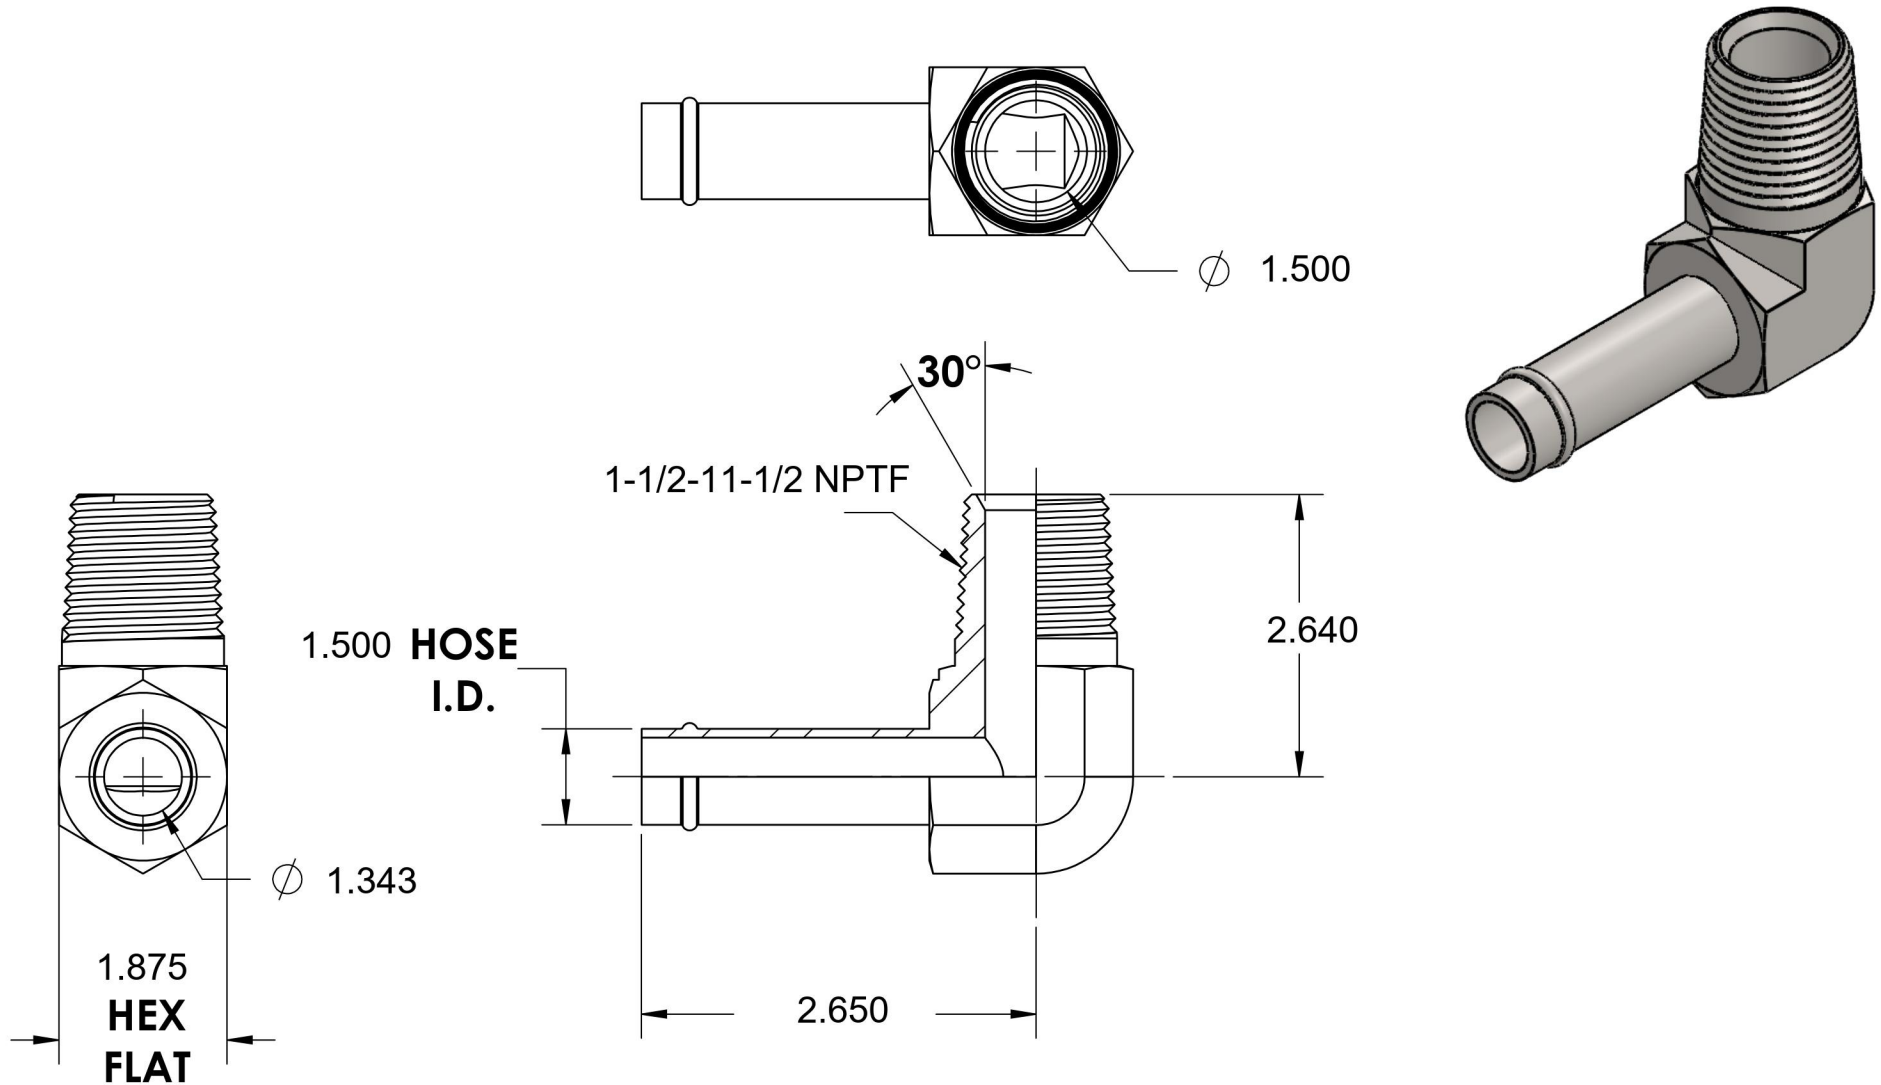

4501-24-24-FG

Steel, SAE J1231 Hose Bead 90° Male Elbow, 1-1/2" Beaded Hose Barb x 1-1/2" Male NPTF 30°

6701 Cochran Road
Solon, Ohio 44139
Phone: (440) 248-1880
Toll Free: 1-888-331-1523

Temperature Rating	Material	Industry Standards	Series
-65°F to 500°F	C1045 Steel	SAE J1231, SAE J476 ASTM B633	4501-FG
Pressure Rating	Finish		Series Description
150 psi	Trivalent Zinc		SAE J1231 Hose Bead 90° Male Elbow