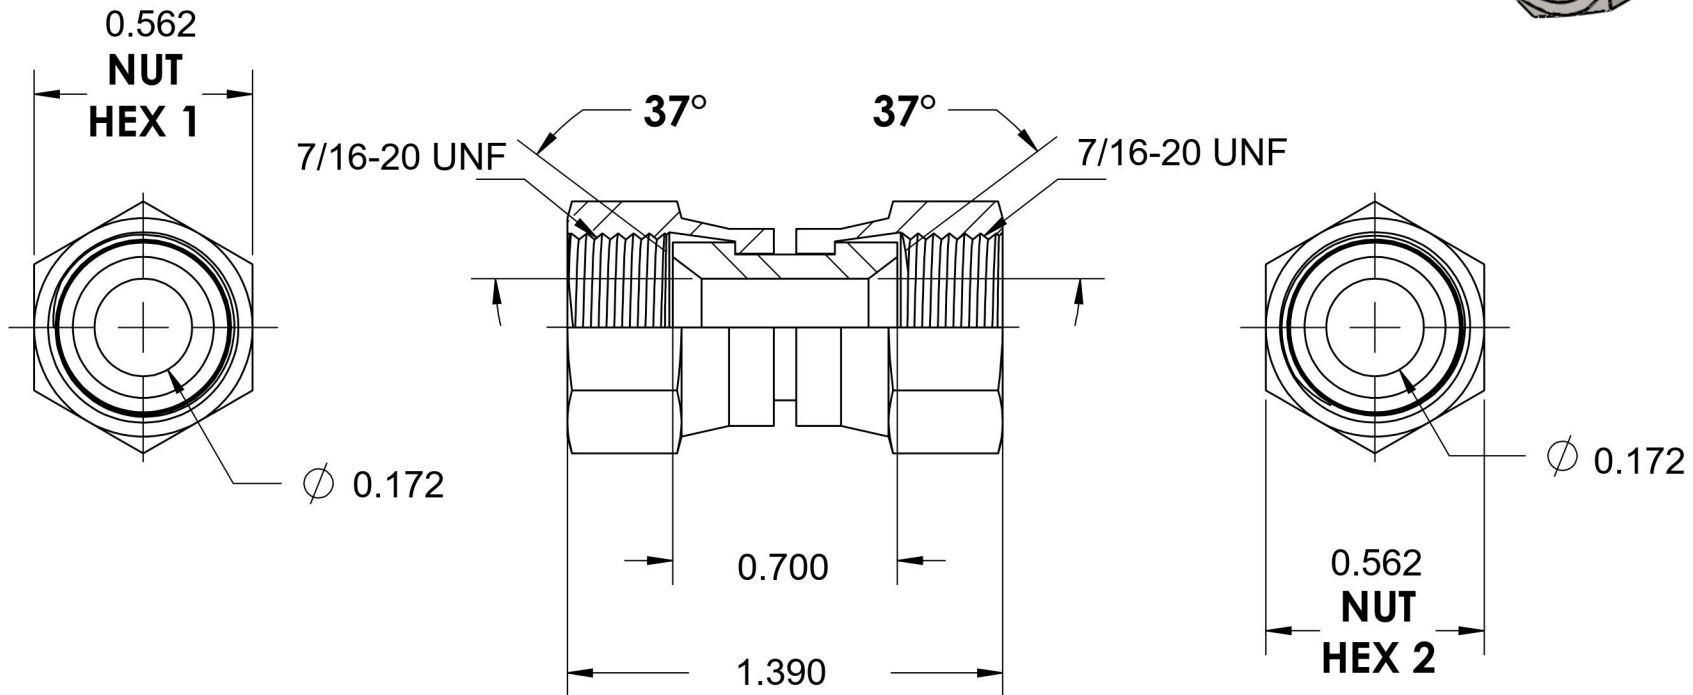

# 6565-04-04-SS

Stainless Steel, SAE J514 37° Flare Swivel Union, 1/4" Female JIC Swivel

6701 Cochran Road  
Solon, Ohio 44139  
Phone: (440) 248-1880  
Toll Free: 1-888-331-1523

<b>Temperature Rating</b>	<b>Material</b>	<b>Industry Standards</b>	<b>Series</b>
-425°F to 1200°F	316/316L Stainless Steel	SAE J514	6565-SS
<b>Pressure Rating</b>	<b>Finish</b>		<b>Series Description</b>
7700 psi	Passivated		SAE J514 37° Flare Swivel Union