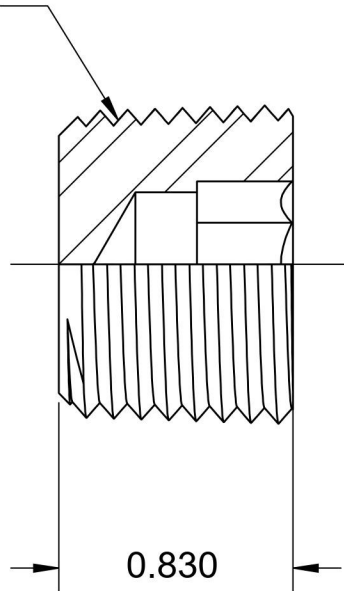

5406-HP-24-SS

Stainless Steel, SAE J531 Pipe Hollow Hex Plug, 1-1/2" Male NPTF

1-1/2-11-1/2 NPTF

0.830

1.000
HEX

6701 Cochran Road
Solon, Ohio 44139
Phone: (440) 248-1880
Toll Free: 1-888-331-1523

Temperature Rating