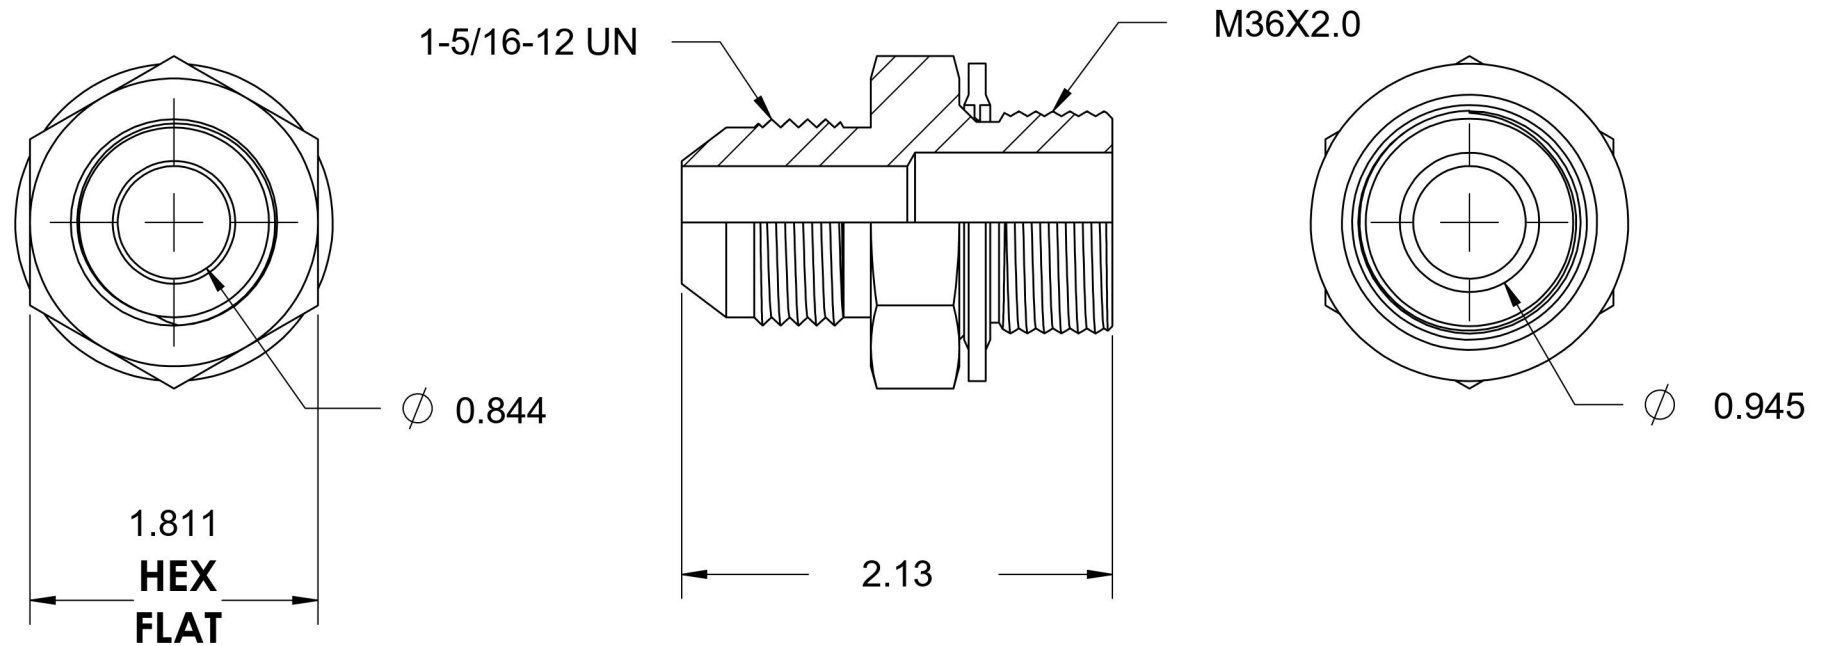

# 7005-16-36-BS

Steel, SAE J514 37° Flare Metric Type (D) Bonded Seal Port/Line Connector, 1" Male JIC x M36X2.0 Male Metric 60° Line/Port

6701 Cochran Road  
Solon, Ohio 44139  
Phone: (440) 248-1880  
Toll Free: 1-888-331-1523

**Temperature Rating**

-40°F to 250°F

**Pressure Rating**

3500 psi

**Material**

C1045/12L14 Steel

**Finish**

Trivalent Zinc

**Industry Standards**

SAE J514, ISO 9974

ASTM B633

**Series**

7005-BS

**Series Description**

SAE J514 37° Flare Metric Type (D)  
Bonded Seal Port/Line Connector