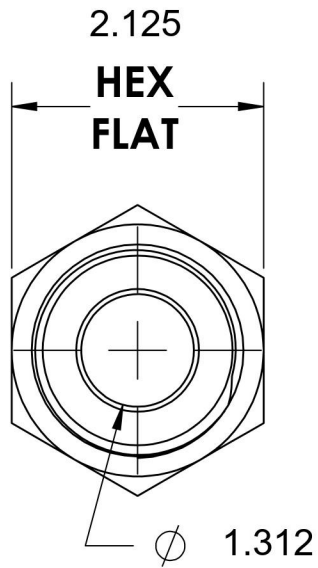

# 6400-24-24-O-SS

Stainless Steel, SAE J514 37° Flare Port Connector, 1-1/2" Male JIC x 1-7/8-12 Male ORB

6701 Cochran Road  
Solon, Ohio 44139  
Phone: (440) 248-1880  
Toll Free: 1-888-331-1523

<b>Temperature Rating</b>	<b>Material</b>	<b>Industry Standards</b>	<b>Series</b>
-40°F to 250°F	316/316L Stainless Steel	SAE J514, SAE J1926-3	6400-O-SS
<b>Pressure Rating</b>	<b>Finish</b>		<b>Series Description</b>
3600 psi	Passivated		SAE J514 37° Flare Port Connector