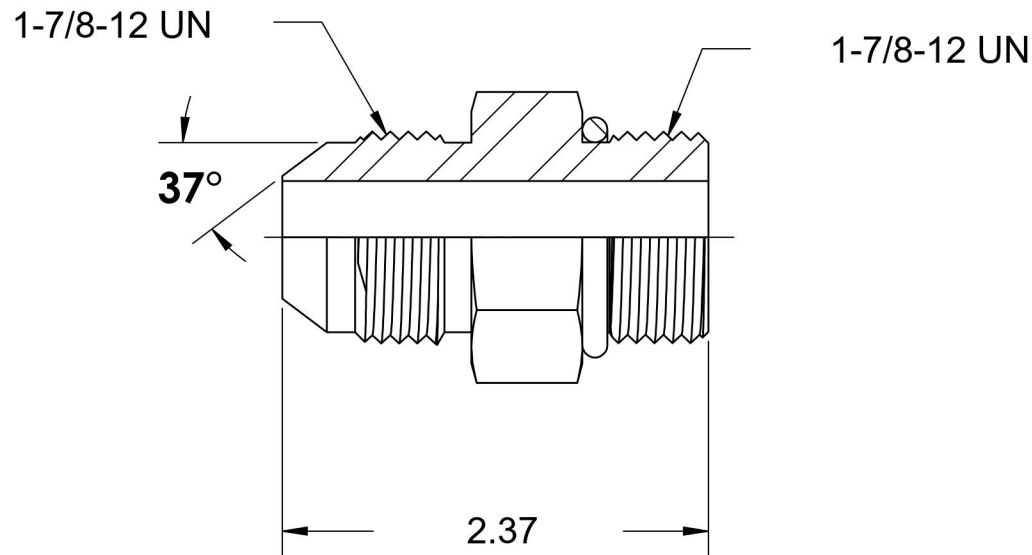

# 6400-24-24-O-SS

Stainless Steel, SAE J514 37° Flare Port Connector, 1-1/2" Male JIC x 1-7/8-12 Male ORB

6701 Cochran Road  
Solon, Ohio 44139  
Phone: (440) 248-1880  
Toll Free: 1-888-331-1523

<b>Temperature Rating</b>	<b>Material</b>	<b>Industry Standards</b>	<b>Series</b>
-40°F to 250°F	316/316L Stainless Steel	SAE J514, SAE J1926-3	6400-O-SS
<b>Pressure Rating</b>	<b>Finish</b>		<b>Series Description</b>
3600 psi	Passivated		SAE J514 37° Flare Port Connector