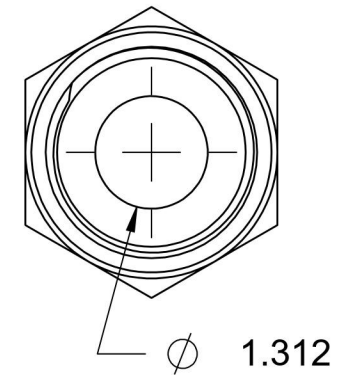

# 6400-24-24-O-SS

Stainless Steel, SAE J514 37° Flare Port Connector, 1-1/2" Male JIC x 1-7/8-12 Male ORB

6701 Cochran Road  
Solon, Ohio 44139  
Phone: (440) 248-1880  
Toll Free: 1-888-331-1523

<b>Temperature Rating</b>	<b>Material</b>	<b>Industry Standards</b>	<b>Series</b>
-40°F to 250°F	316/316L Stainless Steel	SAE J514, SAE J1926-3	6400-O-SS
<b>Pressure Rating</b>	<b>Finish</b>		<b>Series Description</b>
3600 psi	Passivated		SAE J514 37° Flare Port Connector