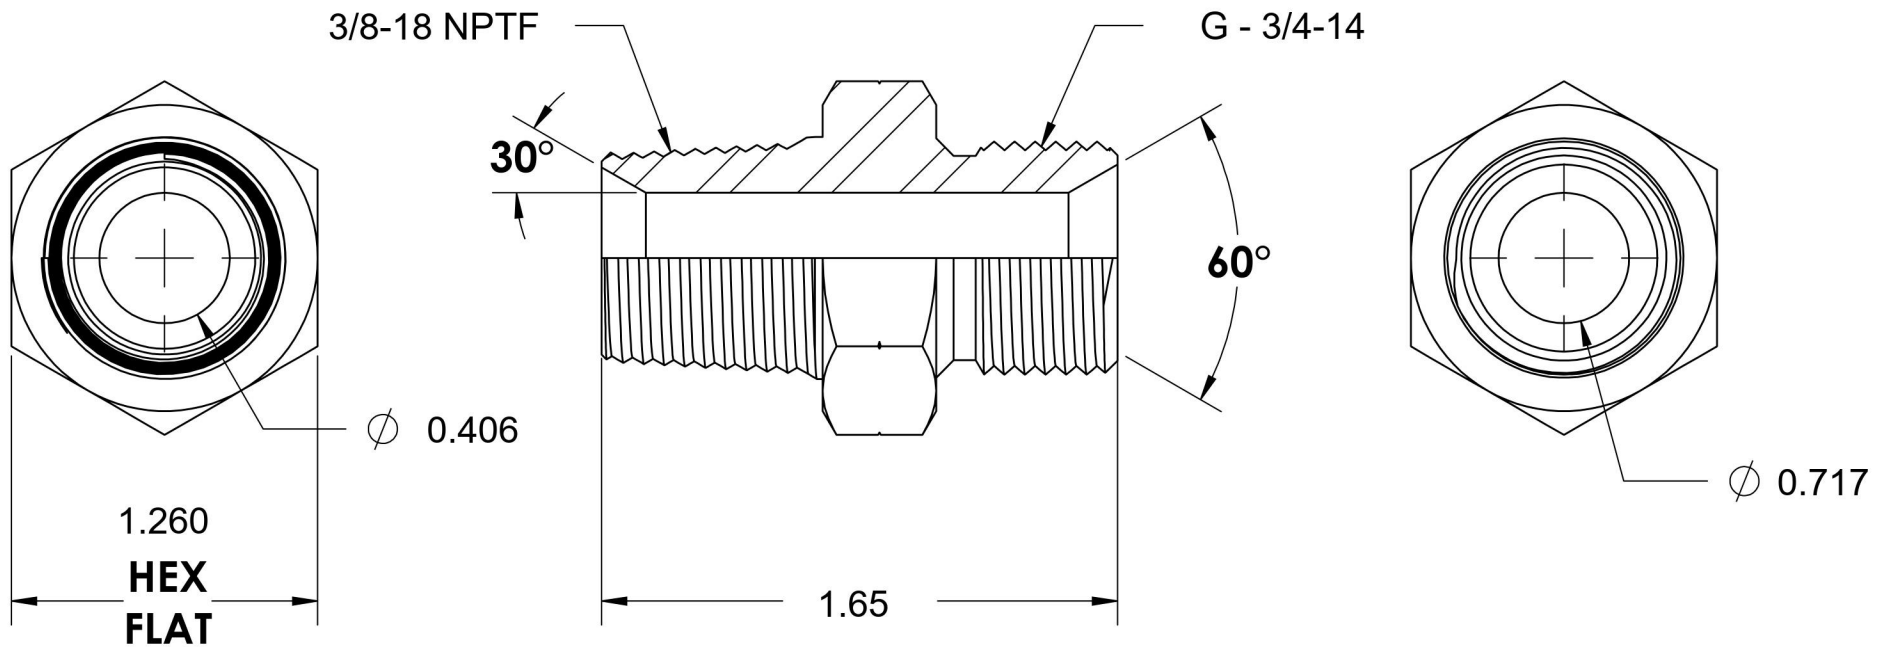

# 7032-06-12

Steel, SAE J476 Pipe Male BSPP Port/Line Adapter, 3/8" Male NPTF 30° x 3/4-14 Male BSPP 60° Line/Port

6701 Cochran Road  
Solon, Ohio 44139  
Phone: (440) 248-1880  
Toll Free: 1-888-331-1523

<b>Temperature Rating</b>	<b>Material</b>	<b>Industry Standards</b>	<b>Series</b>
-65°F to 500°F	C1045 / 12L14 Steel	SAE J476, ISO 1179	7032
<b>Pressure Rating</b>	<b>Finish</b>	ISO 8434-6, ASTM B633	<b>Series Description</b>
2900 psi	Trivalent Zinc		SAE J476 Pipe Male BSPP Port/Line Adapter