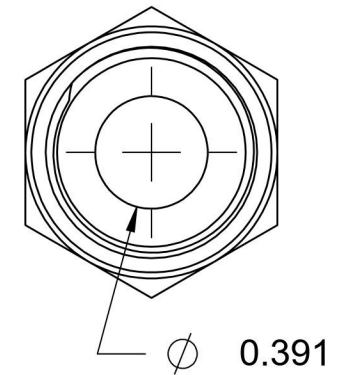

6400-08-08-O-SS

Stainless Steel, SAE J514 37° Flare Port Connector, 1/2" Male JIC x 3/4-16 Male ORB

6701 Cochran Road
Solon, Ohio 44139
Phone: (440) 248-1880
Toll Free: 1-888-331-1523

| | | | |
|---------------------------|--------------------------|---------------------------|-----------------------------------|
| Temperature Rating | Material | Industry Standards | Series |
| -40°F to 250°F | 316/316L Stainless Steel | SAE J514, SAE J1926-3 | 6400-O-SS |
| Pressure Rating | Finish | | Series Description |
| 7200 psi | Passivated | | SAE J514 37° Flare Port Connector |