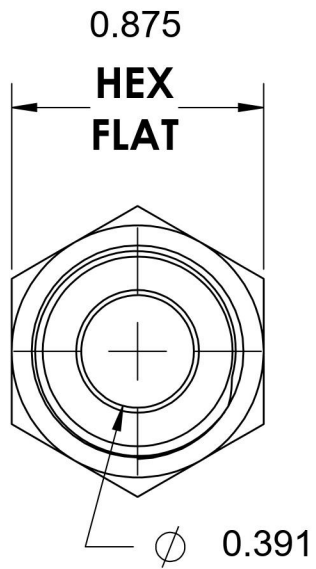

6400-08-08-O-SS

Stainless Steel, SAE J514 37° Flare Port Connector, 1/2" Male JIC x 3/4-16 Male ORB

6701 Cochran Road
Solon, Ohio 44139
Phone: (440) 248-1880
Toll Free: 1-888-331-1523

| | | | |
|---------------------------|--------------------------|---------------------------|-----------------------------------|
| Temperature Rating | Material | Industry Standards | Series |
| -40°F to 250°F | 316/316L Stainless Steel | SAE J514, SAE J1926-3 | 6400-O-SS |
| Pressure Rating | Finish | | Series Description |
| 7200 psi | Passivated | | SAE J514 37° Flare Port Connector |