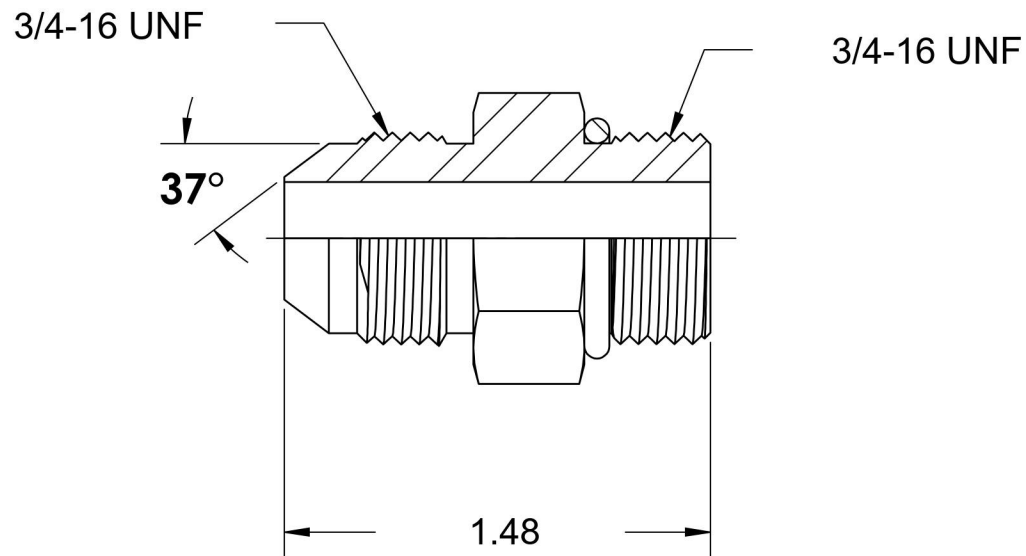

6400-08-08-O-SS

Stainless Steel, SAE J514 37° Flare Port Connector, 1/2" Male JIC x 3/4-16 Male ORB

6701 Cochran Road
Solon, Ohio 44139
Phone: (440) 248-1880
Toll Free: 1-888-331-1523

| | | | |
|---------------------------|--------------------------|---------------------------|-----------------------------------|
| Temperature Rating | Material | Industry Standards | Series |
| -40°F to 250°F | 316/316L Stainless Steel | SAE J514, SAE J1926-3 | 6400-O-SS |
| Pressure Rating | Finish | | Series Description |
| 7200 psi | Passivated | | SAE J514 37° Flare Port Connector |