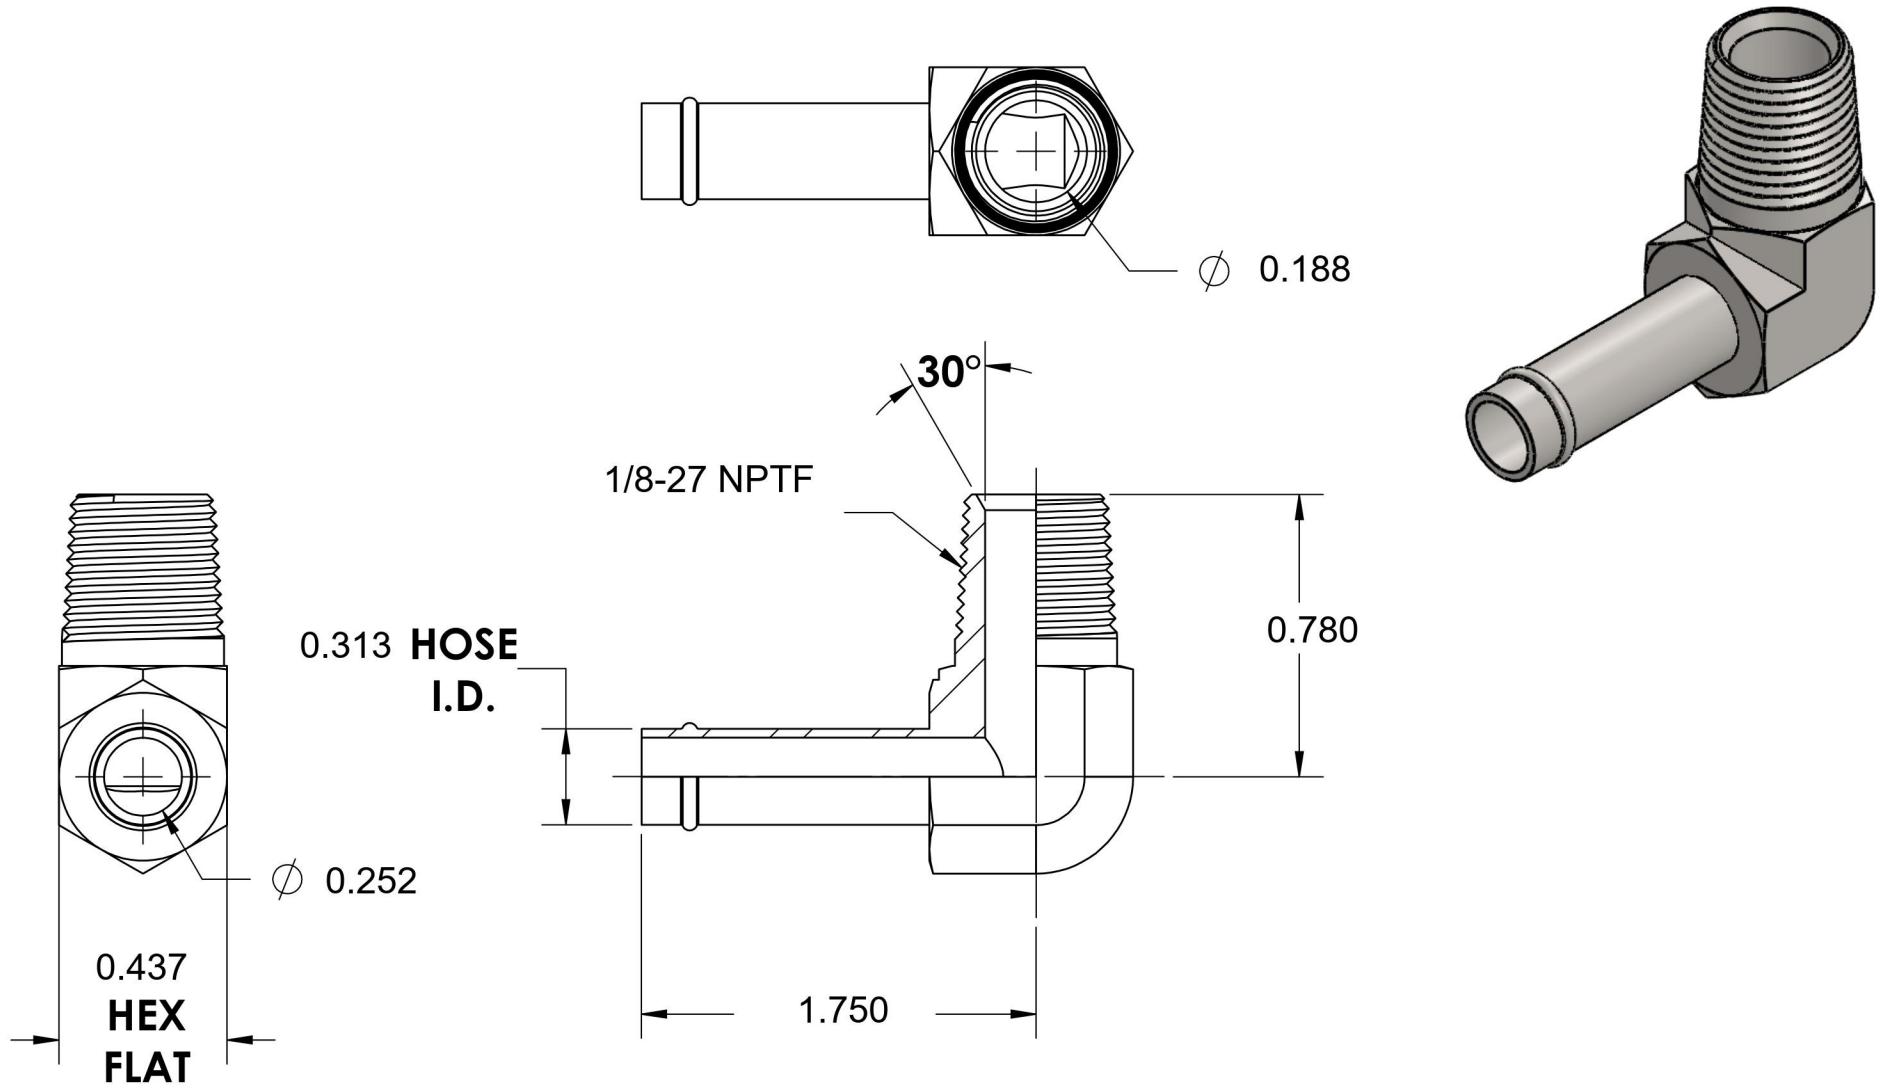

# 4501-05-02-FG

Steel, SAE J1231 Hose Bead 90° Male Elbow, 5/16" Beaded Hose Barb x 1/8" Male NPTF 30°

6701 Cochran Road  
Solon, Ohio 44139  
Phone: (440) 248-1880  
Toll Free: 1-888-331-1523

<b>Temperature Rating</b> -65°F to 500°F	<b>Material</b> C1045 Steel	<b>Industry Standards</b> SAE J1231, SAE J476 ASTM B633	<b>Series</b> 4501-FG
<b>Pressure Rating</b> 150 psi	<b>Finish</b> Trivalent Zinc		<b>Series Description</b> SAE J1231 Hose Bead 90° Male Elbow