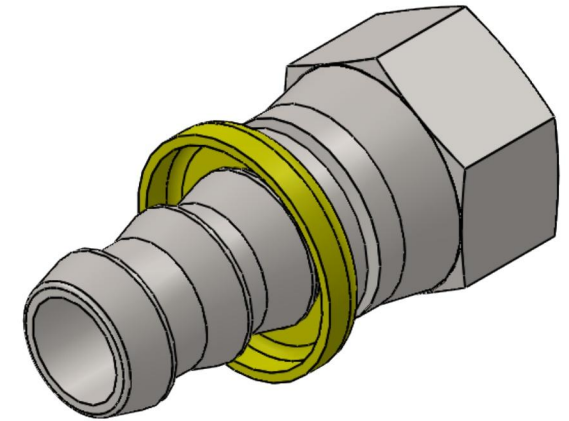

# 2111-04-08-SS

Stainless Steel, SAE J514 Push-Lok Swivel Hose Connector, 1/4" Push-Lok Hose Barb x 1/2" Female JIC Swivel

6701 Cochran Road  
Solon, Ohio 44139  
Phone: (440) 248-1880  
Toll Free: 1-888-331-1523

<b>Temperature Rating</b>	<b>Material</b>	<b>Industry Standards</b>	<b>Series</b>
-50°F to 185°F	316/316L Stainless Steel	SAE J514	2111-SS
<b>Pressure Rating</b>	<b>Finish</b>		<b>Series Description</b>
150 psi	Passivated		SAE J514 Push-Lok Swivel Hose Connector