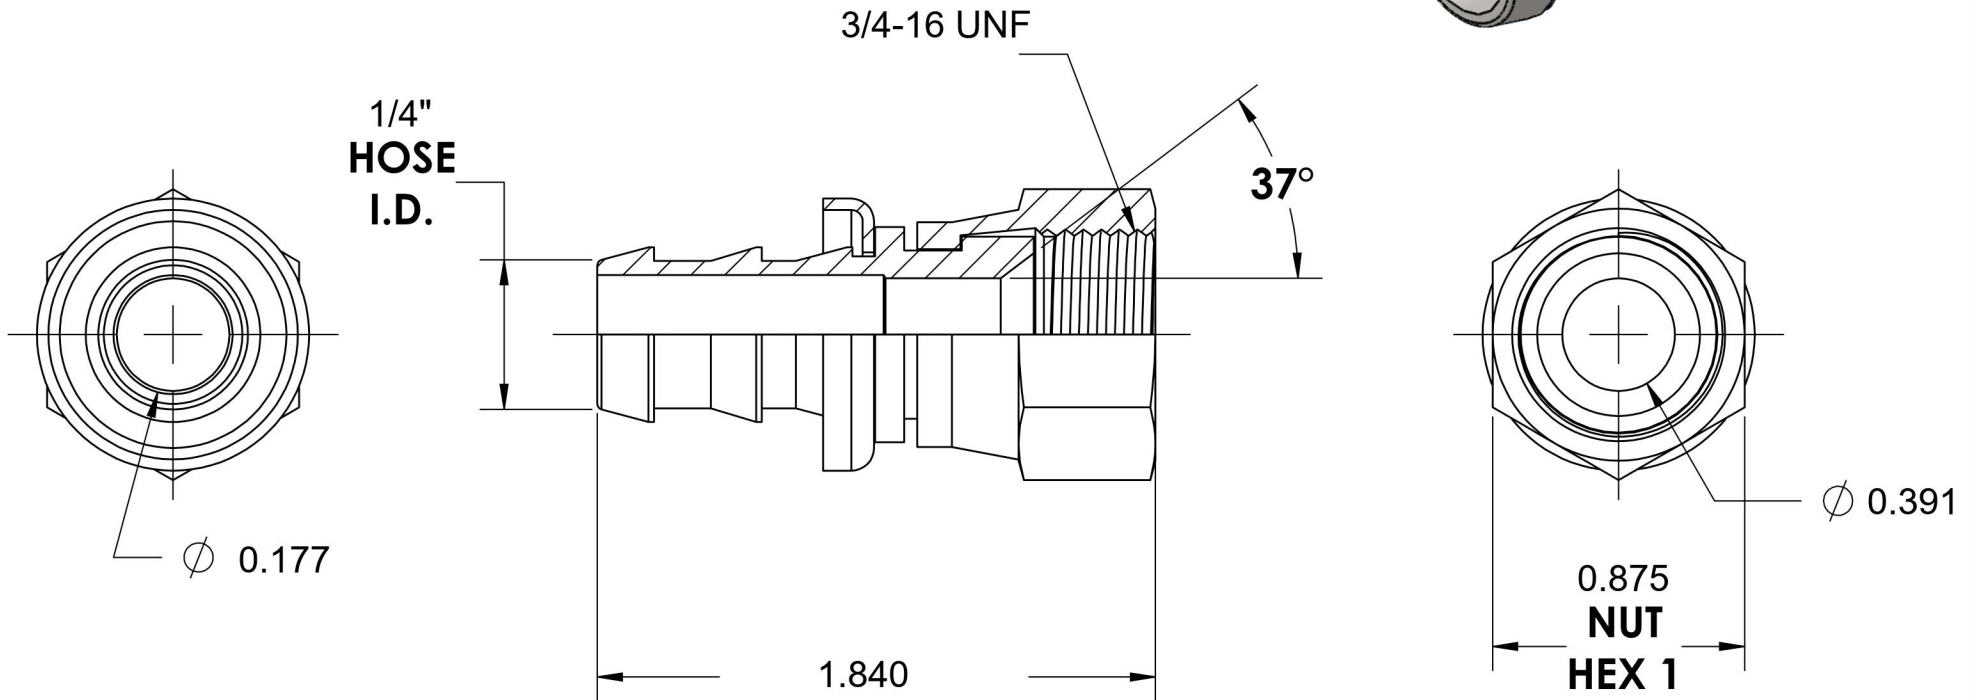

# 2111-04-08-SS

Stainless Steel, SAE J514 Push-Lok Swivel Hose Connector, 1/4" Push-Lok Hose Barb x 1/2" Female JIC Swivel

6701 Cochran Road  
Solon, Ohio 44139  
Phone: (440) 248-1880  
Toll Free: 1-888-331-1523

<b>Temperature Rating</b>	<b>Material</b>	<b>Industry Standards</b>	<b>Series</b>
-50°F to 185°F	316/316L Stainless Steel	SAE J514	2111-SS
<b>Pressure Rating</b>	<b>Finish</b>		<b>Series Description</b>
150 psi	Passivated		SAE J514 Push-Lok Swivel Hose Connector