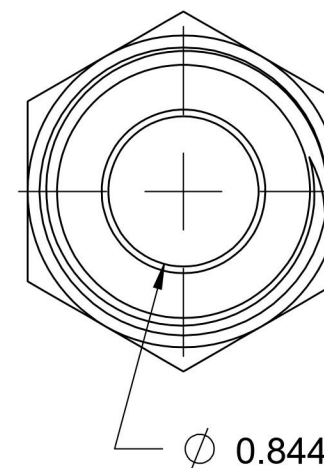

0403-16-16

Steel, SAE J514 Tube Bore Male Flared Connector, 1" Bore x 1" Male JIC

6701 Cochran Road
 Solon, Ohio 44139
 Phone: (440) 248-1880
 Toll Free: 1-888-331-1523

| | | | |
|---------------------------|-----------------|---------------------------|--|
| Temperature Rating | Material | Industry Standards | Series |
| -65°F to 500°F | 1018/1020 Steel | SAE J514 | 0403 |
| Pressure Rating | Finish | | Series Description |
| 4000 psi | Oil Dipped | | SAE J514 Tube Bore Male Flared Connector |