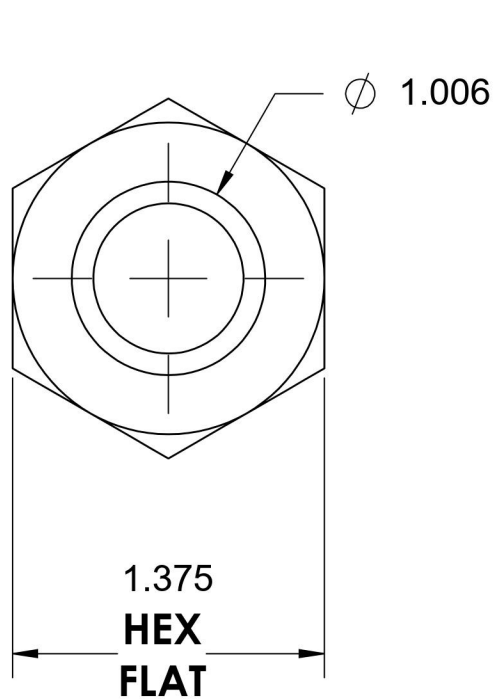

0403-16-16

Steel, SAE J514 Tube Bore Male Flared Connector, 1" Bore x 1" Male JIC

6701 Cochran Road
 Solon, Ohio 44139
 Phone: (440) 248-1880
 Toll Free: 1-888-331-1523

| | | | |
|---------------------------|-----------------|---------------------------|--|
| Temperature Rating | Material | Industry Standards | Series |
| -65°F to 500°F | 1018/1020 Steel | SAE J514 | 0403 |
| Pressure Rating | Finish | | Series Description |
| 4000 psi | Oil Dipped | | SAE J514 Tube Bore Male Flared Connector |