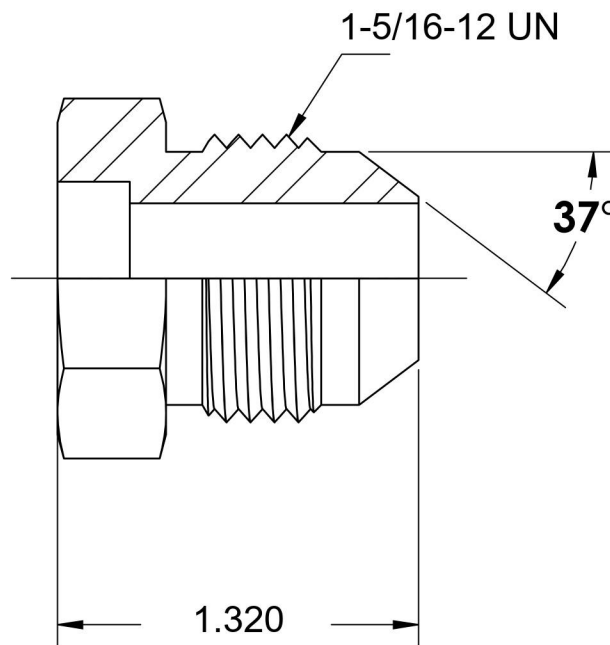

0403-16-16

Steel, SAE J514 Tube Bore Male Flared Connector, 1" Bore x 1" Male JIC

6701 Cochran Road
 Solon, Ohio 44139
 Phone: (440) 248-1880
 Toll Free: 1-888-331-1523

| | | | |
|---------------------------|-----------------|---------------------------|--|
| Temperature Rating | Material | Industry Standards | Series |
| -65°F to 500°F | 1018/1020 Steel | SAE J514 | 0403 |
| Pressure Rating | Finish | | Series Description |
| 4000 psi | Oil Dipped | | SAE J514 Tube Bore Male Flared Connector |