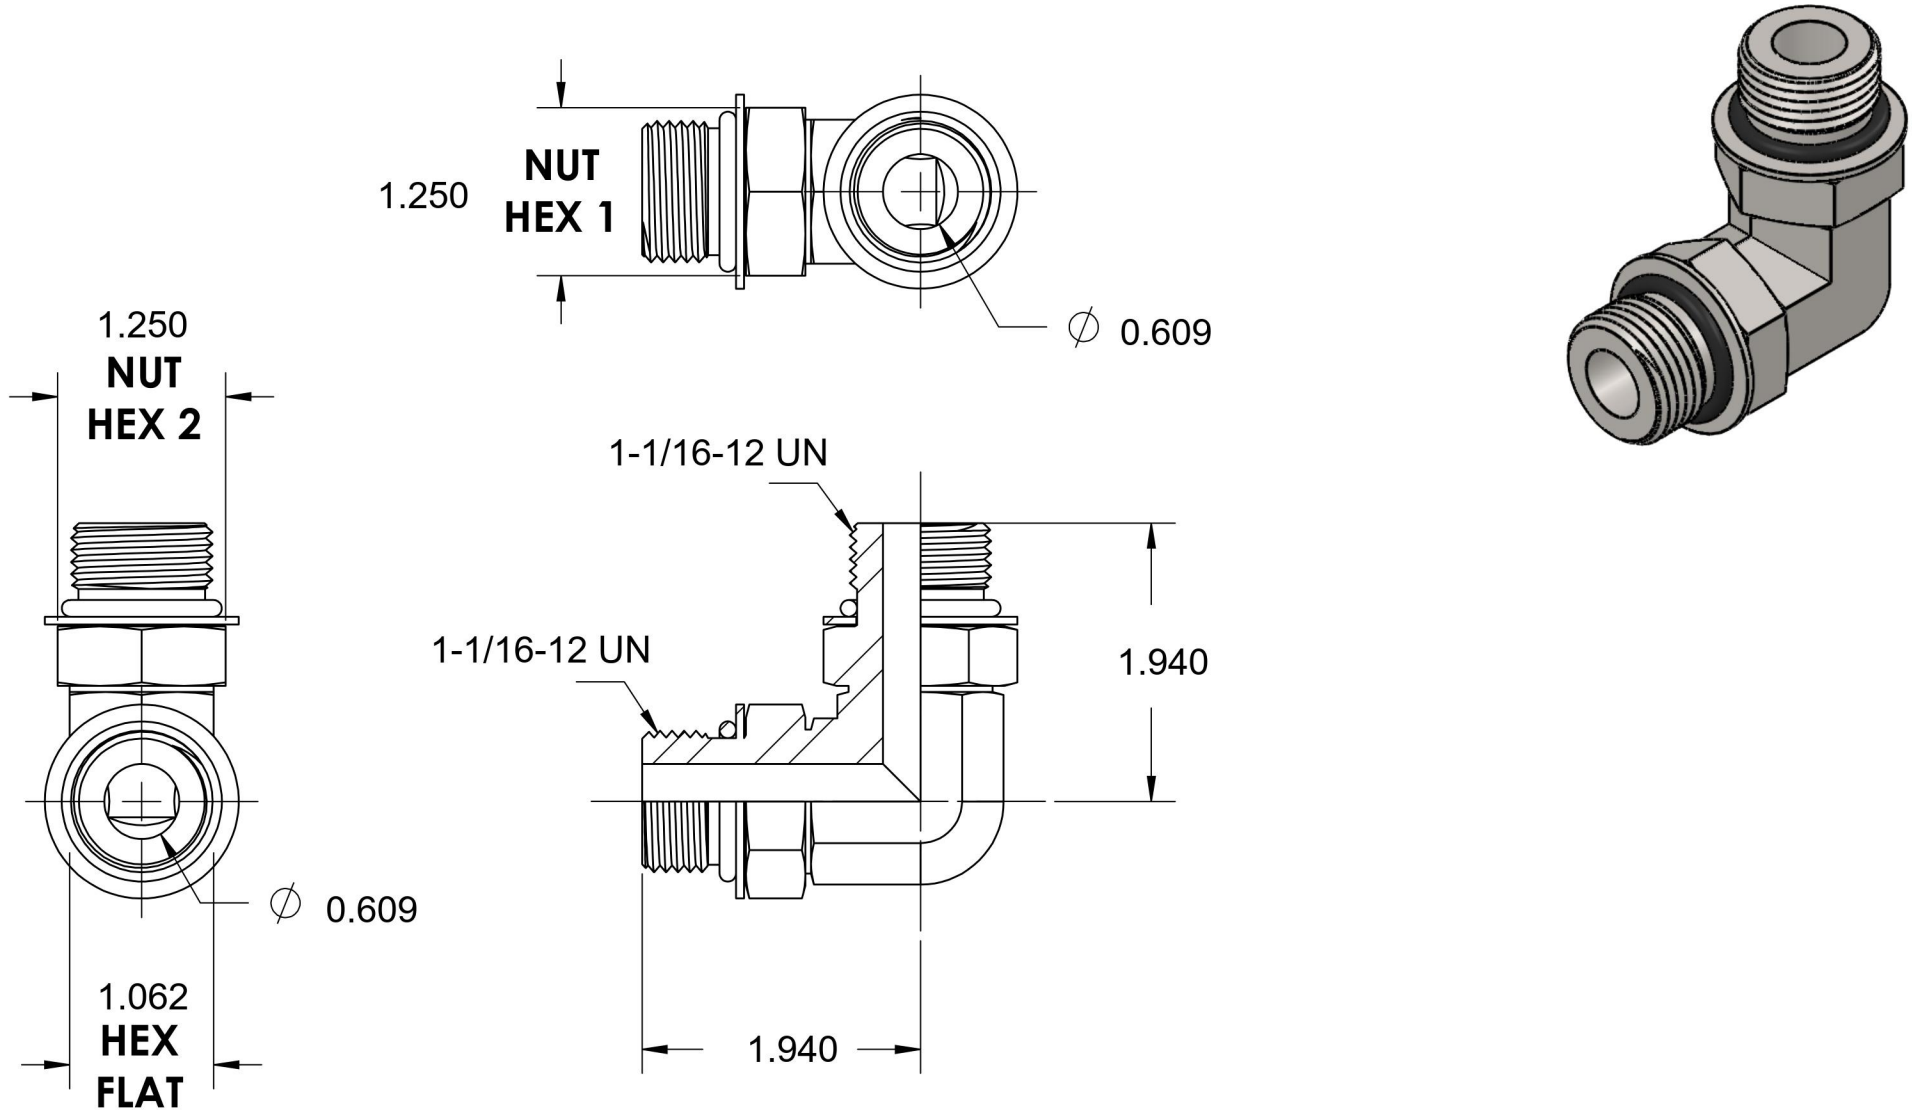

6807-12-12-NWO-SS

Stainless Steel, SAE J1926 Adjustable O-Ring Boss 90° Adjustable Port Elbow, 1-1/16-12 Male Adjustable ORB x 1-1/16-12 Male Adjustable ORB

6701 Cochran Road
Solon, Ohio 44139
Phone: (440) 248-1880
Toll Free: 1-888-331-1523

Temperature Rating	Material	Industry Standards	Series
-40°F to 250°F	316/316L Stainless	SAE J1926-3	6807-NWO-FG
Pressure Rating	Finish		Series Description
5400psi	Passivation		SAE J1926 Adjustable O-Ring Boss 90° Adjustable Port Elbow