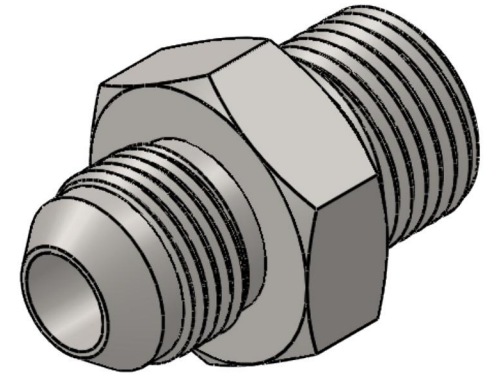

# 7002-14-12-SS

Stainless Steel, SAE J514 37° Flare Male BSPP Port/Line Connector, 7/8" Male JIC x 3/4-14 Male BSPP 60° Line/Port

6701 Cochran Road  
Solon, Ohio 44139  
Phone: (440) 248-1880  
Toll Free: 1-888-331-1523

<b>Temperature Rating</b>	<b>Material</b>	<b>Industry Standards</b>	<b>Series</b>
-425°F to 1200°F	316/316L Stainless Steel	SAE J514, ISO 1179	7002-SS
<b>Pressure Rating</b>	<b>Finish</b>	ISO 8434-6	<b>Series Description</b>
2900 psi	Passivated		SAE J514 37° Flare Male BSPP Port/Line Connector