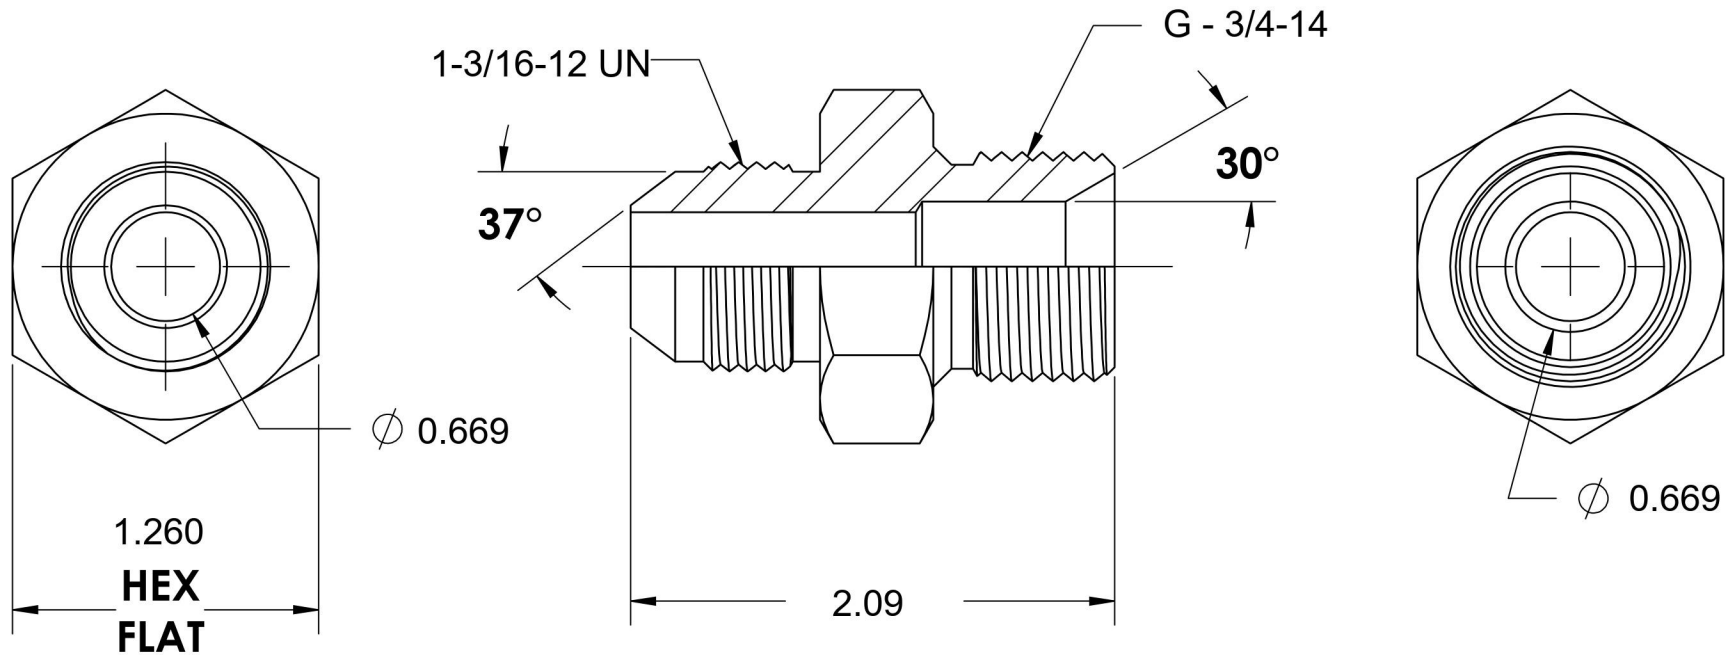

# 7002-14-12-SS

Stainless Steel, SAE J514 37° Flare Male BSPP Port/Line Connector, 7/8" Male JIC x 3/4-14 Male BSPP 60° Line/Port

6701 Cochran Road  
Solon, Ohio 44139  
Phone: (440) 248-1880  
Toll Free: 1-888-331-1523

<b>Temperature Rating</b>	<b>Material</b>	<b>Industry Standards</b>	<b>Series</b>
-425°F to 1200°F	316/316L Stainless Steel	SAE J514, ISO 1179	7002-SS
<b>Pressure Rating</b>	<b>Finish</b>	ISO 8434-6	<b>Series Description</b>
2900 psi	Passivated		SAE J514 37° Flare Male BSPP Port/Line Connector