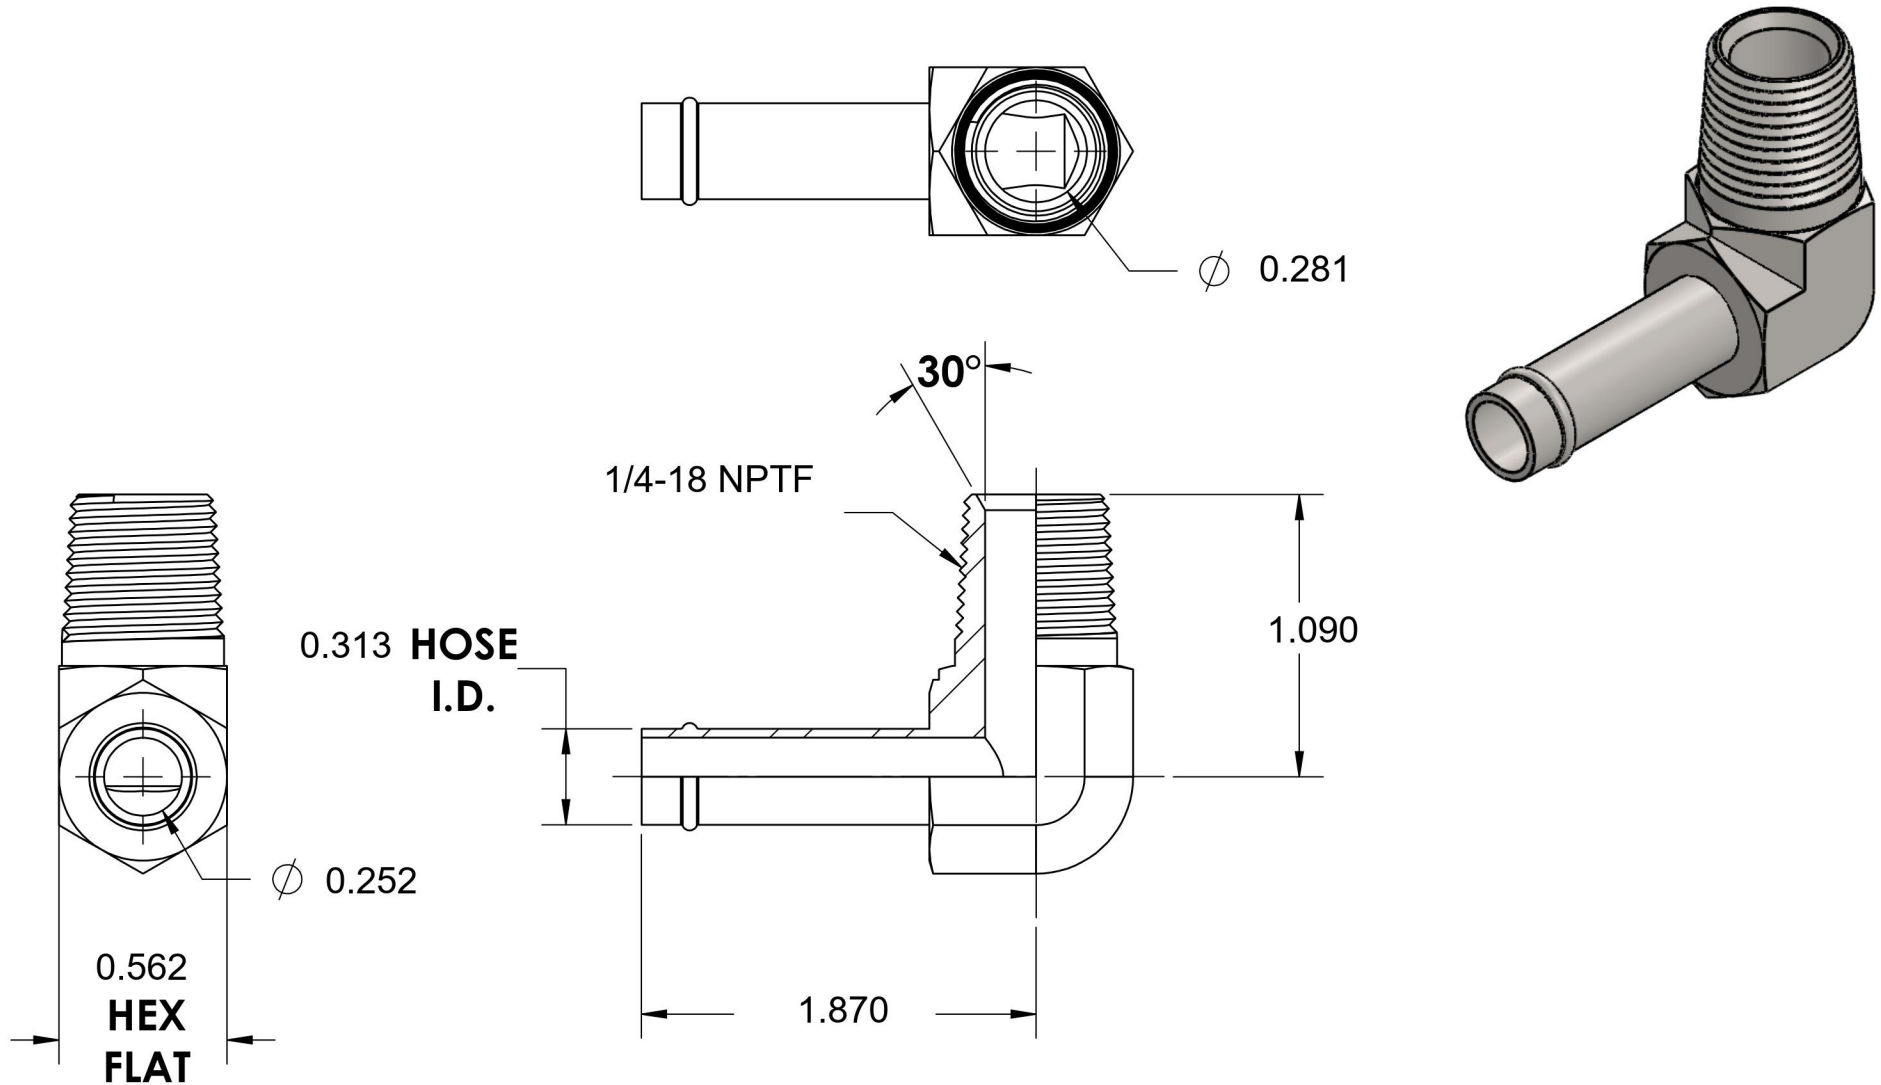

4501-05-04-FG

Steel, SAE J1231 Hose Bead 90° Male Elbow, 5/16" Beaded Hose Barb x 1/4" Male NPTF 30°

6701 Cochran Road
Solon, Ohio 44139
Phone: (440) 248-1880
Toll Free: 1-888-331-1523

Temperature Rating	Material	Industry Standards	Series
-65°F to 500°F	C1045 Steel	SAE J1231, SAE J476 ASTM B633	4501-FG
Pressure Rating	Finish		Series Description
150 psi	Trivalent Zinc		SAE J1231 Hose Bead 90° Male Elbow