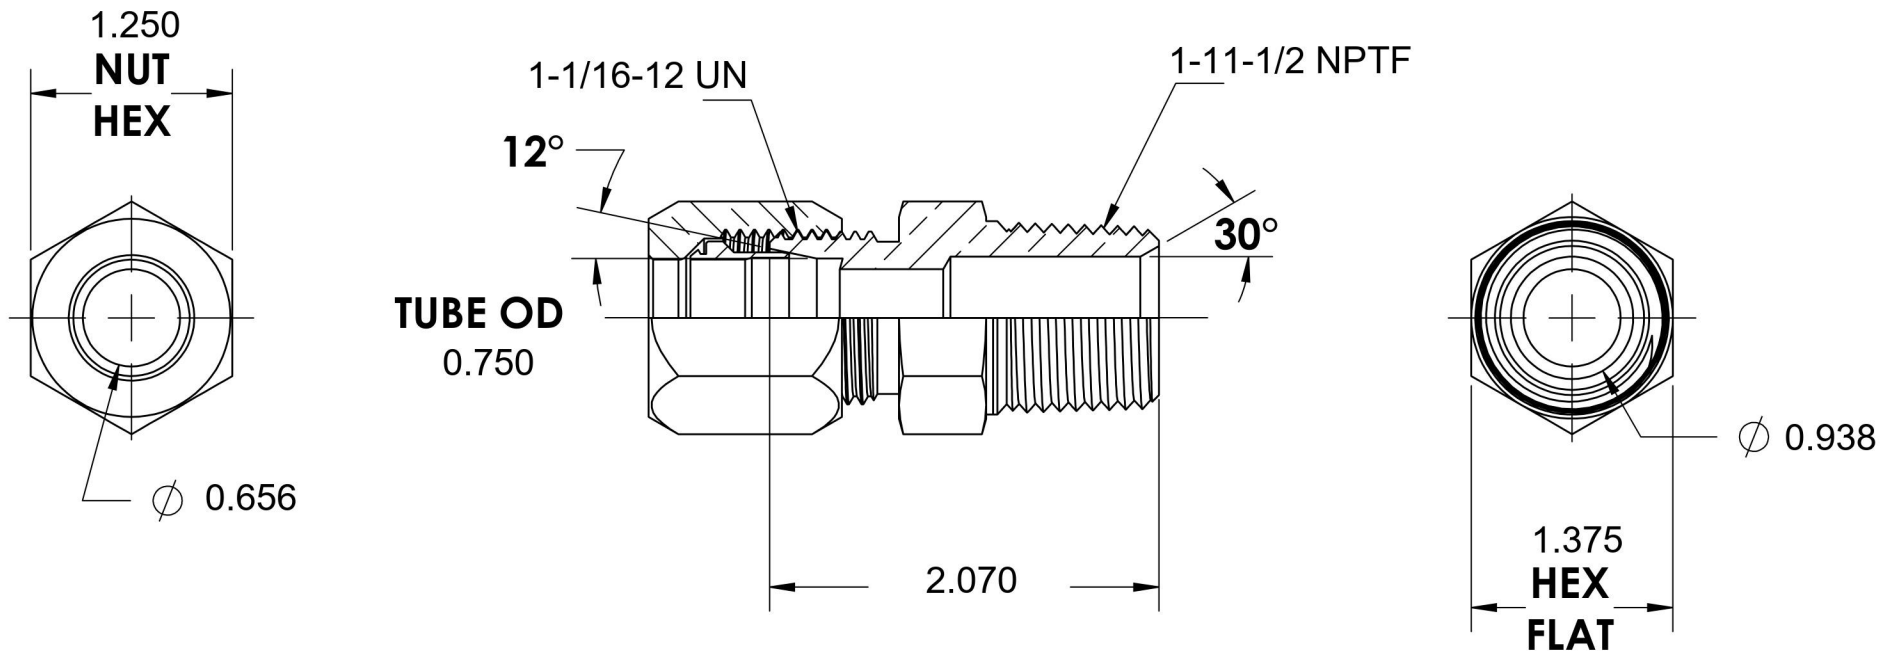

C2404-12-16-SS

Stainless Steel, SAE J514 Flareless Tube Male Connector, 3/4" Flareless Bite Type x 1" Male NPTF 30°

6701 Cochran Road
Solon, Ohio 44139
Phone: (440) 248-1880
Toll Free: 1-888-331-1523

| | | | |
|---------------------------|--------------------------|---------------------------|----------------------------------------|
| Temperature Rating | Material | Industry Standards | Series |
| -425°F to 1200°F | 316/316L Stainless Steel | SAE J514, SAE J476 | C2404-SS |
| Pressure Rating | Finish | | Series Description |
| 3000 psi | Passivated | | SAE J514 Flareless Tube Male Connector |