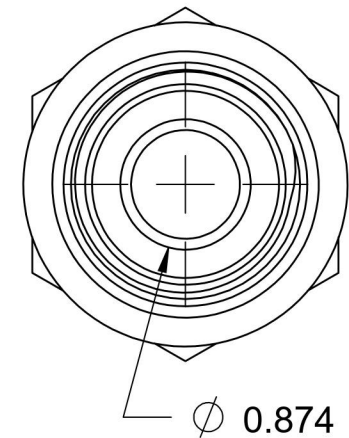

# 7002-14-16-SS-BS

Stainless Steel, SAE J514 37° Flare BSPP Type (D) Bonded Seal Port/Line Adapter, 7/8" Male JIC x 1-11 Male BSPP 60° Line/Port

6701 Cochran Road  
Solon, Ohio 44139  
Phone: (440) 248-1880  
Toll Free: 1-888-331-1523

<b>Temperature Rating</b>	<b>Material</b>	<b>Industry Standards</b>	<b>Series</b>
-22°F to 257°F	316/316L Stainless Steel	SAE J514, ISO 1179	7002-BS-SS
<b>Pressure Rating</b>	<b>Finish</b>		<b>Series Description</b>
1700 psi	Passivated		SAE J514 37° Flare BSPP Type (D) Bonded Seal Port/Line Adapter