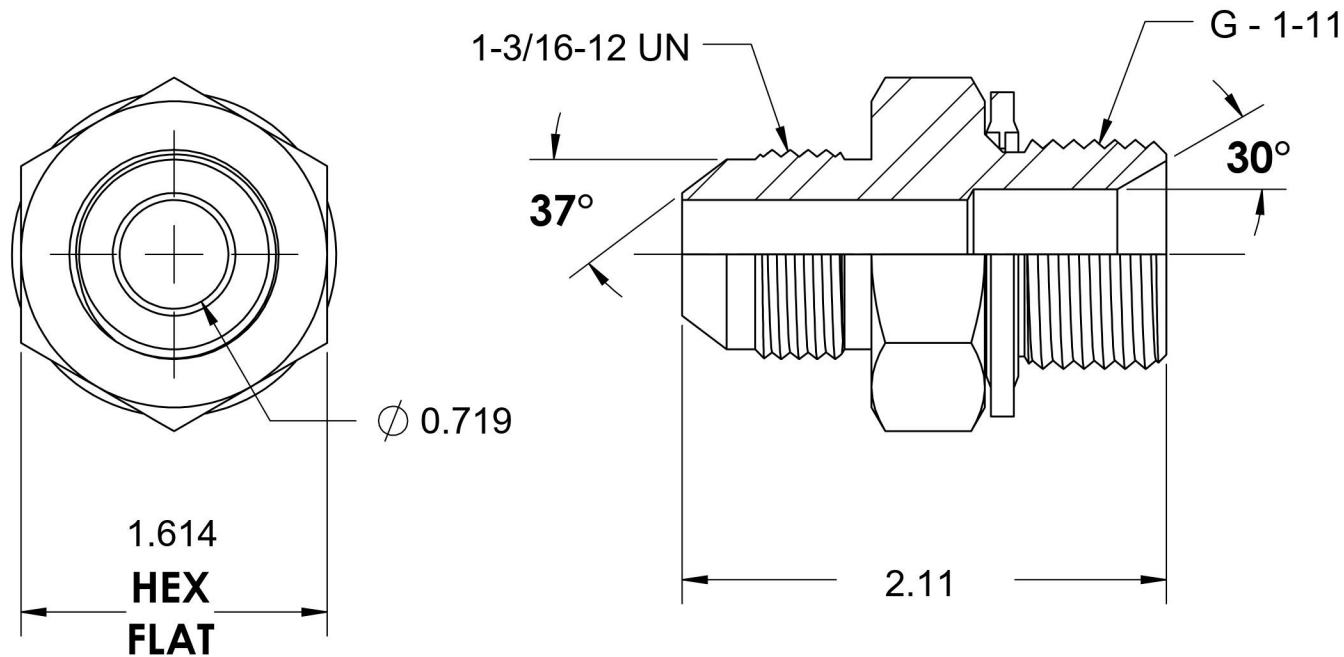

# 7002-14-16-SS-BS

Stainless Steel, SAE J514 37° Flare BSPP Type (D) Bonded Seal Port/Line Adapter, 7/8" Male JIC x 1-11 Male BSPP 60° Line/Port

6701 Cochran Road  
Solon, Ohio 44139  
Phone: (440) 248-1880  
Toll Free: 1-888-331-1523

<b>Temperature Rating</b>	<b>Material</b>	<b>Industry Standards</b>	<b>Series</b>
-22°F to 257°F	316/316L Stainless Steel	SAE J514, ISO 1179	7002-BS-SS
<b>Pressure Rating</b>	<b>Finish</b>		<b>Series Description</b>
1700 psi	Passivated		SAE J514 37° Flare BSPP Type (D) Bonded Seal Port/Line Adapter