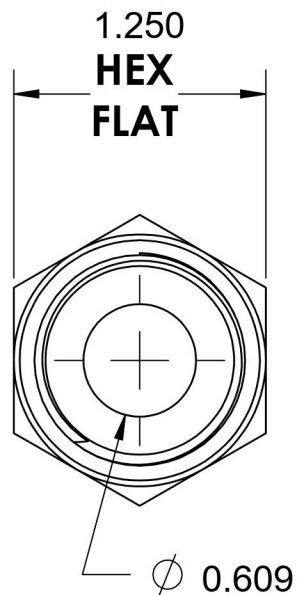

6401-12-04-O-SS

Stainless Steel, SAE J1926 O-Ring Boss Male Adapter, 1-1/16-12 Male ORB x 1/4" Male NPTF 30°

6701 Cochran Road
Solon, Ohio 44139
Phone: (440) 248-1880
Toll Free: 1-888-331-1523

| | | | |
|---------------------------------------------|---------------------------------------------|----------------------------------------------------------------|--------------------------------------------------------------------|
| Temperature Rating -40°F to 250°F | Material 316/316L Stainless Steel | Industry Standards SAE J1926-3, SAE J476 SAE J515 | Series 6401-O-SS |
| Pressure Rating 6000 psi | Finish Passivated | | Series Description SAE J1926 O-Ring Boss Male Adapter |