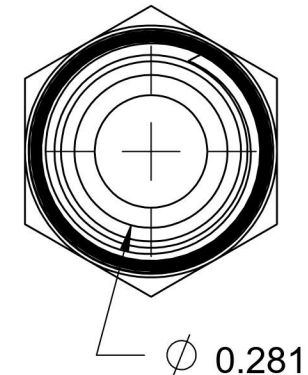

6401-12-04-O-SS

Stainless Steel, SAE J1926 O-Ring Boss Male Adapter, 1-1/16-12 Male ORB x 1/4" Male NPTF 30°

6701 Cochran Road
Solon, Ohio 44139
Phone: (440) 248-1880
Toll Free: 1-888-331-1523

| | | | |
|---------------------------------------------|---------------------------------------------|----------------------------------------------------------------|--------------------------------------------------------------------|
| Temperature Rating -40°F to 250°F | Material 316/316L Stainless Steel | Industry Standards SAE J1926-3, SAE J476 SAE J515 | Series 6401-O-SS |
| Pressure Rating 6000 psi | Finish Passivated | | Series Description SAE J1926 O-Ring Boss Male Adapter |