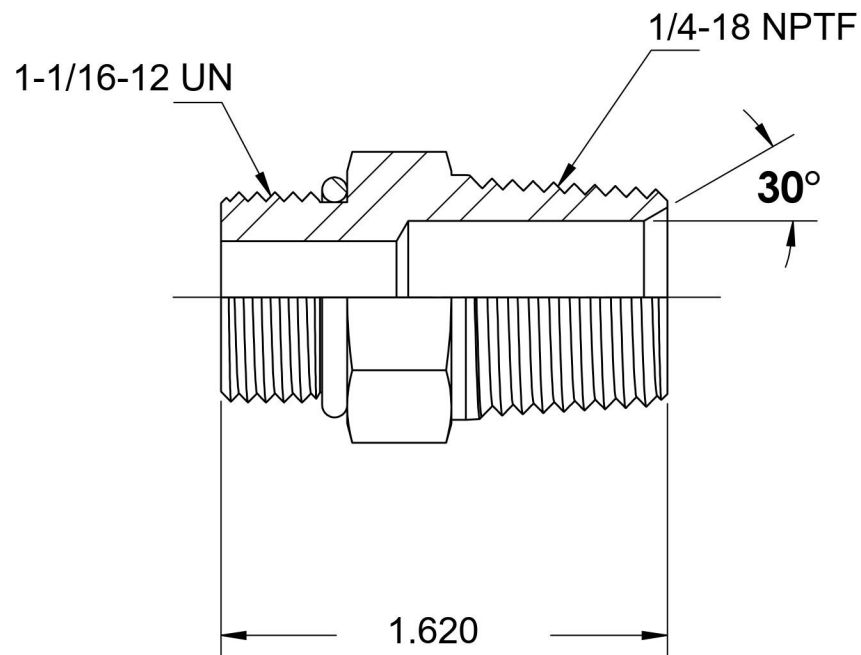

6401-12-04-O-SS

Stainless Steel, SAE J1926 O-Ring Boss Male Adapter, 1-1/16-12 Male ORB x 1/4" Male NPTF 30°

6701 Cochran Road
Solon, Ohio 44139
Phone: (440) 248-1880
Toll Free: 1-888-331-1523

| | | | |
|---------------------------------------------|---------------------------------------------|----------------------------------------------------------------|--------------------------------------------------------------------|
| Temperature Rating -40°F to 250°F | Material 316/316L Stainless Steel | Industry Standards SAE J1926-3, SAE J476 SAE J515 | Series 6401-O-SS |
| Pressure Rating 6000 psi | Finish Passivated | | Series Description SAE J1926 O-Ring Boss Male Adapter |